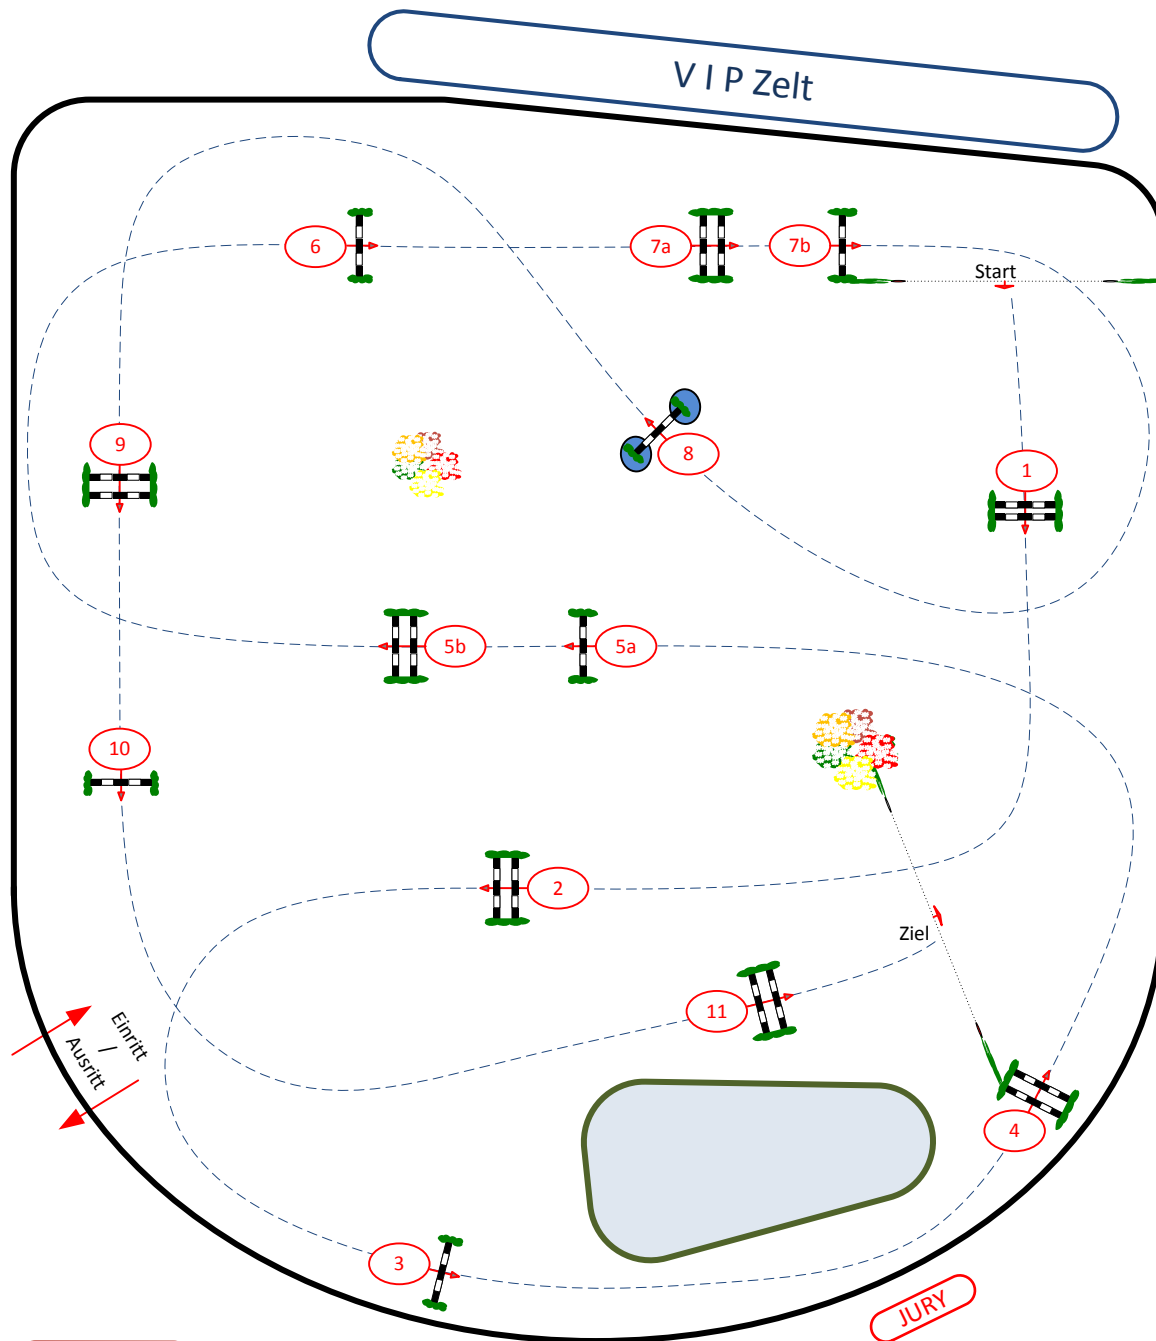

Donnerstag, 25. August 2016

Start: 11:30 Uhr

**LONGINES**  
— ★ ★ ★ ★ —  
**CSI ST.MORITZ**

12

CSI \*\*

Against the clock

RG / Art. 238.2.1

Height: 1.40 m

Speed: 350 m/min

Length: 460 m

Time allowed: 79 s

Time limit: 158 s

Obstacles: 11

Efforts: 13

Penalty: s

1st jump-off:

0

Length: 0 m

Time allowed: 0 s

Time limit: 0 s

Course Designer  
G. Balsiger Sui  
E. Hoffmann Sui  
+ Team

80 m / 75 m