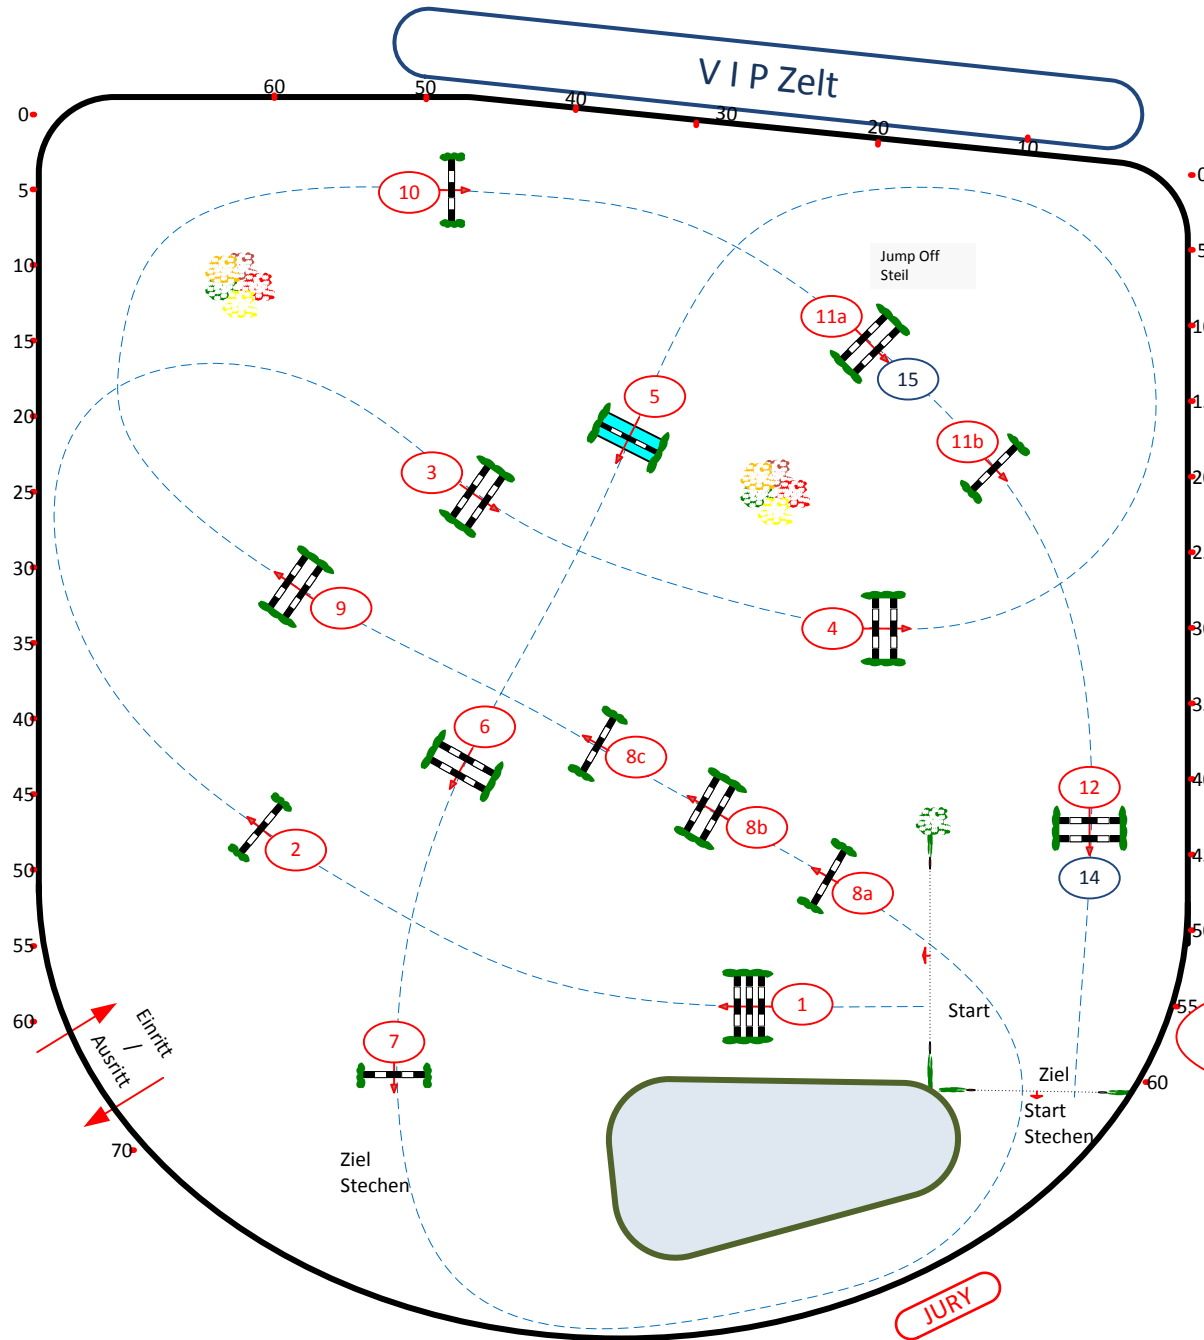

Samstag, 27. August 2016

Start: 14:30 Uhr

LONGINES CSI ST.MORITZ

7

CSI *****

Against the clock with 1 Jump off

RG / Art. 238.2.2

Height: 1.50 m

Speed: 350 m/min

Length: 450 m

Time allowed: 78 s

Time limit: 156 s

Obstacles: 12

Efforts: 15

Penalty: 0 s

Jump off
14 . 15 . 4 . 8a 8 b 9 . 5 . 7 .

Length: 290 m

Time allowed: 50 s

Time limit: 100 s

Course Designer
G. Balsiger Sui
E. Hofmann Sui
+ Team

80 m / 75 m