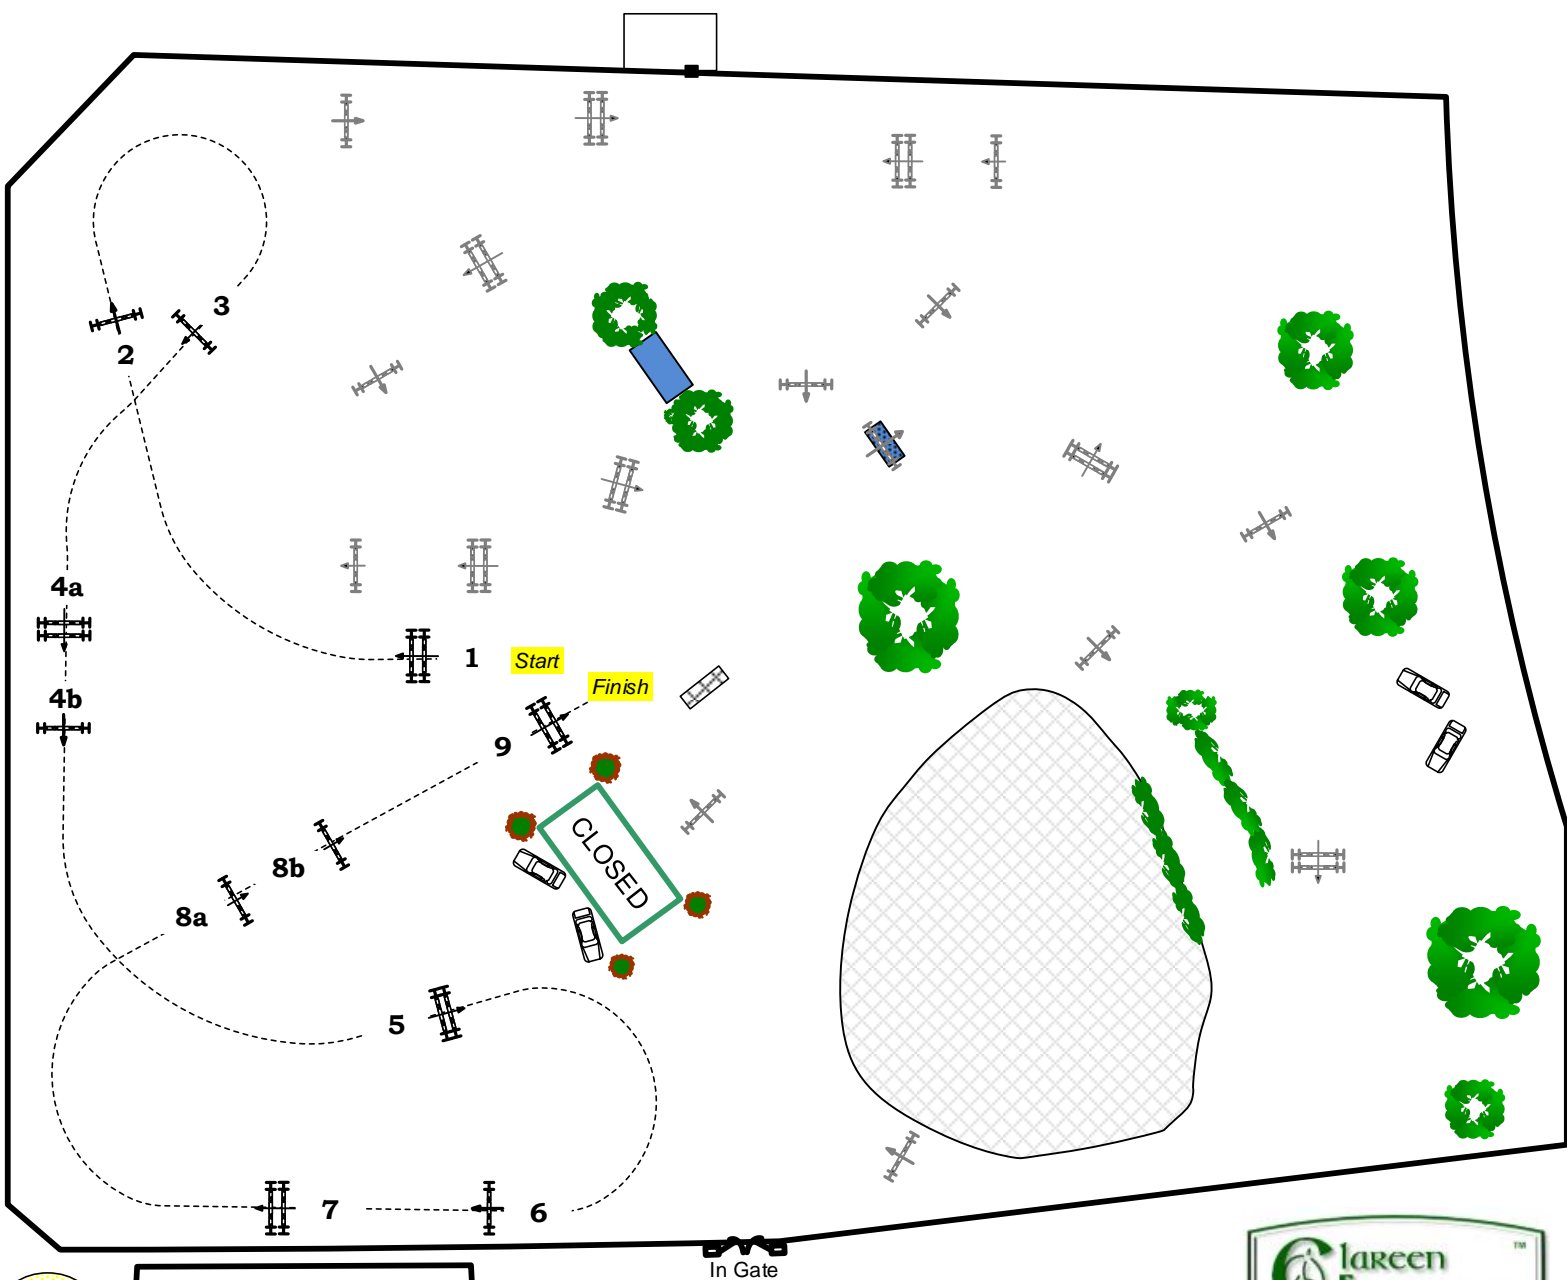

# American Gold Cup CSI 4\*-W, North Salem, NY

September 14<sup>th</sup>-18th 2016

Class No.: 109 Bevel Saddlery 1,35m Jumper Competition against the clock Thursday 15 September 2016

Table: II Sec 2.1

Speed: 350 m/min

Obstacles: 1-9

Length: 370 m

Time allowed: 64 sec

Height: 1,35 m

Time limit: 128 sec

T 1