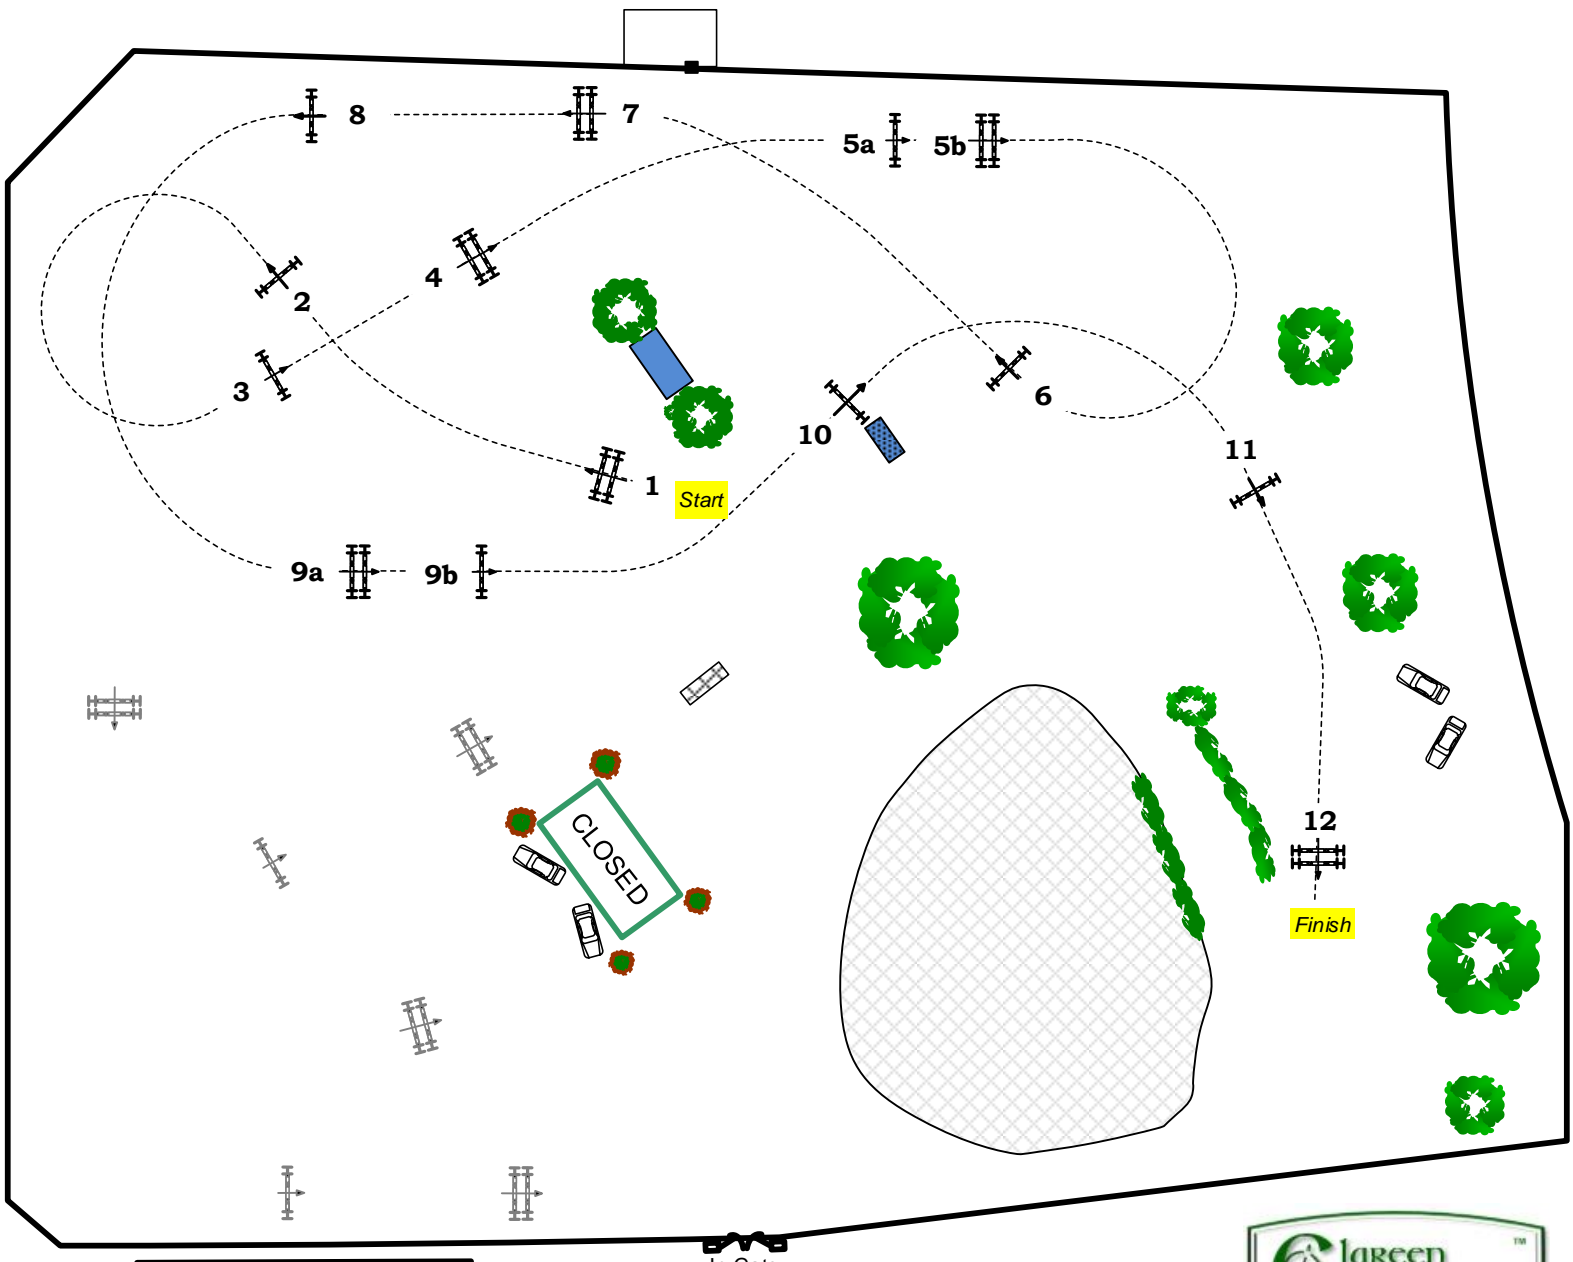

American Gold Cup CSI 4*-W, North Salem, NY

September 14th-18th 2016

Class No.: 101 Don Little Memorial Welcome Stake Competition against the clock Thursday 15 September 2016

Table: A	Speed: 400 m/min	Obstacles: 1-12
	Length: 470 m	
FEI RG / Art. 238.2.1	Time allowed: 71 sec	
Height: 1,45 m	Time limit: 142 sec	

T3