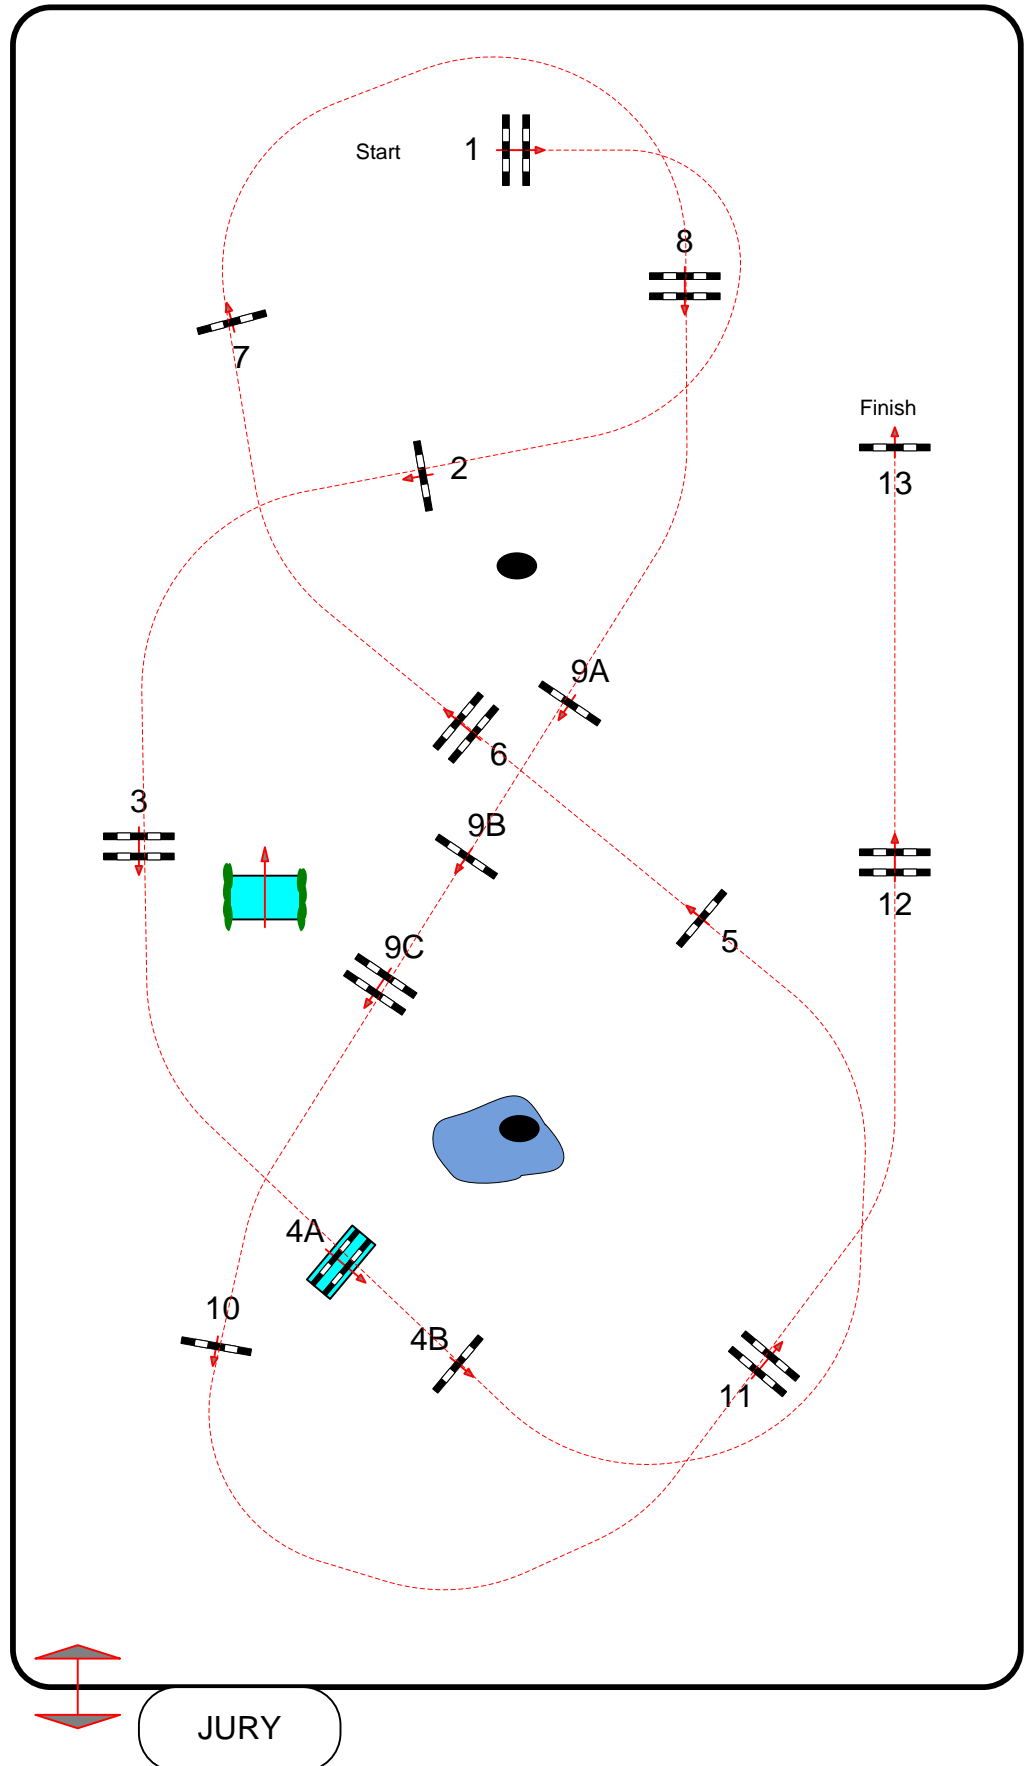

Kampioenschap van België Championnat de Belgique 2016

RATINA Z ARENA

Class No.: 2

Competition against the clock

jeudi 15 septembre 2016

Start: 0:00

Table: A
National RG:
FEI RG / Art. 238.1.1
Height: 1,50 m

Speed: 375 m/min

Length: 460 m
Time allowed: 74 sec
Time limit: 148 sec

Obstacles: 1 TO 13
Efforts: 16
Penalty sec
Closed combination:

:

Length: 0 m
Time allowed: 0 sec
Time limit: 0 sec

Luc Mussette (Bel)
And Team
musette.luc@gmail.com