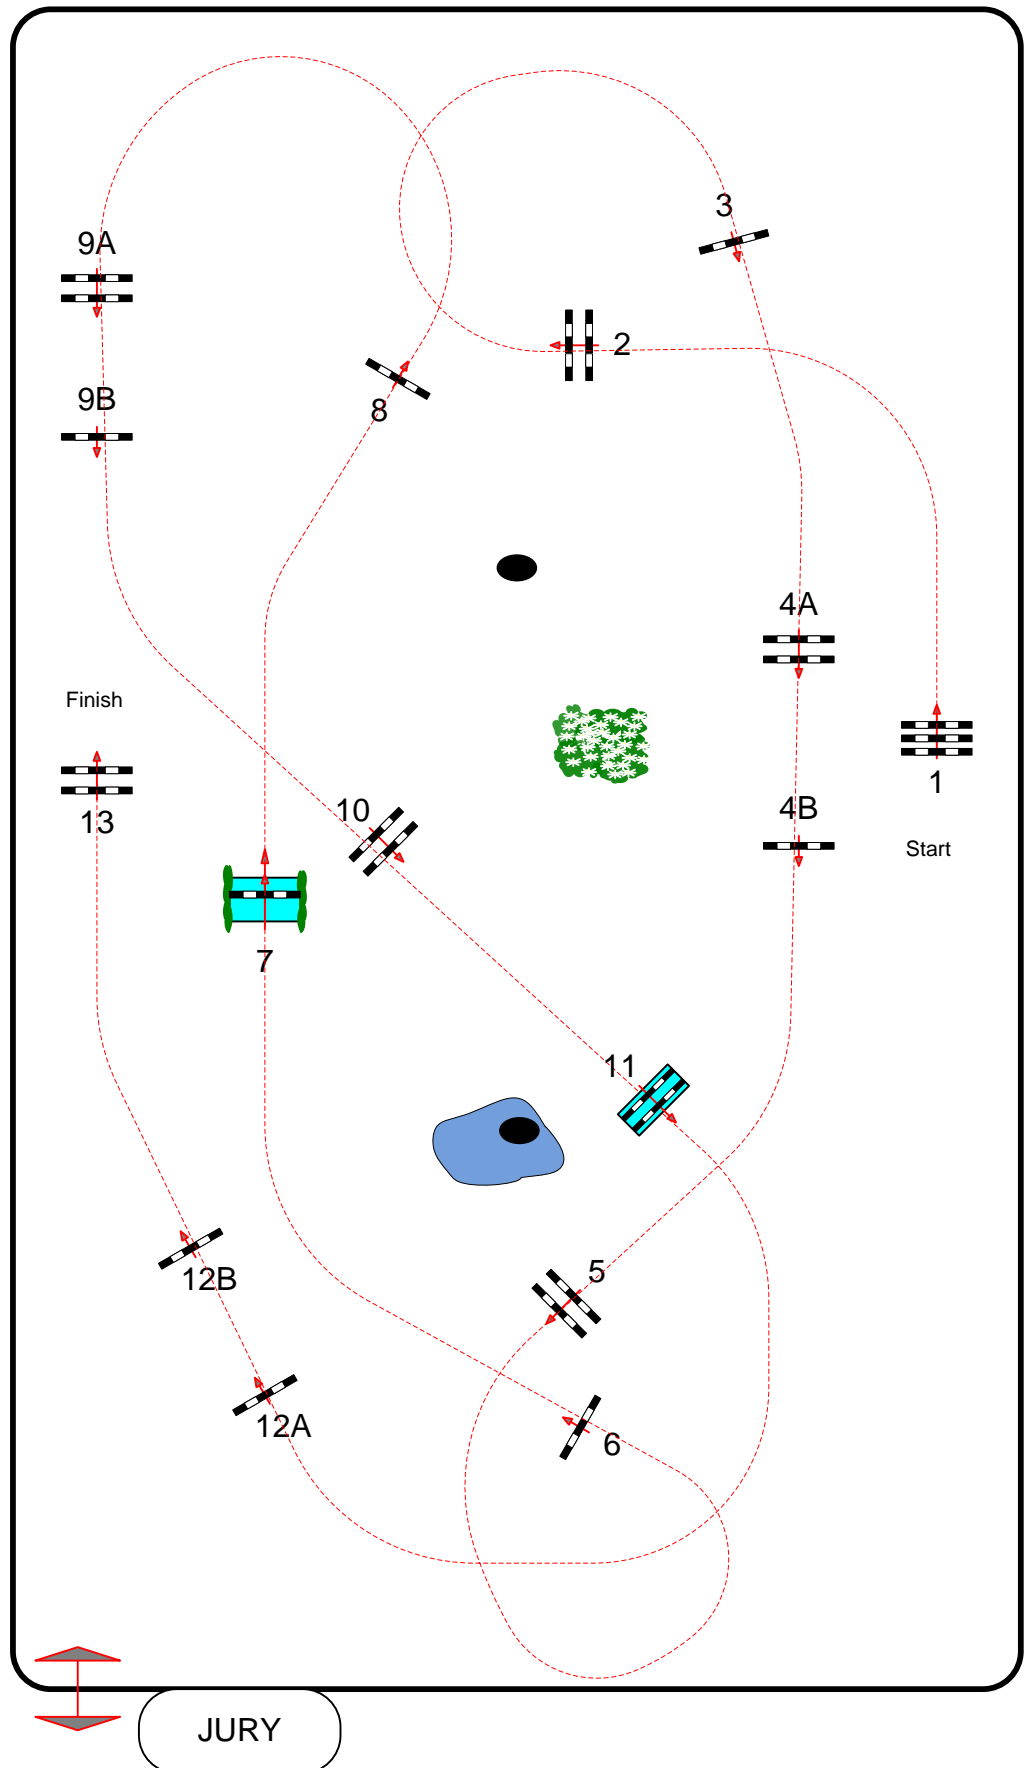

National RG:

FEI RG / Art. 239/263

Height: 1,50 m

Speed: 375 m/min

Length: 0 m

Time allowed: 120 sec

Time limit: 240 sec

Obstacles: 1 TO 13

Efforts: 16

Penalty sec 4

Closed combination:

:

Length: 0 m

Time allowed: 0 sec

Time limit: 0 sec

Luc Musette (Bel)
And Team