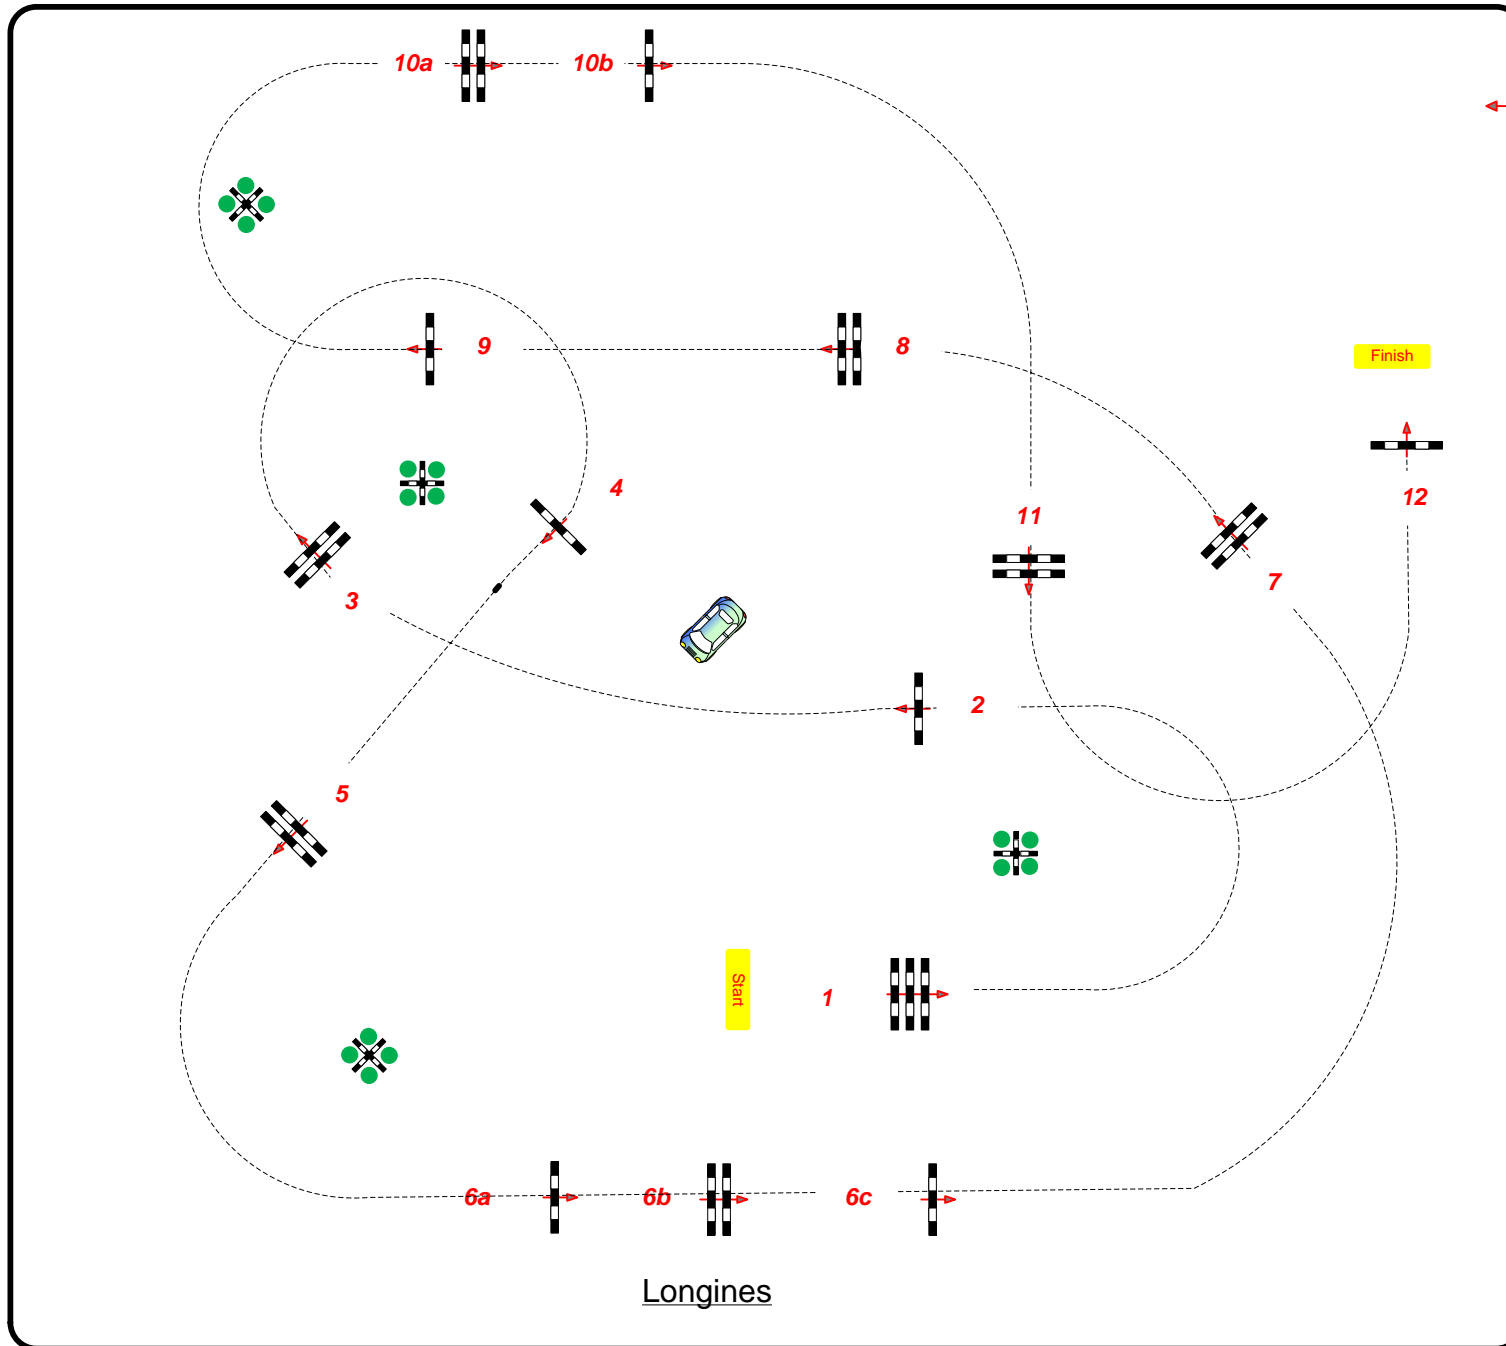

CSI*** 2016 Longines China Tour

The Hong Kong Jockey Club Cup Guangzhou Final

Table: A
 National RG:
 FEI RG / Art. 238.2.2
 Height: 1.40 - 1.50 m

Speed: 375 m/min
 Length: 500 m
 Time allowed: 80 sec
 Time limit: 160 sec

Obstacles: 12
 Efforts: 14
 Penalty sec: -
 Closed combination: -

1st Jump-off:
2-3-4-6b-6c-7-9-10a
 Length: 320 m
 Time allowed: 52 sec
 Time limit: 104 sec

Longines

HiOxER