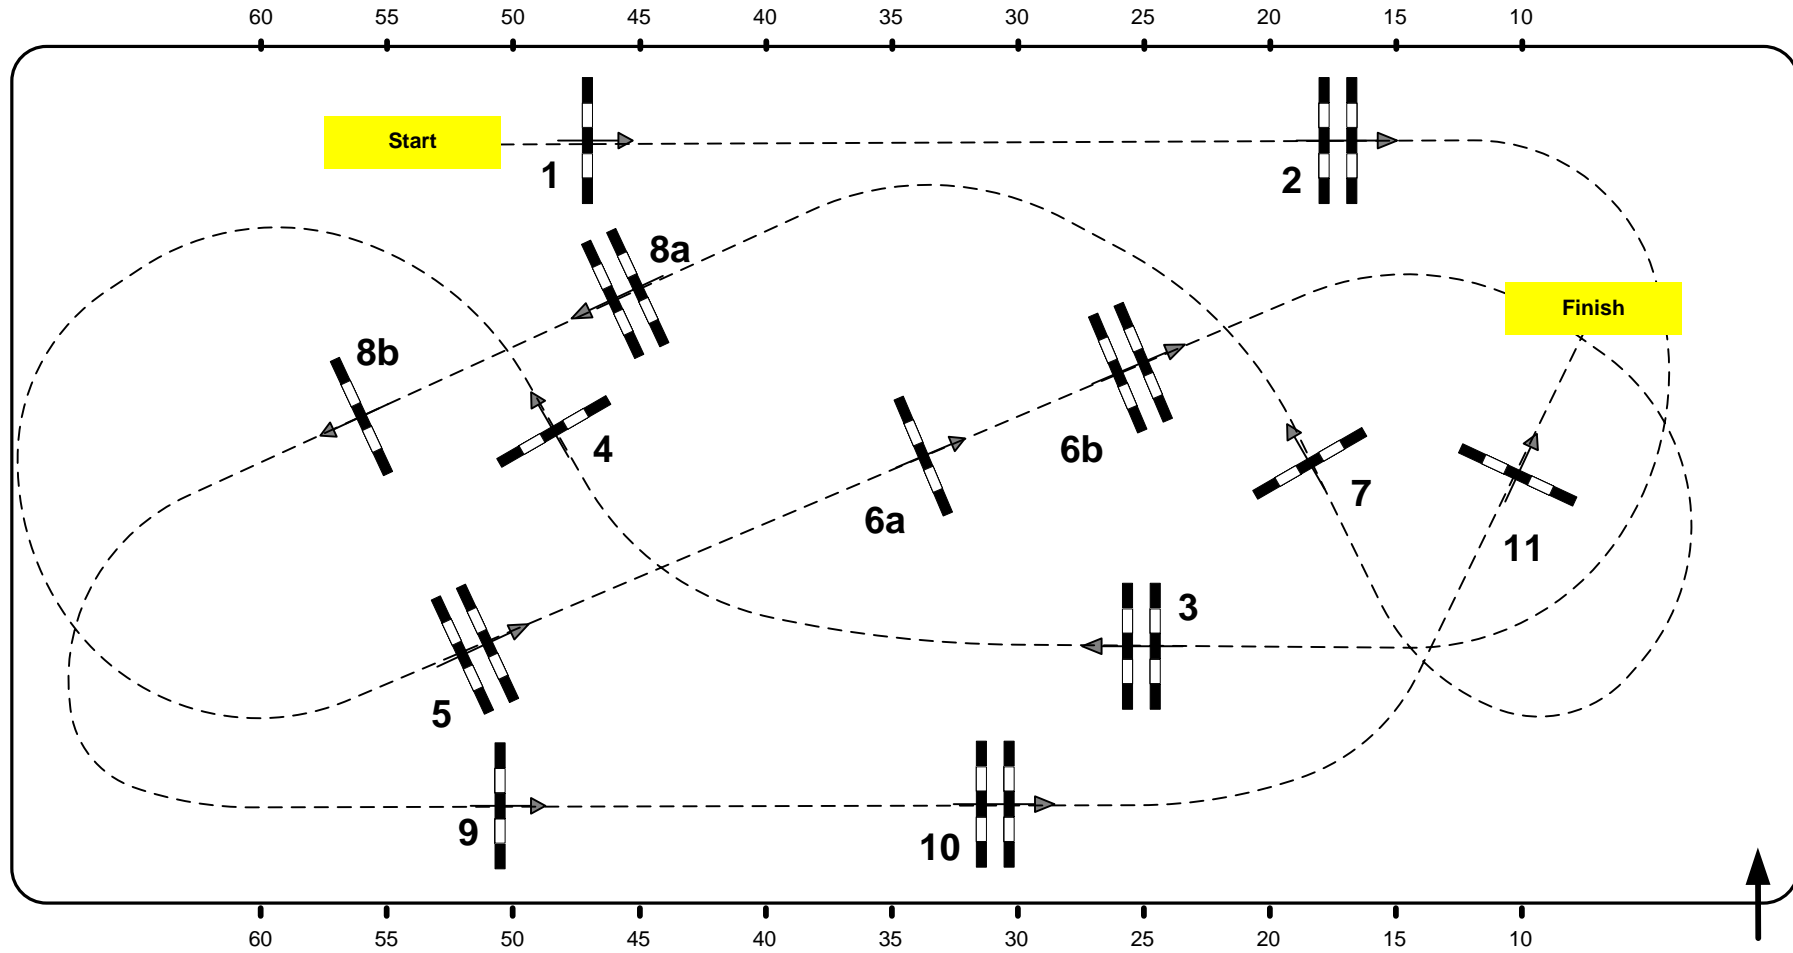

Table: A  
National RG:  
FEI RG / Art. 238.2.1  
Height: 1.45 m

Speed: 350 m/min  
Length: 390 m  
Time allowed: 67 sec  
Time limit: 134 sec

Obstacles: 11  
Efforts: 13  
Penalty sec:  
Closed combination:

Class No.: 14

TROFEO COCACOLA

Competition against the clock

domingo, 27 de noviembre de 2016