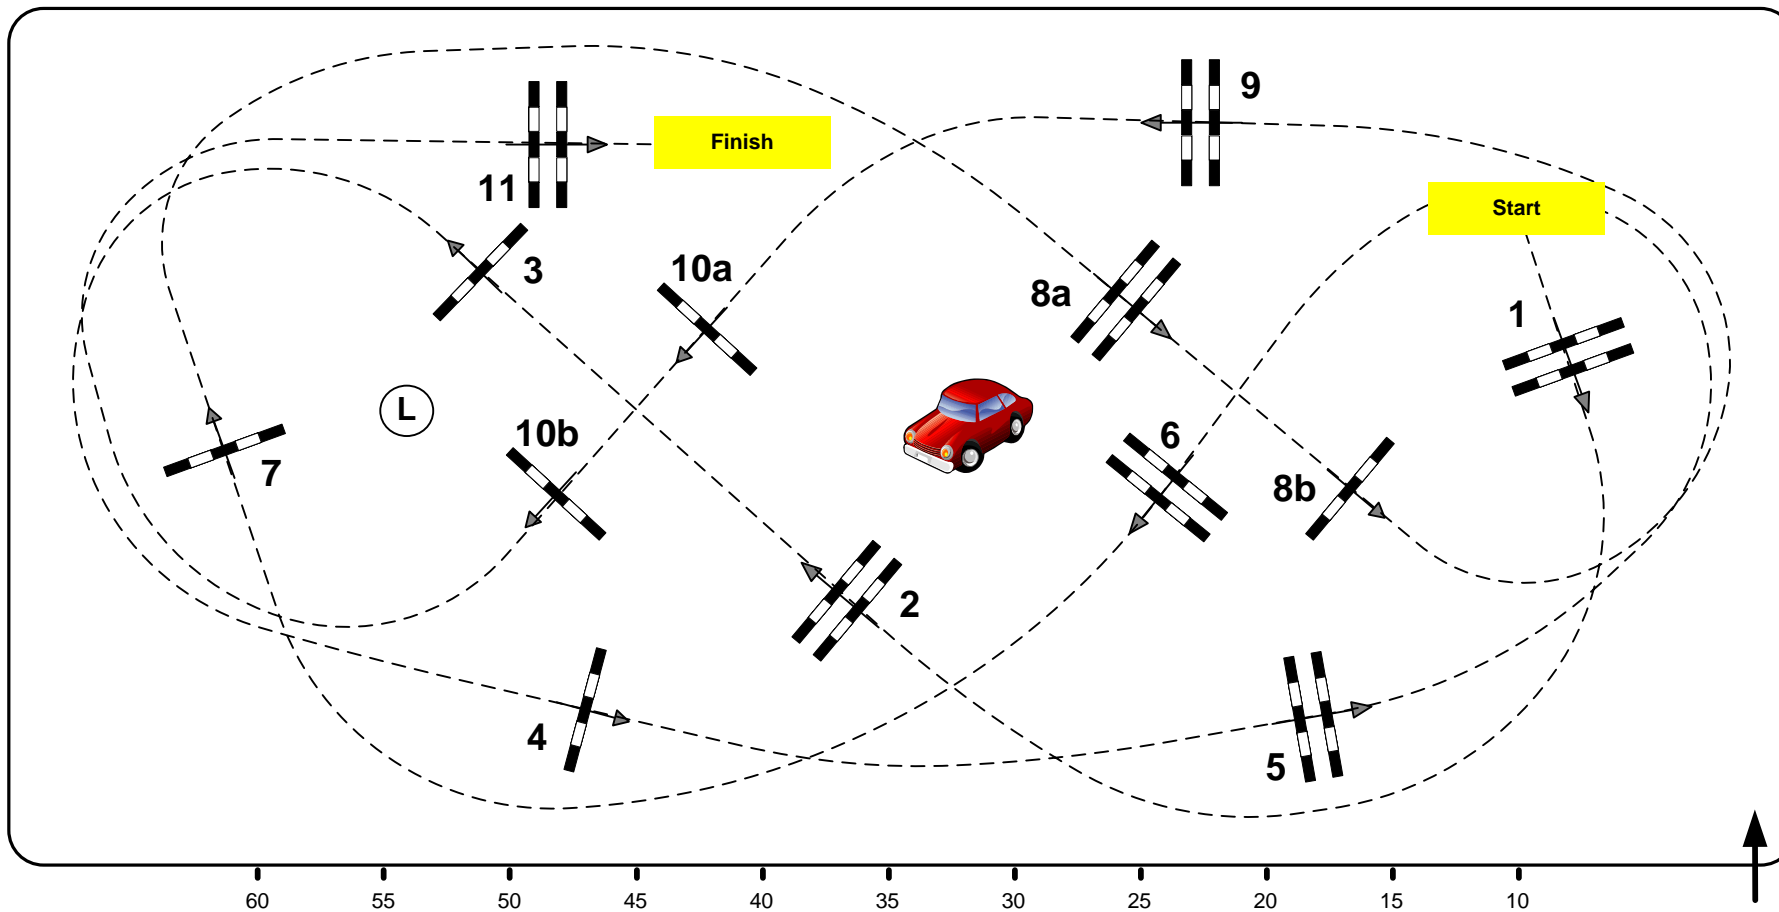

Table: A
National RG:
FEI RG / Art. 238.2.1
Height: 1,25 m

Speed: 350 m/min
Length: 430 m
Time allowed: 74 sec
Time limit: 148 sec

Obstacles: 11
Efforts: 13
Penalty sec:
Closed combination:

Class No.: 3

TROFEO MHW