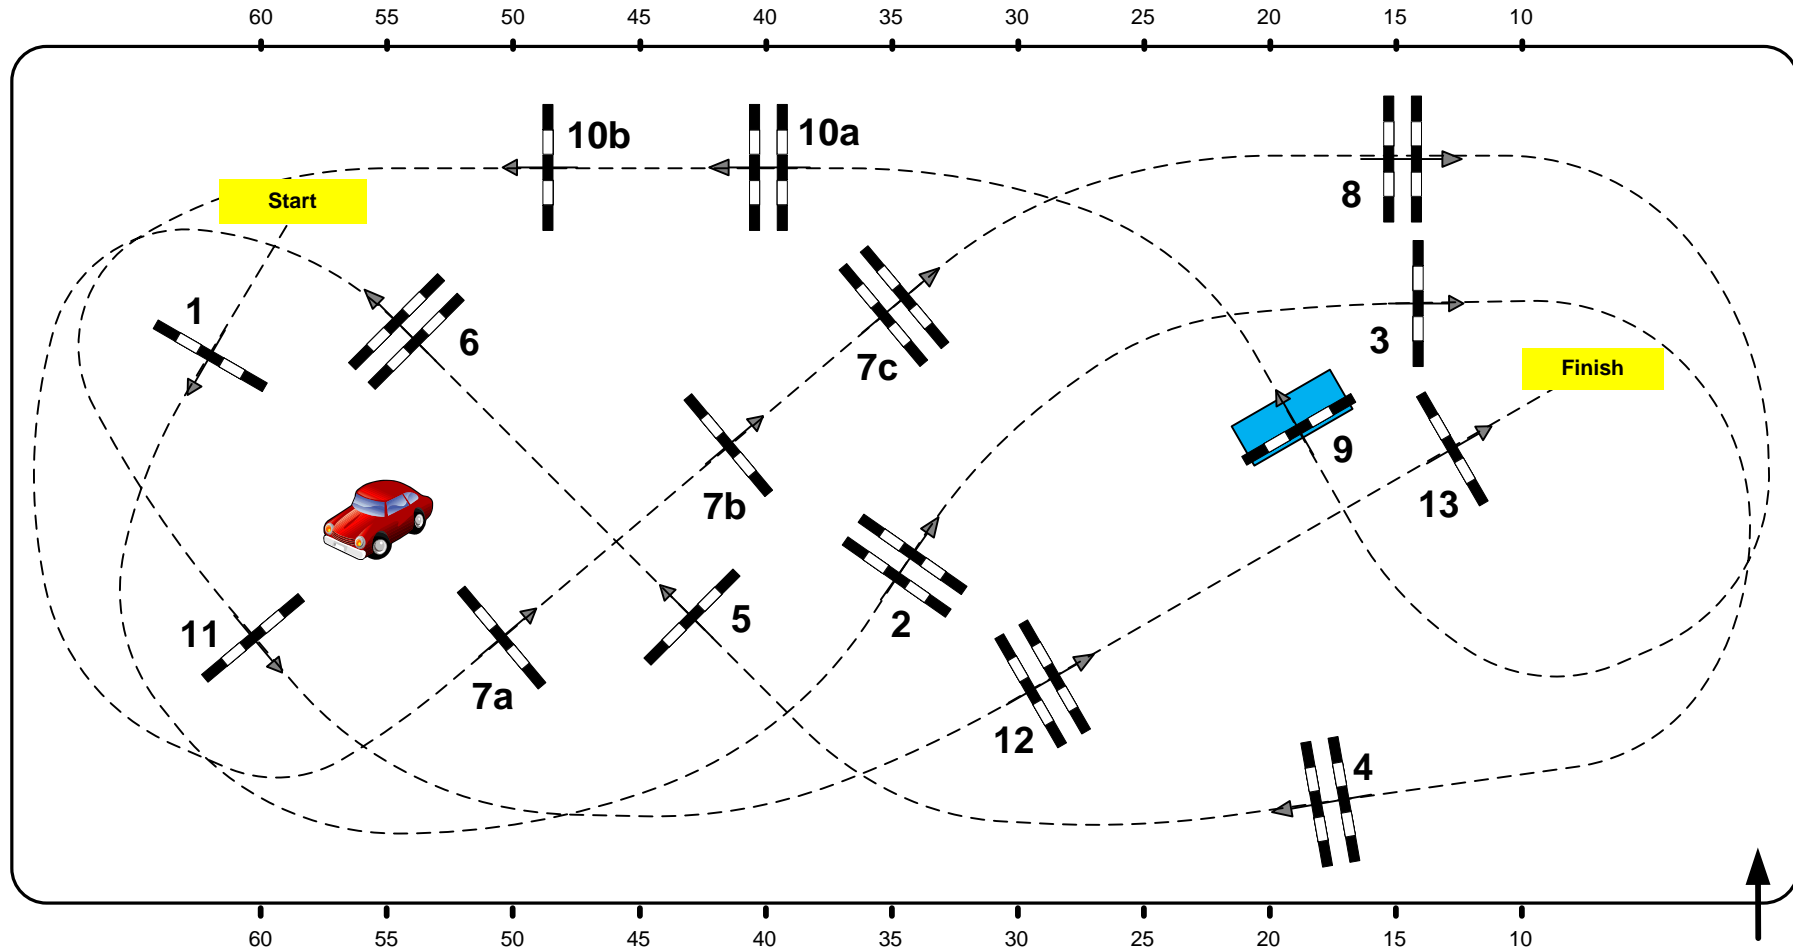

Table: A
National RG:
FEI RG / Art. 238.2.2
Height: 1,55 m

Speed: 350 m/min
Length: 410 m
Time allowed: 71 sec
Time limit: 142 sec

Obstacles: 13
Efforts: 16
Penalty sec:
Closed combination:

1st Jump-off: **4,5,7ab,8,9,10b & 12**
Length: 270 m
Time allowed: 47 sec
Time limit: 94 sec

Class No.: 7

TROFEO UAX

Competition with one jump-off

viernes, 25 de noviembre de 2016