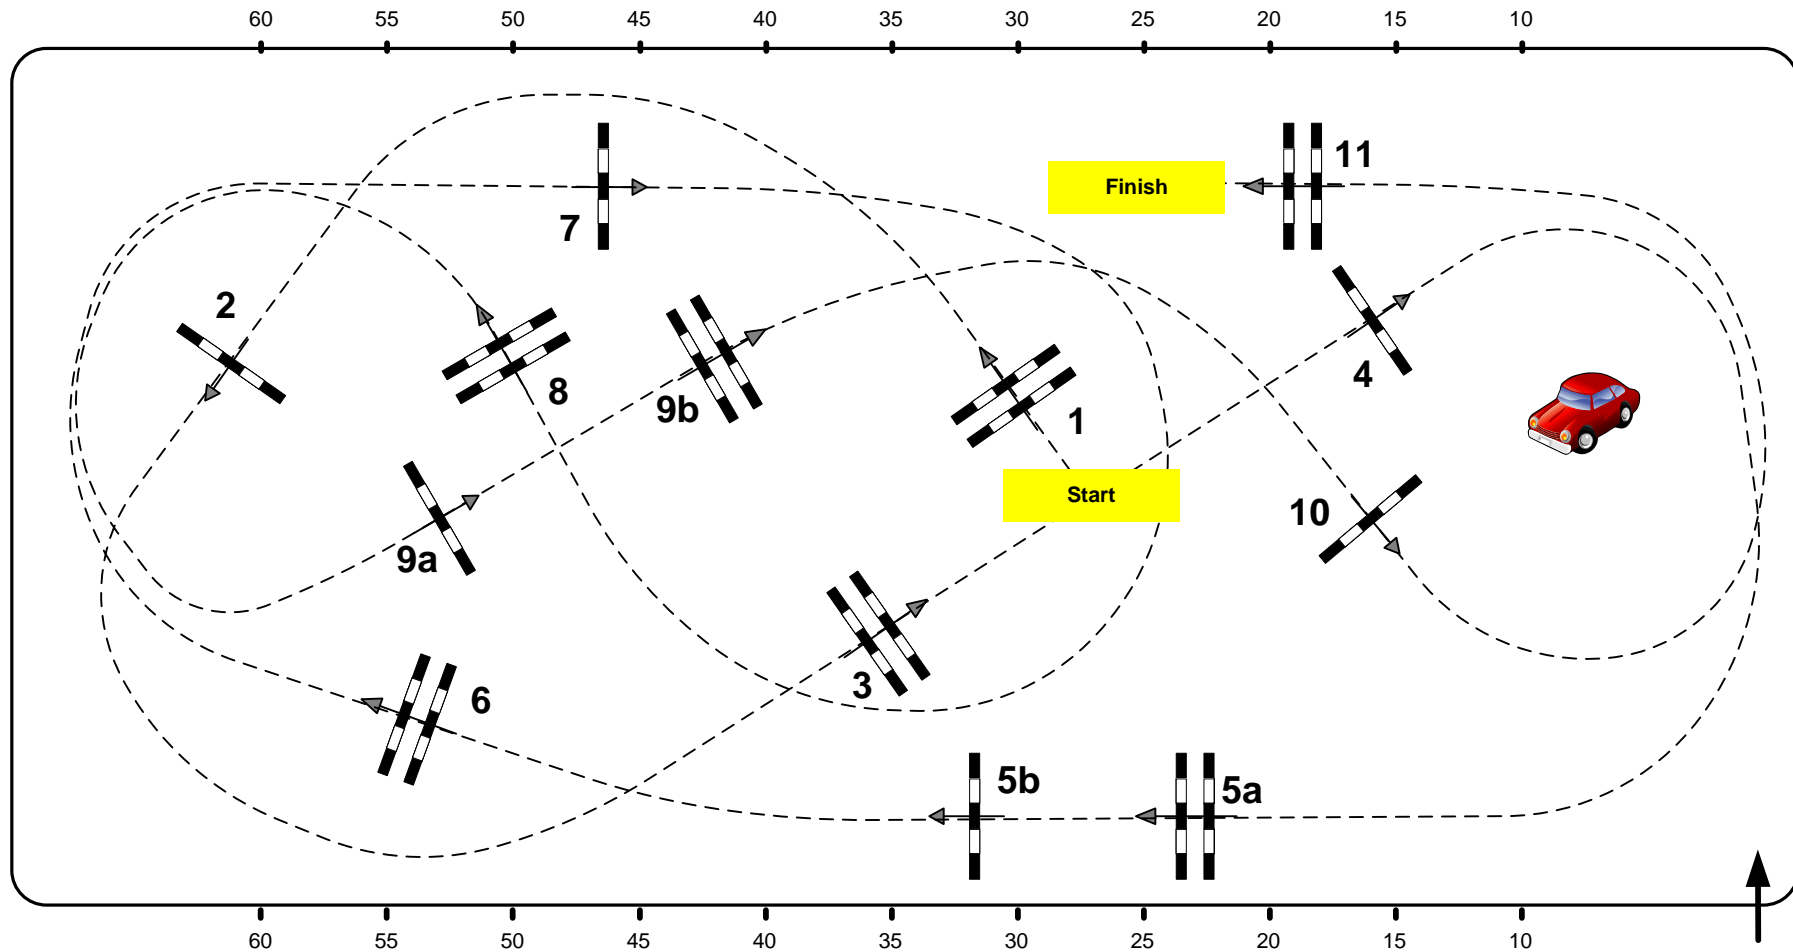

Table: A
National RG:
FEI RG / Art. 238.2.1
Height: 1,25 m

Speed: 350 m/min
Length: 450 m
Time allowed: 78 sec
Time limit: 156 sec

Obstacles: 11
Efforts: 13
Penalty sec:
Closed combination:

Class No.: 8

TROFEO MHW