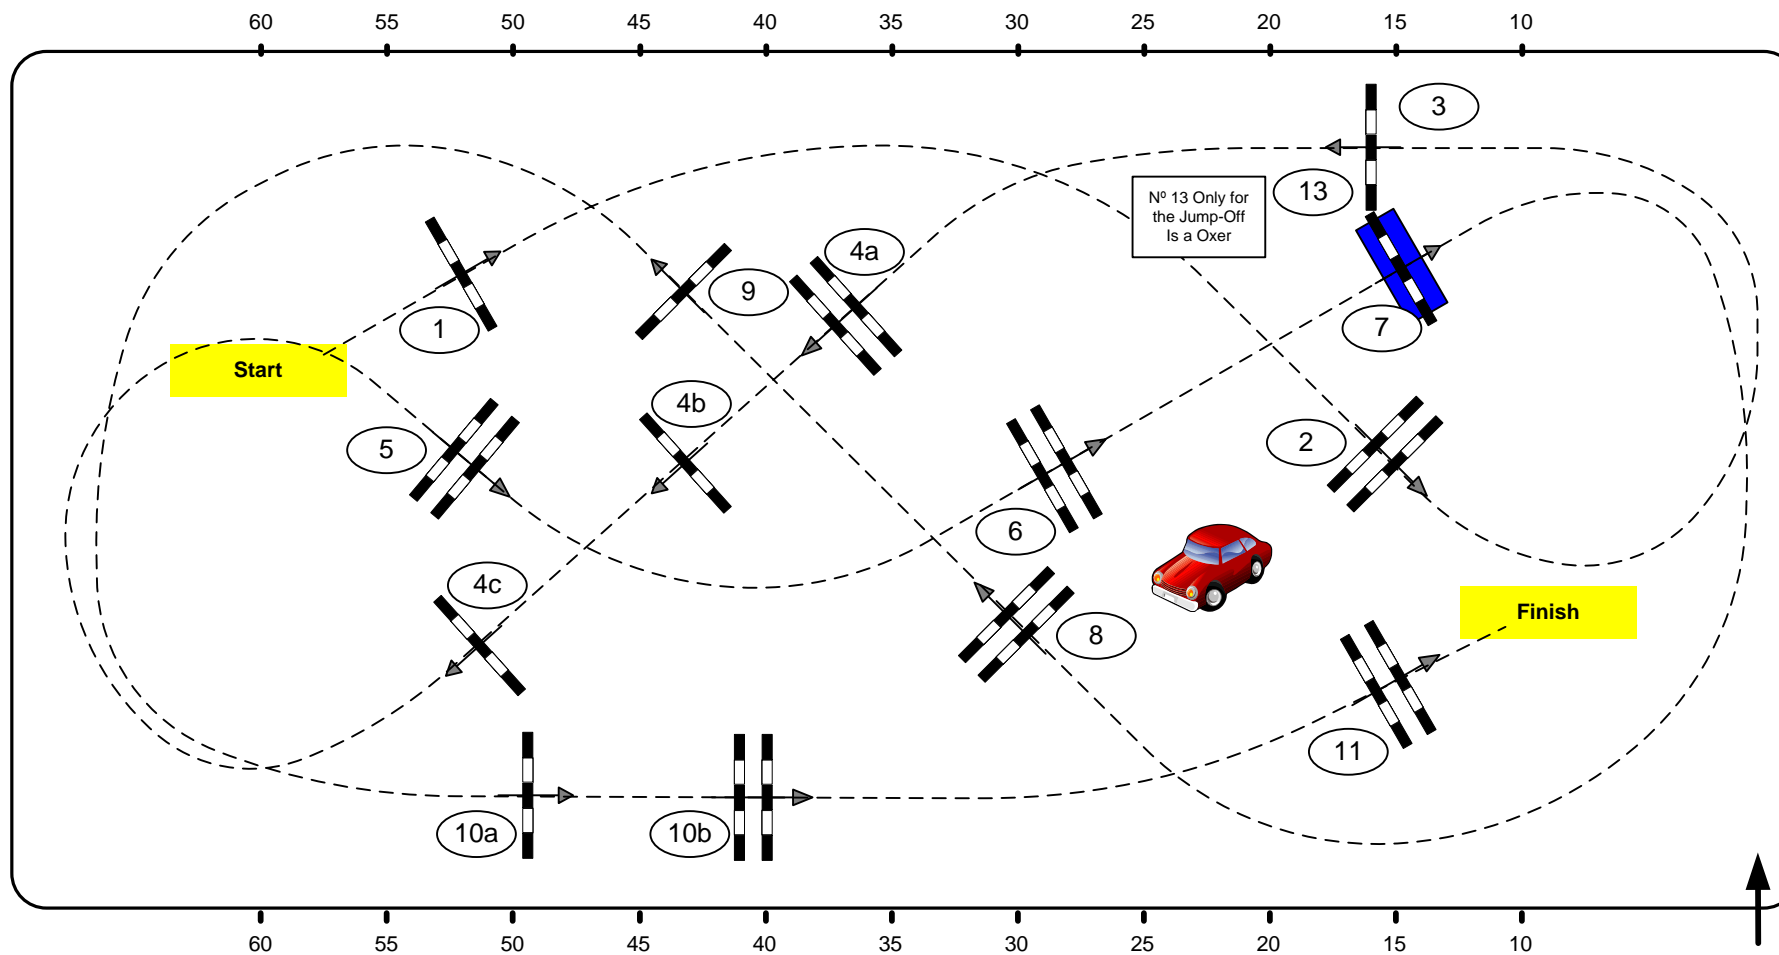

Table: A  
National RG:  
FEI RG / Art. 238.2.2  
Height: 1,45 m

Speed: 350 m/min  
Length: 395 m  
Time allowed: 68 sec  
Time limit: 136 sec

Obstacles: 11  
Efforts: 14  
Penalty sec:  
Closed combination:

1st Jump-off: **1,13,8,10ab,4b,5 & 7**  
Length: 290 m  
Time allowed: 50 sec  
Time limit: 100 sec

Class No.: 9

TROFEO HOLA

Competition with one jump-off

sábado, 26 de noviembre de 2016