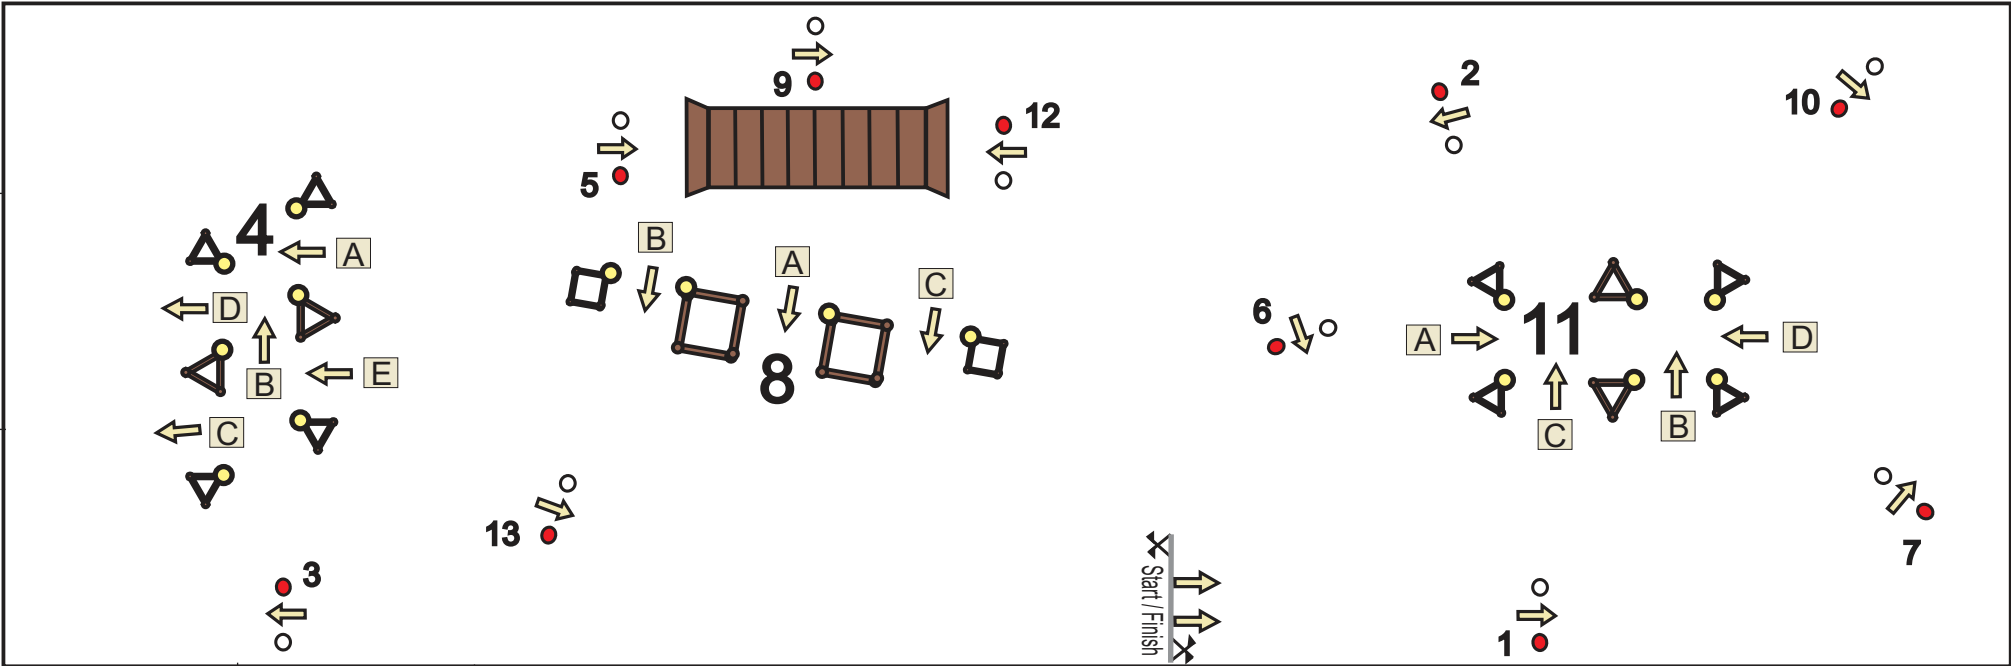

FEI Worldcup Driving Mechelen December 2016

In / Uit

Second round: 1-2-3-4 ABCD-5-6-7-8 ABC-9-10-11ABCD-12-13

● = Knock down