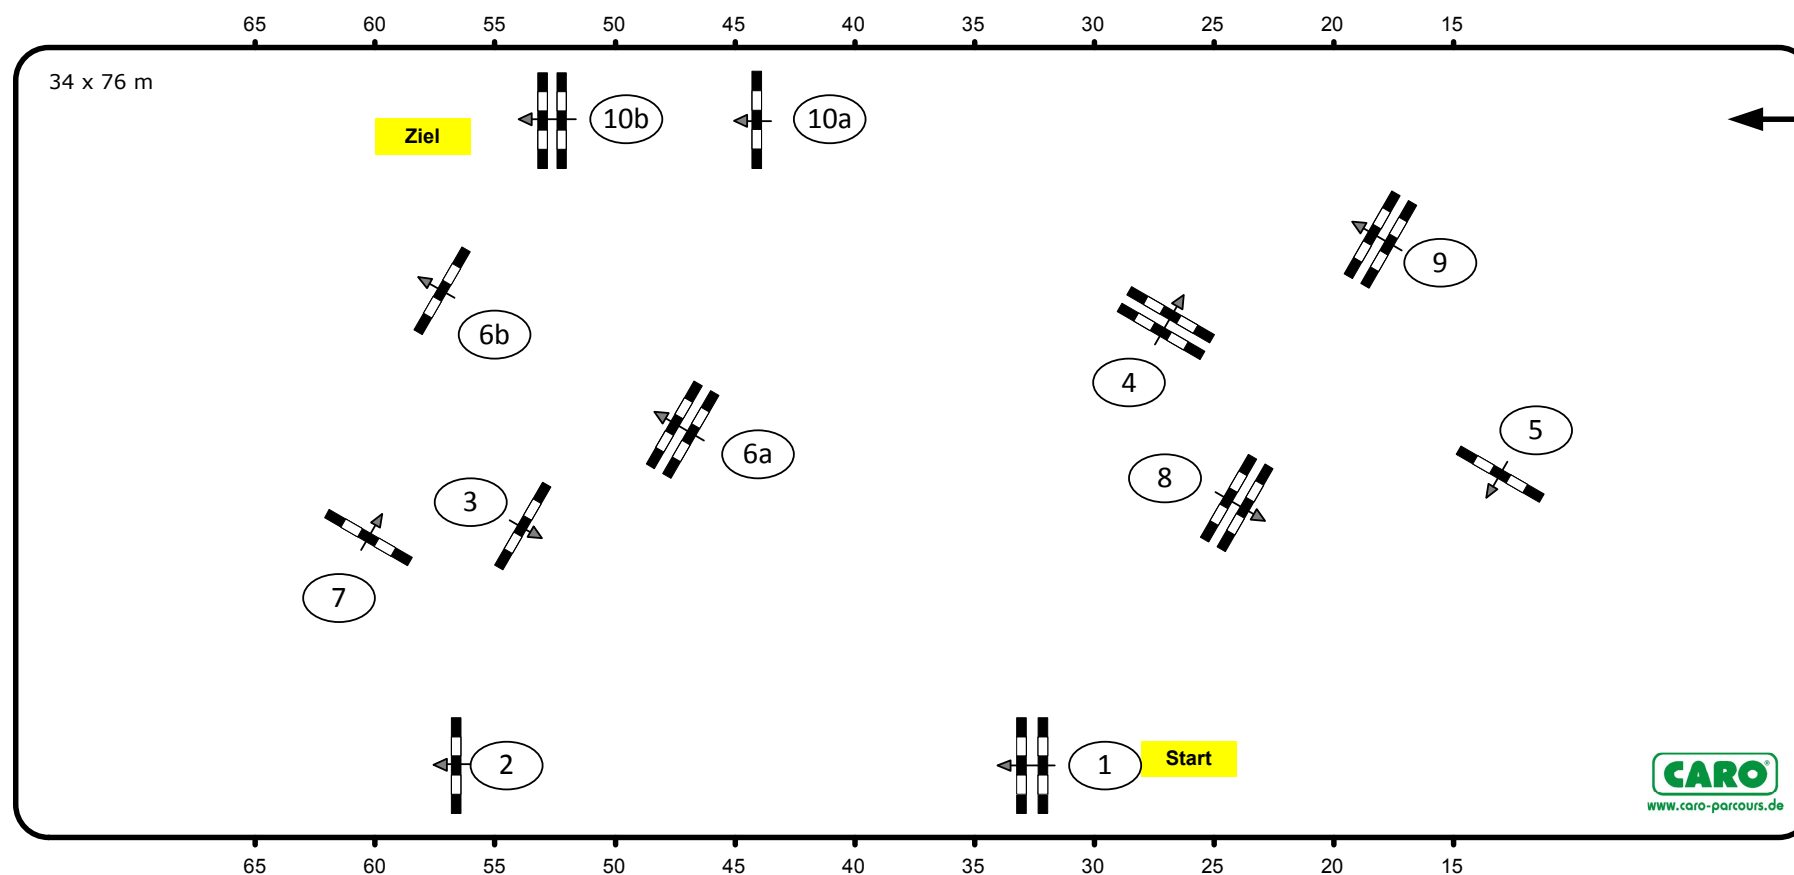

**Class No.: 32**

**Goldener Sattel**

**Stilspringprüfung Kl. M**

Table: A  
National RG: 520,3f  
FEI RG / Art.  
Height: 1,40 m

Speed: 350 m/min  
Length: 380 m  
Time allowed: 66 sec  
Time limit: 132 sec

Obstacles: 10  
Efforts: 12  
Penalty sec:  
Closed combination:

1st Jump-off:  
Length: 0 m  
Time allowed: 0 sec  
Time limit: 0 sec

www.caro-parcours.de