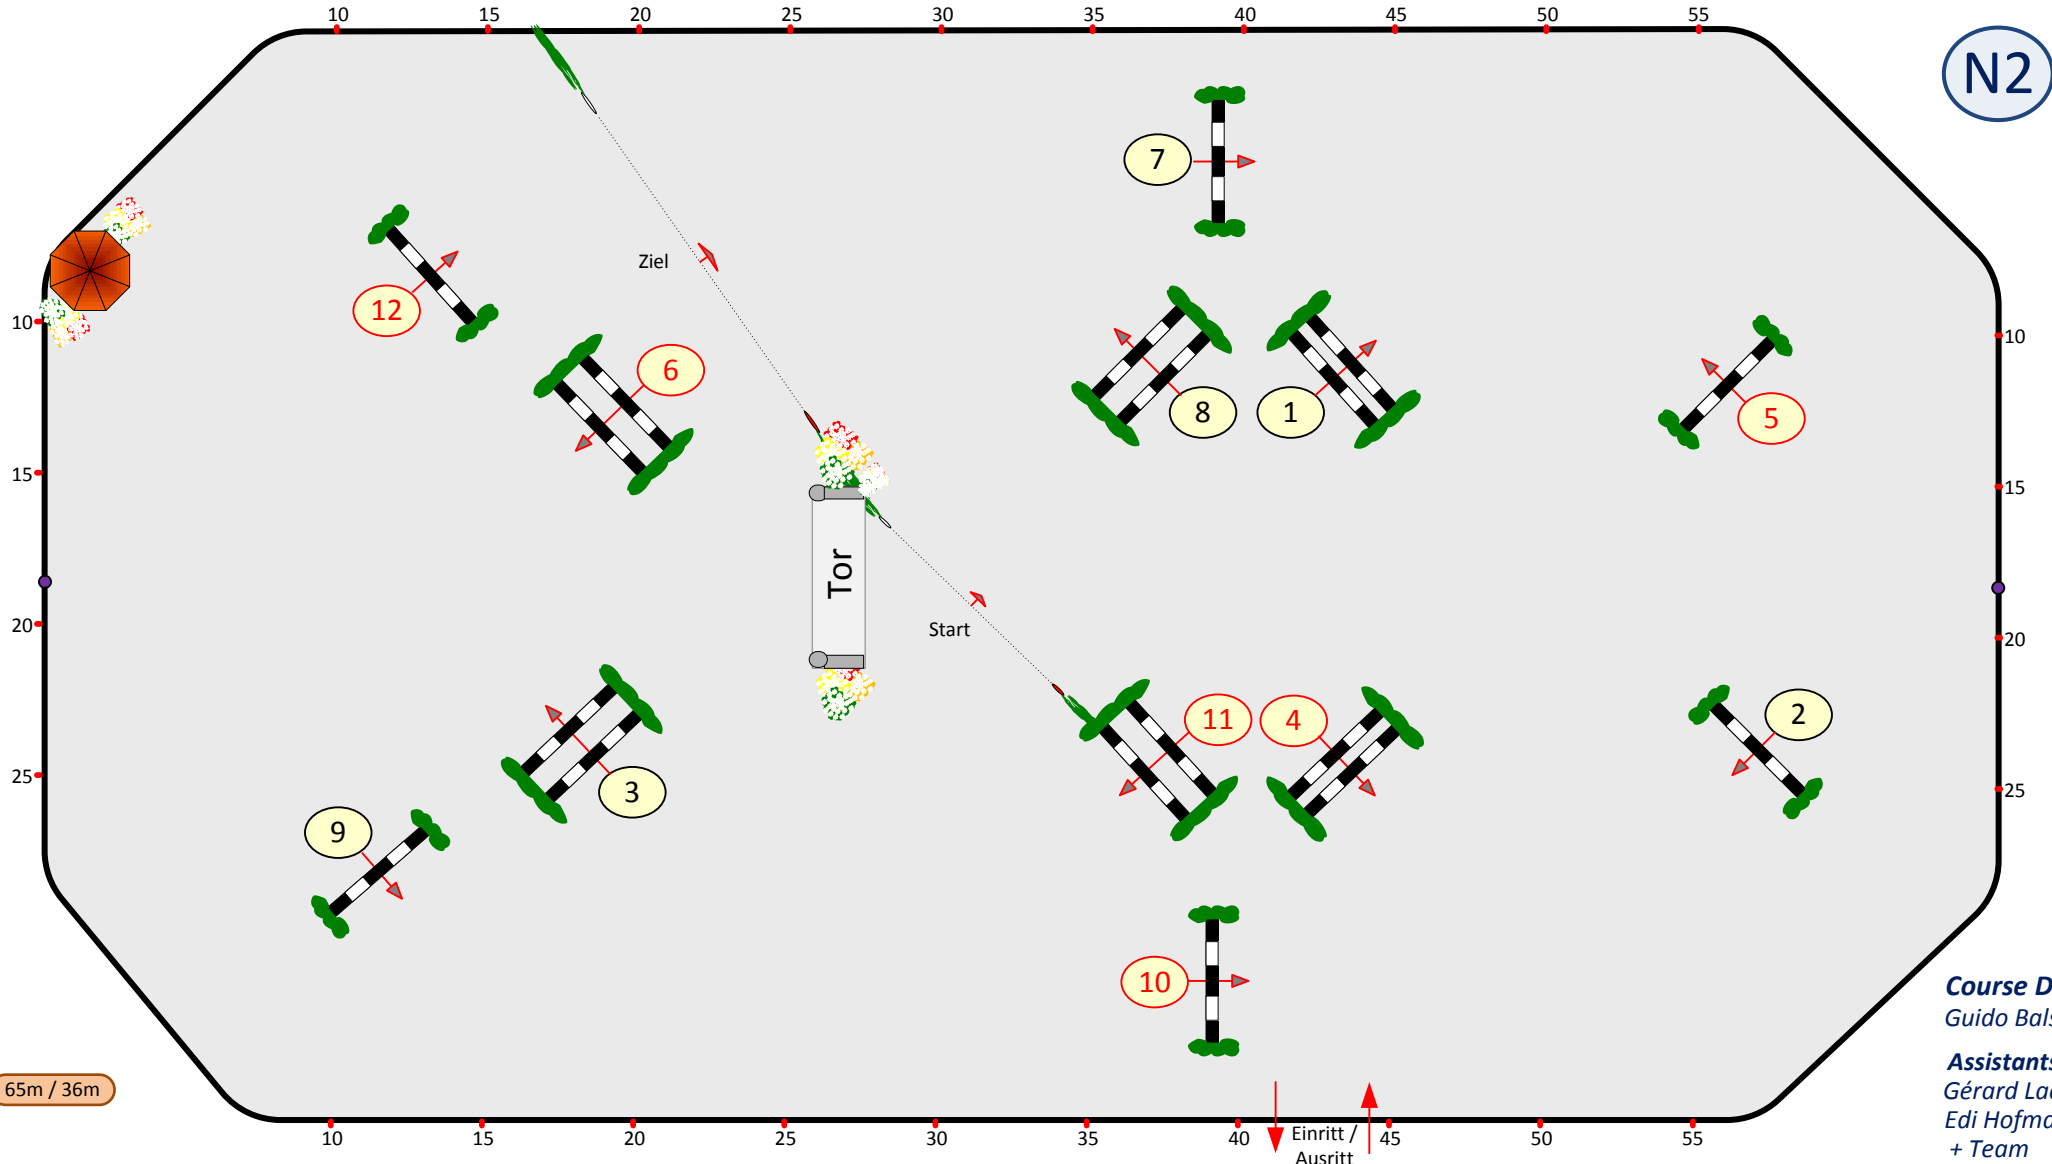

# Mercedes-Benz CSI5\* Zürich 2017

Familienpringen Zweierequipesn

Wertung: C Ablösespringen

Samstag, 28. Januar 2017

Start: 15:00 Uhr

Table: C  
National RG:  
FEI RG / Art. 0  
Height: 0,95 / 1,05 m

Speed: 350 m/min  
Length: 0 m  
Time allowed: 0 sec  
Time limit: 0 sec

Obstacle: 12  
Efforts: 24  
Penalty sec: 4  
Closed combination:

1st jump-off: 0  
Length: 0 m  
Time allowed: 0 sec  
Time limit: 0 sec

**Course Designer**  
Guido Balsiger SUI

**Assistants**  
Gérard Lachat SUI  
Edi Hofmann SUI  
+ Team