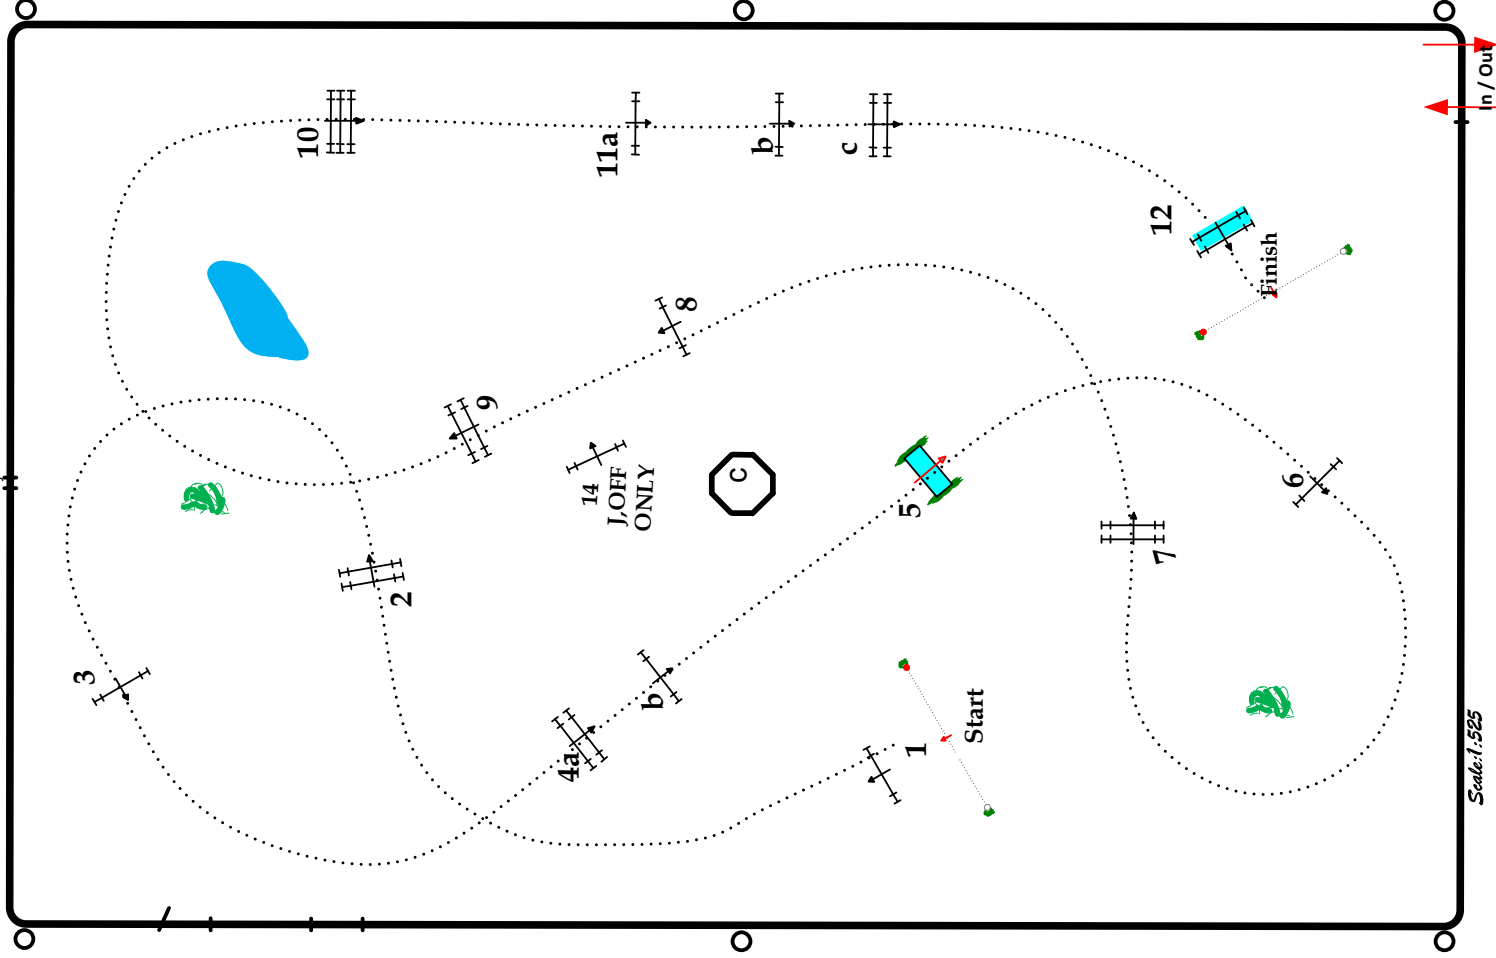

2017 HITS OCALA CIRCUIT

Friday

Class No: 723

\$100,000

Nations Cup CSI4*

FEI Class

Table: A

National RG: 264& Annex art 6

FEI RG / Art.

Height: 1,60 m

Speed: 400 m/min

Length: 480 m

Time allowed: 72 sec

Time limit: 144 sec

Obstacles: 13

Efforts: 16

Penalty sec

Closed combination:

1st Jump-Off:

6-7-9-14-11b-c-12

Length: 360 m

Time allowed: 54 sec

Time limit: 108 sec

MARINA AZEVEDO

coursedesigner

marina.az@uol.com.br

Scale: 1:525

Scale 1:600