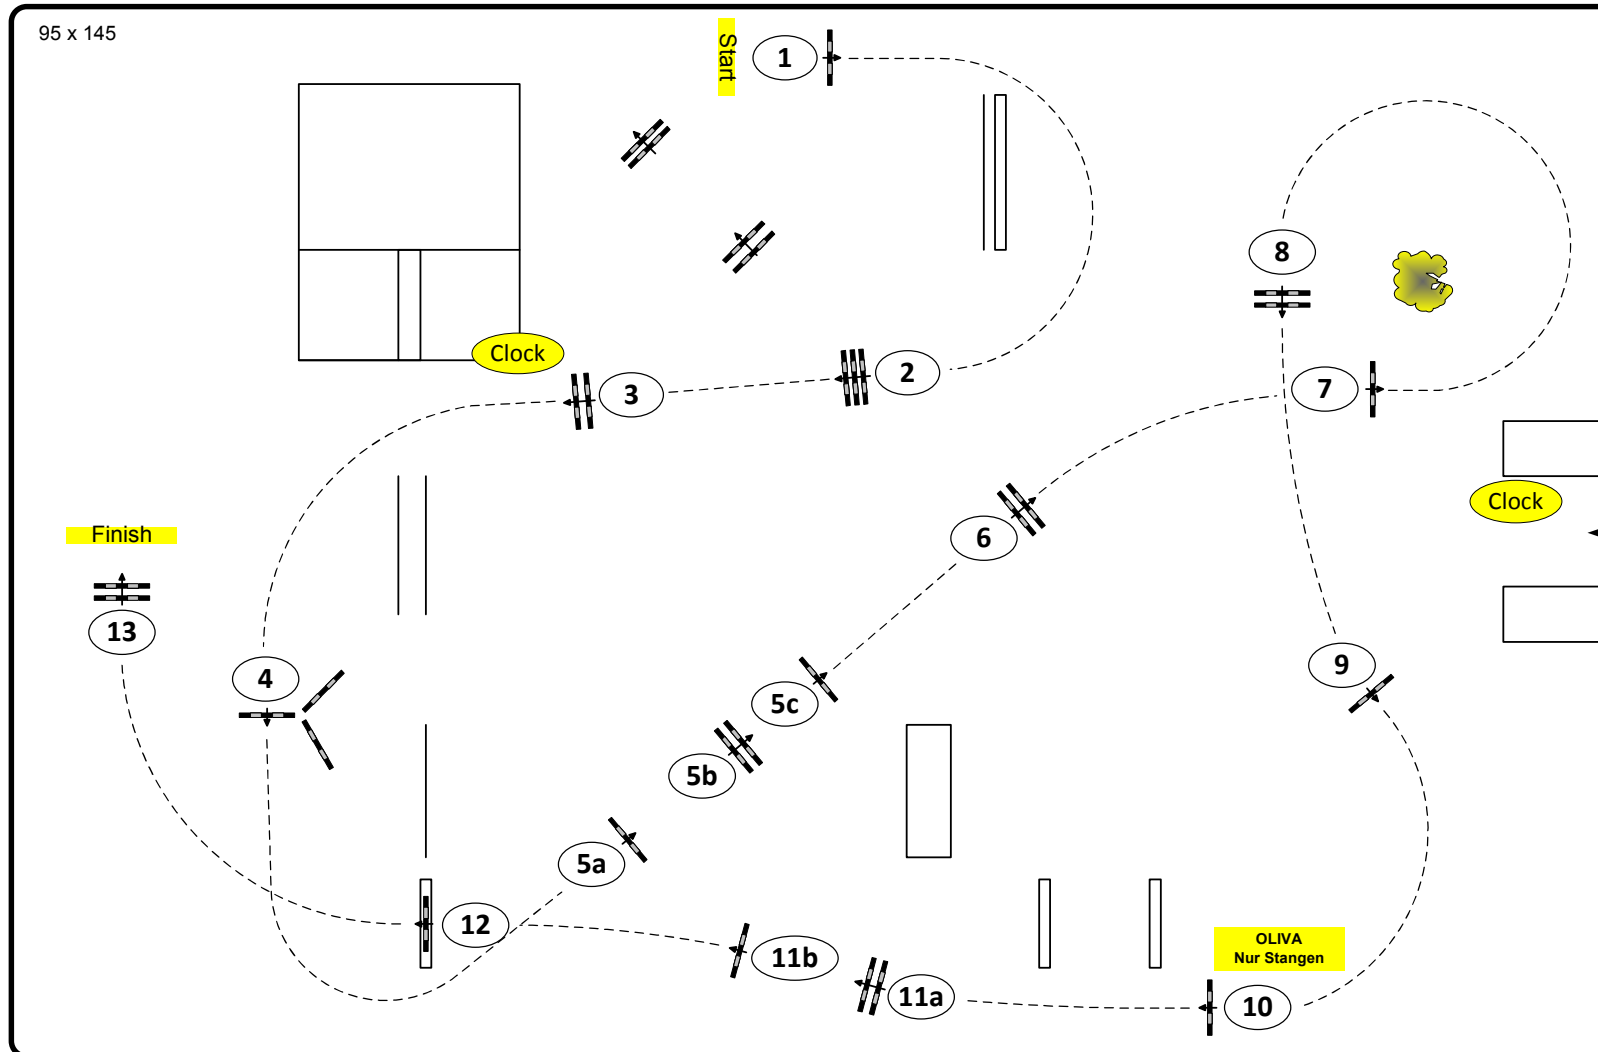

CSI5* Longines Global Champions Tour of Hamburg CSI4* / CSIYH1* / CSI AM A+B Hamburg 2017

Class: 2 Mercedes-Benz Championat of Hamburg

Competition with Jump-Off

Table: A
National RG:
FEI RG / Art. 238.2.2
Height: 1,50-1,55 m

Speed: 375 m/min

Length: 500 m
Time allowed: 80 sec
Time limit: 160 sec

Obstacles:
Efforts:
Penalty sec
Closed combination:

1st Jump-off:

11a-12-4-5bc-7-8-9

Length: 330 m
Time allowed: 53 sec
Time limit: 106 sec