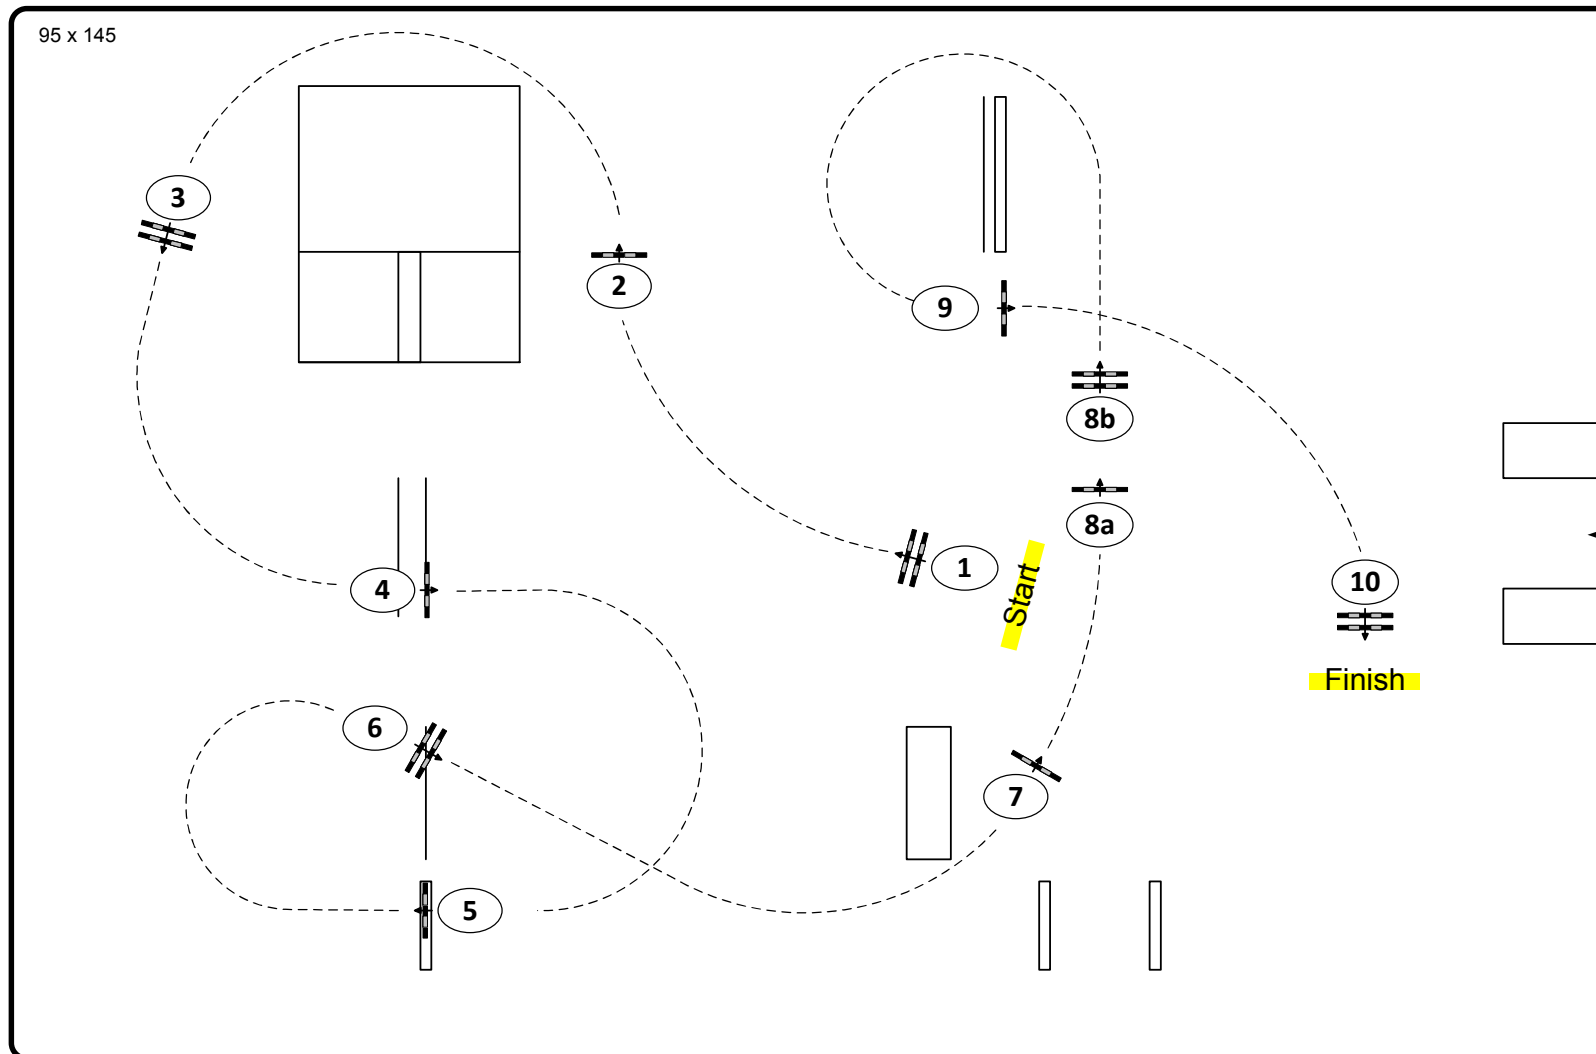

CSI5* Longines Global Champions Tour of Hamburg CSI4* / CSIYH1* / CSI AM A+B Hamburg 2017

Class: 9 Derby Tour Opening Class

Competition against the clock

Table: A
National RG:
FEI RG / Art. 238.2.1
Height: 1,40 m

Speed: 350 m/min
Length: 460 m
Time allowed: 79 sec
Time limit: 158 sec

Obstacles: 10
Efforts: 11
Penalty sec
Closed combination:

1st Jump-off:

0

Length: 0 m
Time allowed: 0 sec
Time limit: 0 sec

www.Frank-Rothenberger.de