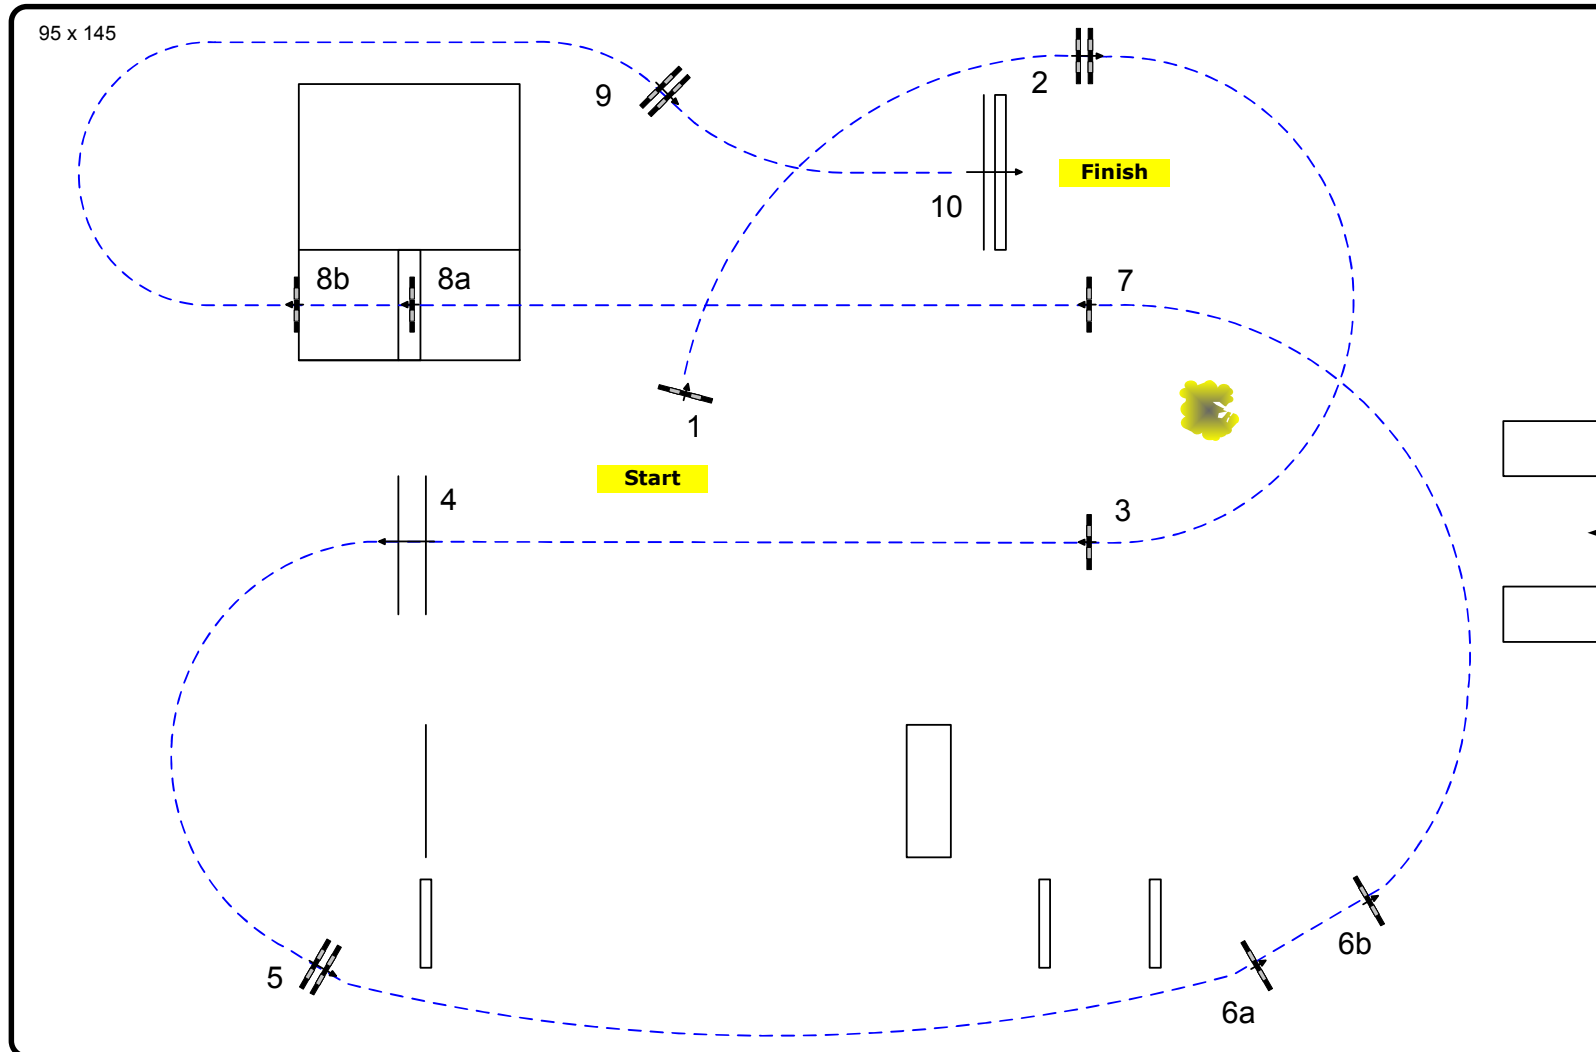

CSI5* Longines Global Champions Tour of Hamburg CSI4* / CSIYH1* / CSI AM A+B Hamburg 2017

Class: 10 First Qualifier German Jumping Derby

Competition against the clock

Table: A
National RG:
FEI RG / Art. 238.2.2.1
Height: 1,45 m

Speed: 350 m/min

Length: 550 m
Time allowed: 95 sec
Time limit: 190 sec

Obstacles: 10
Efforts: 12
Penalty sec
Closed combination: 8ab

1st Jump-off:

0

Length: 0 m
Time allowed: 0 sec
Time limit: 0 sec

Course Design Team: