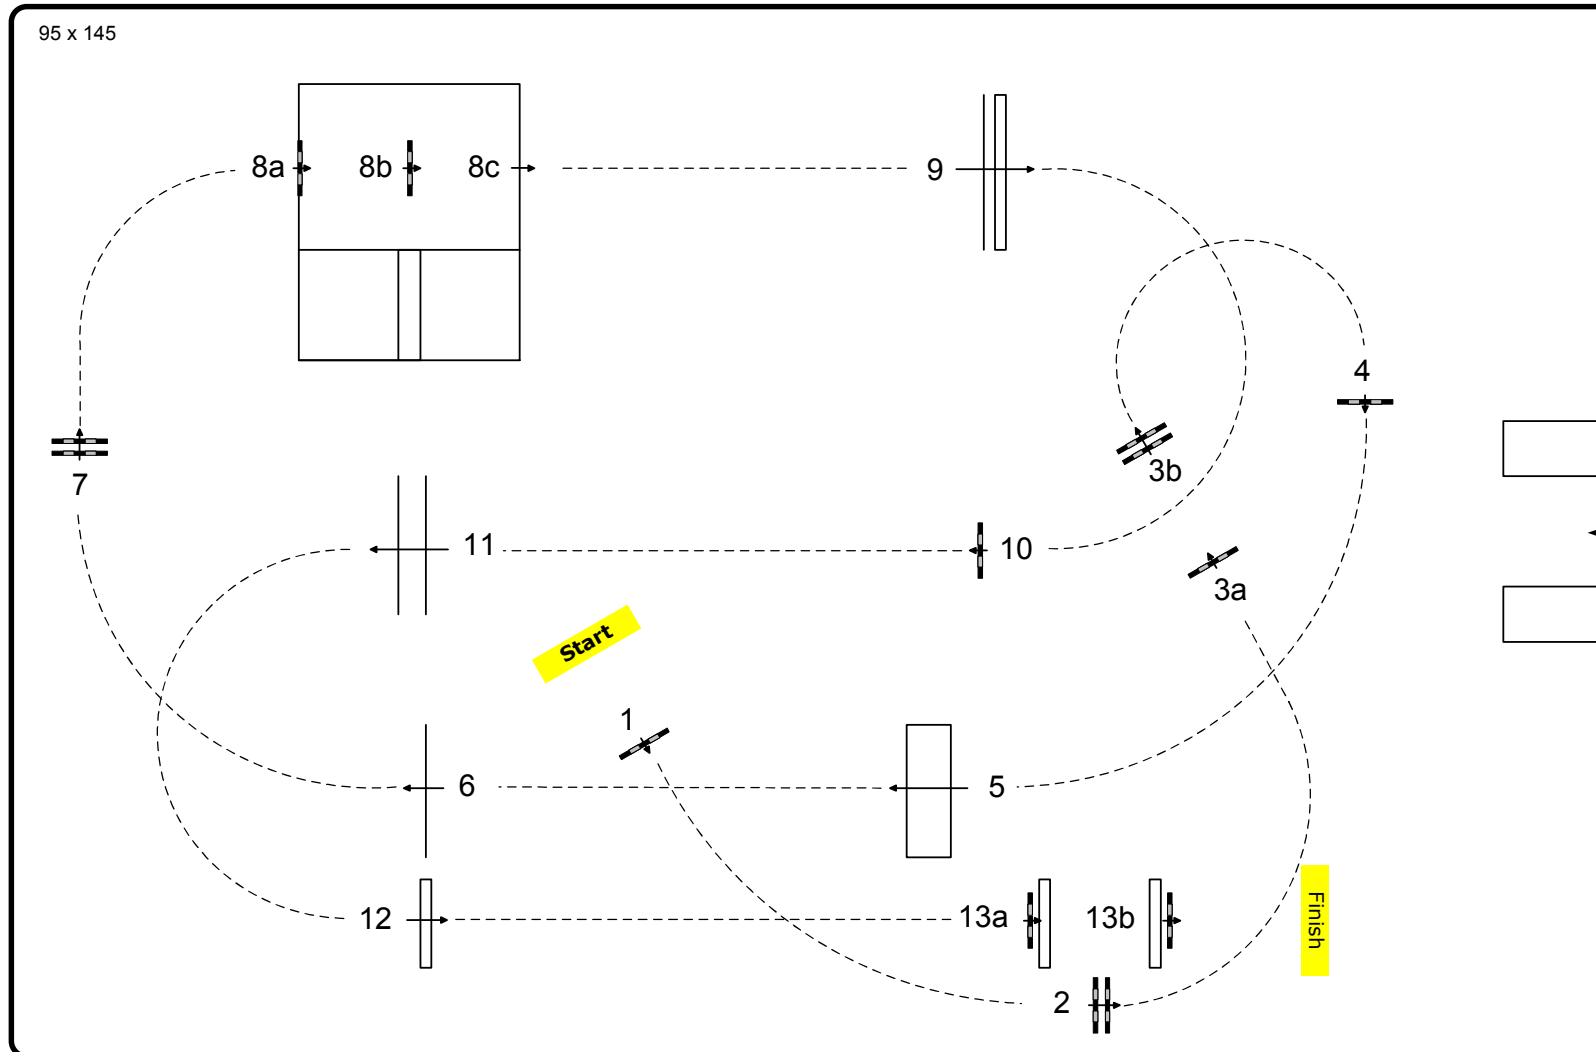

# CSI5\* Longines Global Champions Tour of Hamburg CSI3\* / CSIYH1\* / CSI AM A+B Hamburg 2017

Class: 11 Second Qualifier German Jumping Derby

Competition against the clock

Table: A  
National RG:  
FEI RG / Art. 238.2.1  
Height: 1,50 m

Speed: 350 m/min

Length: 720 m  
Time allowed: 124 sec  
Time limit: 248 sec

Obstacles: 13  
Efforts: 17  
Penalty sec  
Closed combination: 8a,8b,8c

1st Jump-off:

0

Length: 0 m  
Time allowed: 0 sec  
Time limit: 0 sec