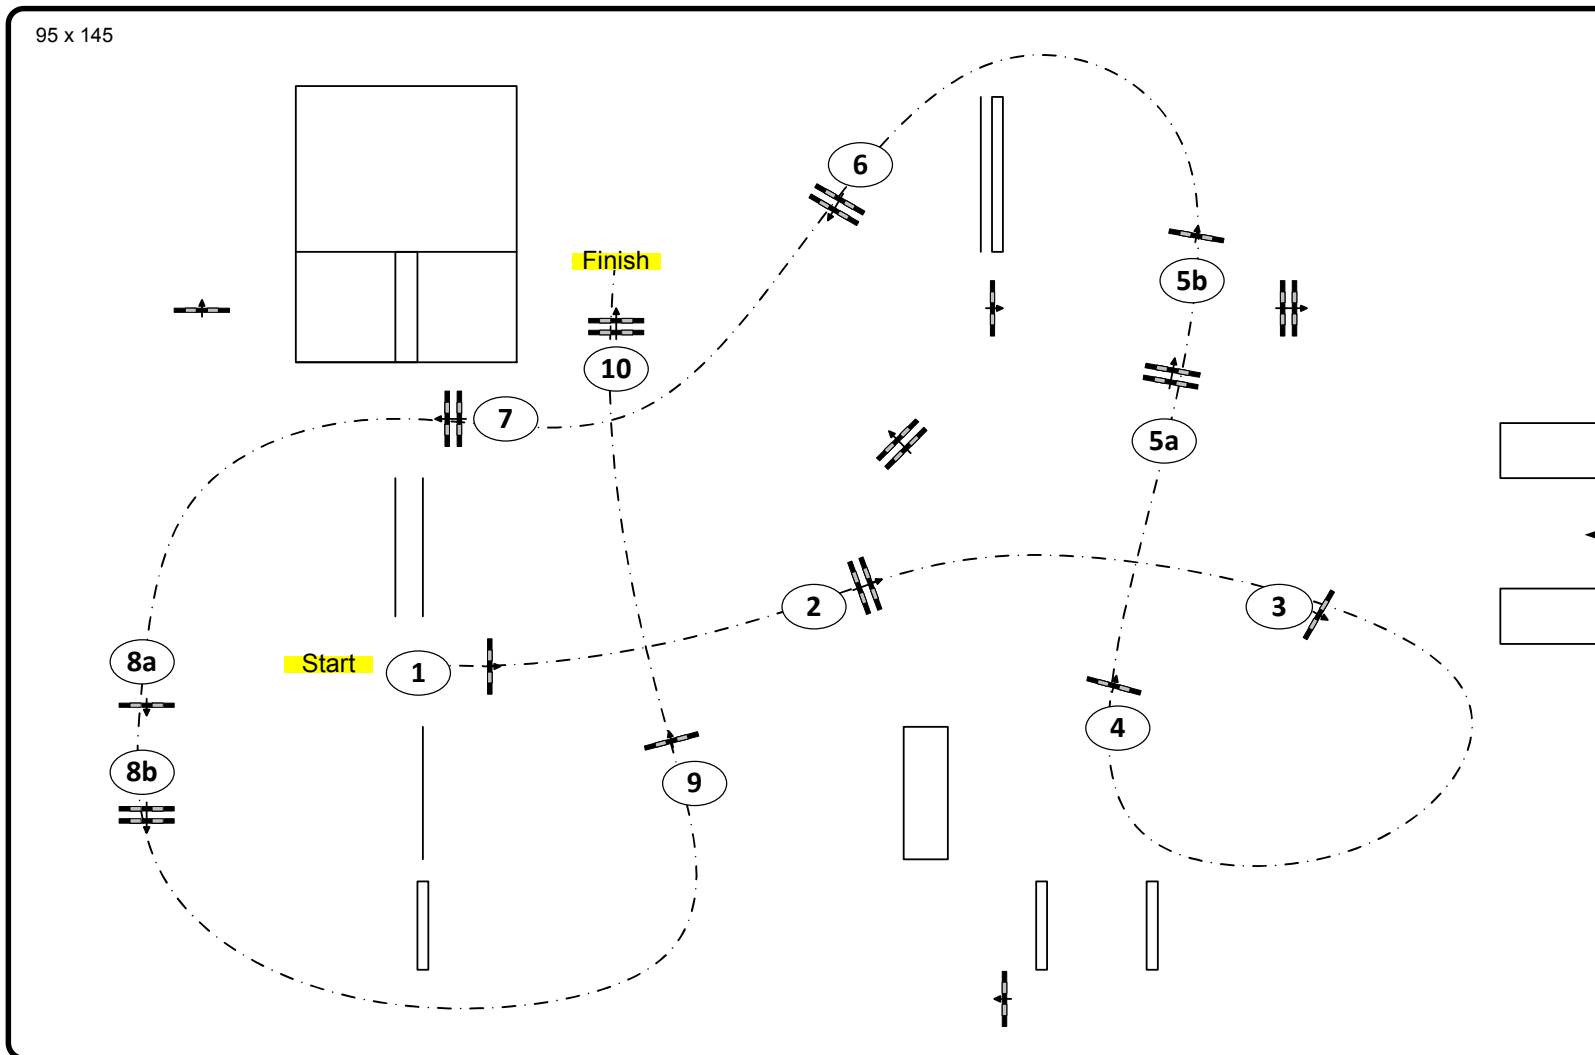

CSI5* Longines Global Champions Tour of Hamburg CSI4* / CSIYH1* / CSI AM A+B Hamburg 2017

Class: 14 Youngster Tour

Competition against the clock

Table: A
National RG:
FEI RG / Art. 238.2.1
Height: 1,35 m

Speed: 350 m/min
Length: 420 m
Time allowed: 72 sec
Time limit: 144 sec

Obstacles: 11
Efforts: 13
Penalty sec
Closed combination:

1st Jump-off:

0
Length: 0 m
Time allowed: 0 sec
Time limit: 0 sec

Course Design Team: