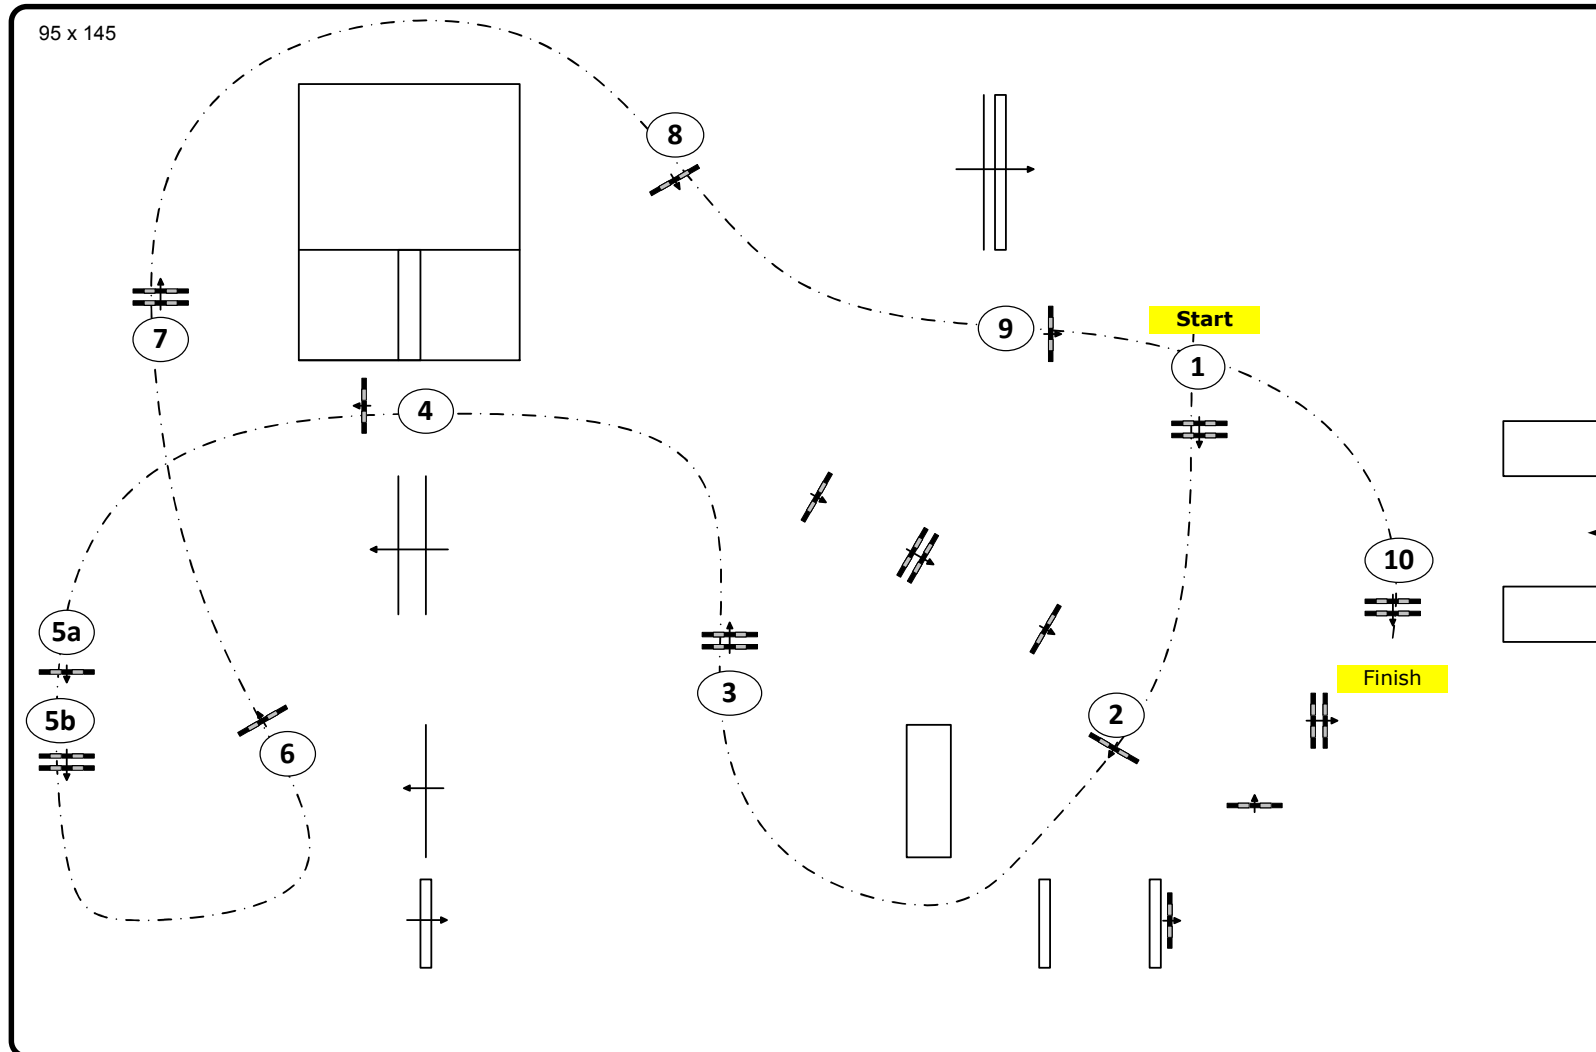

# CSI5\* Longines Global Champions Tour of Hamburg CSI3\* / CSIYH1\* / CSI AM A+B Hamburg 2017

Class: 17/20/23 SML Tour

Competition against the clock

Table: A  
National RG:  
FEI RG / Art. 238.2.1  
Height: 115/125/140 m

Speed: 350 m/min

Length: 410 m  
Time allowed: 71 sec  
Time limit: 142 sec

Obstacles: 10  
Efforts: 11  
Penalty sec  
Closed combination:

1st Jump-off:

0

Length: 0 m  
Time allowed: 0 sec  
Time limit: 0 sec