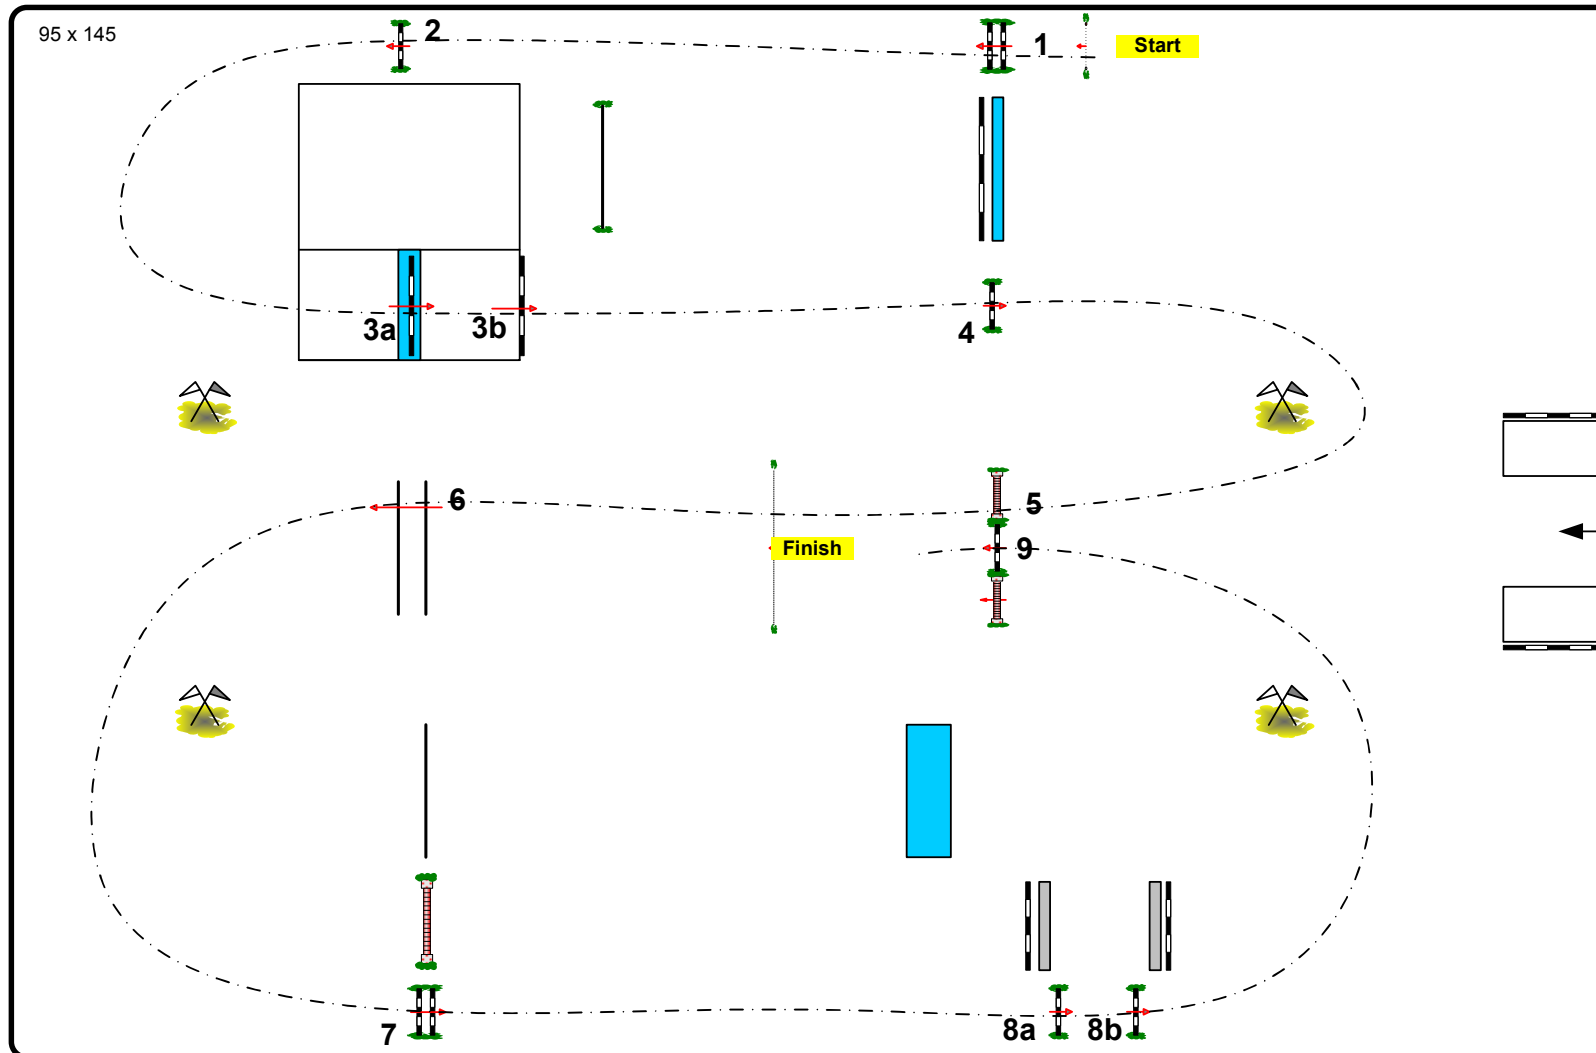

CSI5* LGCT Hamburg 2017

Class: 26,27,28

Deutsches Amateur-Derby

Competition against the clock

Table:	A
FEI RG / Art.:	238.2.1
Height in cm:	-
Speed in mtr/min:	350
Length in mtr.:	470
TA in sec:	81
TL in sec:	162
Obstacles:	9
Efforts:	11
Close Combination	3a,3b

Course Design Team:

Frank Rothenberger
 Christian Wiegand
 Jürgen Pilarski
 Isabel Rothenberger
 Otmar Schmid
 Klaus Schumacher
 Ralf Stehr