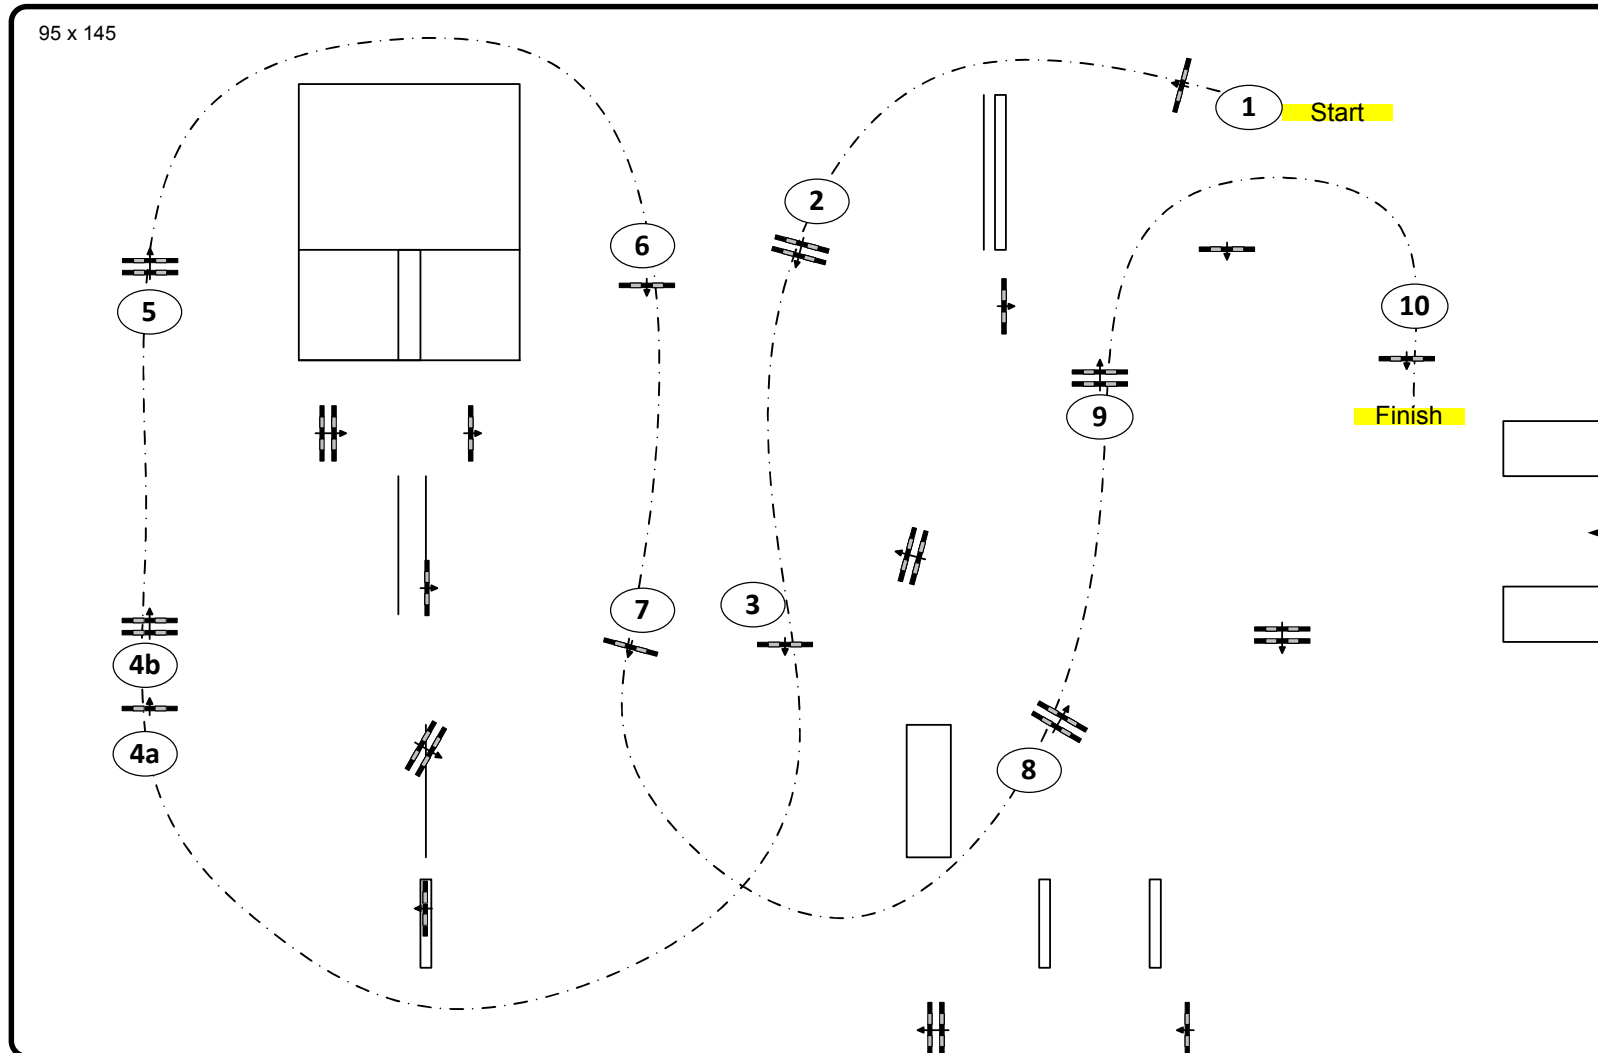

CSI5* Longines Global Champions Tour of Hamburg CSI4* / CSIYH1* / CSI AM A+B Hamburg 2017

Class: 40 Eggersmann Junior Cup

Stilspringprüfung Kl. M*

Table:	A
National RG:	520,3a
FEI RG / Art.	
Height:	1,25 m
Speed:	350 m/min
Length:	470 m
Time allowed:	81 sec
Time limit:	162 sec
Obstacles:	10
Efforts:	11
Penalty sec	
Closed combination:	
1st Jump-off:	
0	
Length:	0 m
Time allowed:	0 sec
Time limit:	0 sec