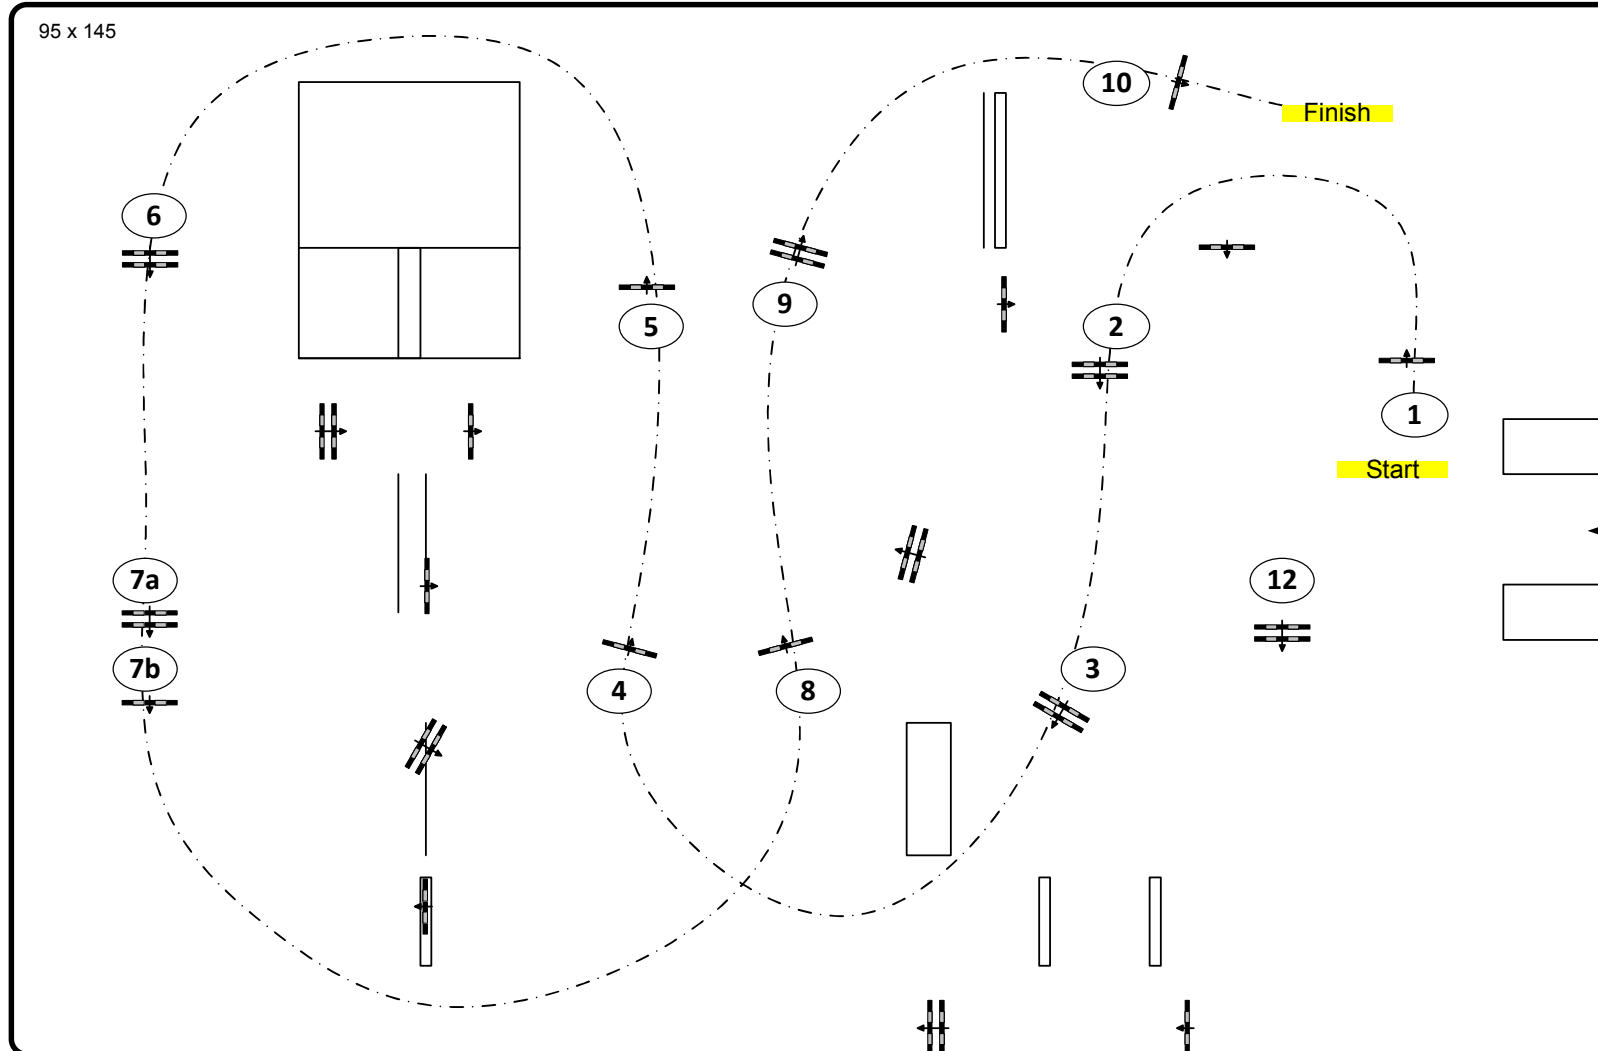

CSI5* Longines Global Champions Tour of Hamburg CSI4* / CSIYH1* / CSI AM A+B Hamburg 2017

Class: 41 Eggersmann Junior Cup

Springprüfung Kl. M* mit Stechen

Table: A
National RG: 501 B 1
FEI RG / Art.
Height: 1,25 m

Speed: 350 m/min
Length: 450 m
Time allowed: 78 sec
Time limit: 156 sec

Obstacles: 10
Efforts: 11
Penalty sec
Closed combination:

1st Jump-off:
1,2,5,6,7a,7b,8,12

Length: 350 m
Time allowed: 60 sec
Time limit: 120 sec