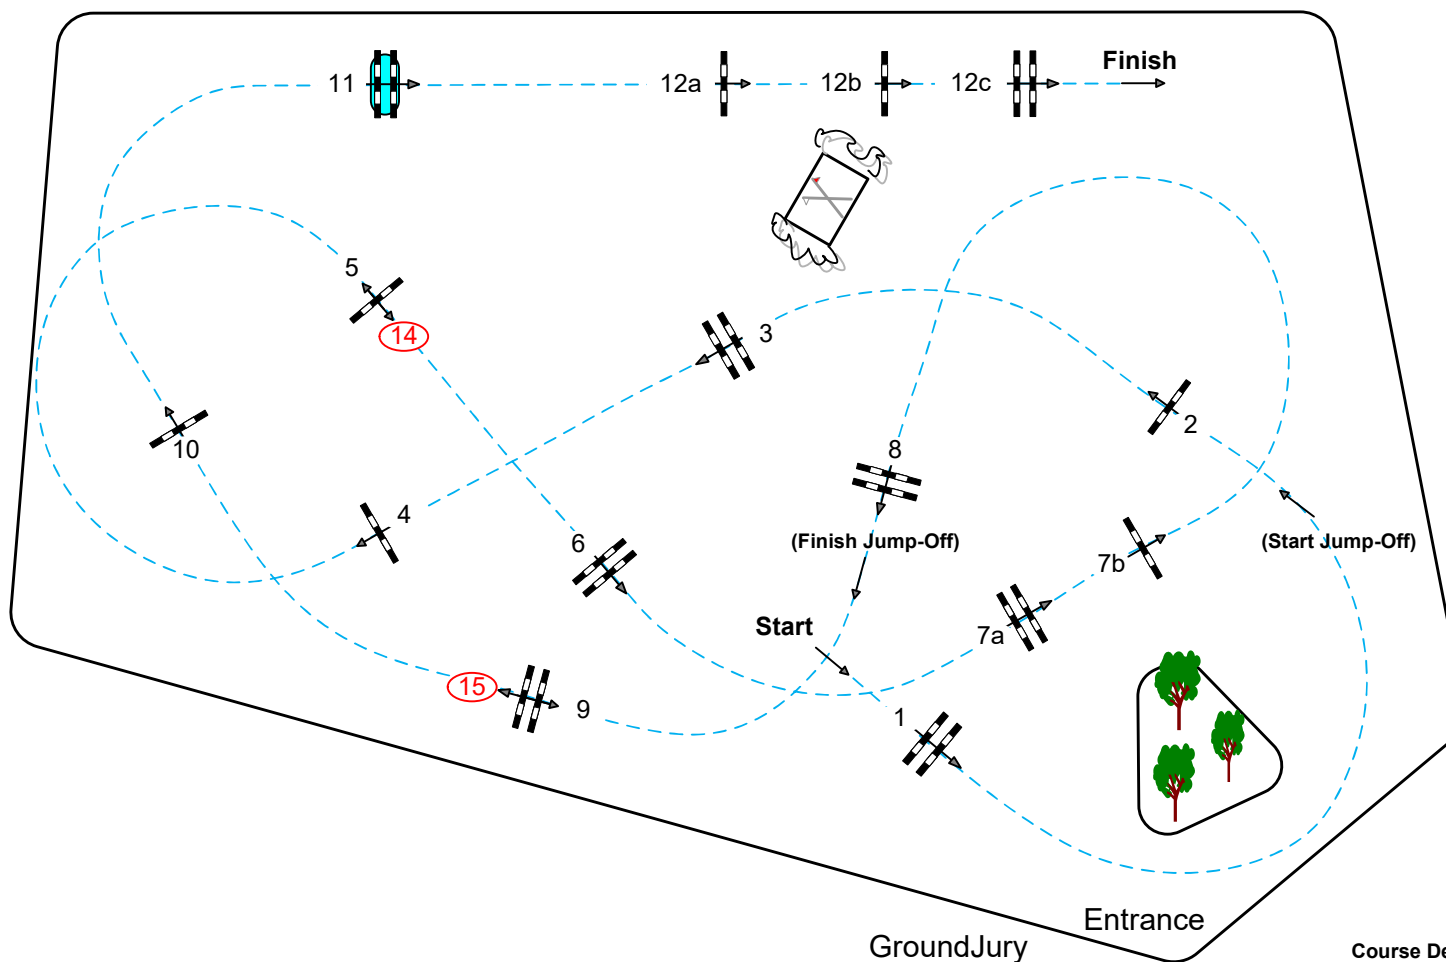

CHIO Rotterdam 2017

Rabobank Championship of Rotterdam 2017

Competition No: S9
 Table: A/A
 FEI RG / Art. 238.2.2
 Height: 1,55 m

Speed: 375 m/min
 Length: 435 m
 Time allowed: 70 sec
 Time limit: 140 sec

Obstacles: 12
 Efforts: 15

Jump-off: 2 - 3 - 11 - 14 - 15 - 7a - 7b - 8
 Length: 340 m
 Time allowed: 55 sec
 Time limit: 110 sec

Course Design: Louis Konickx (NED)