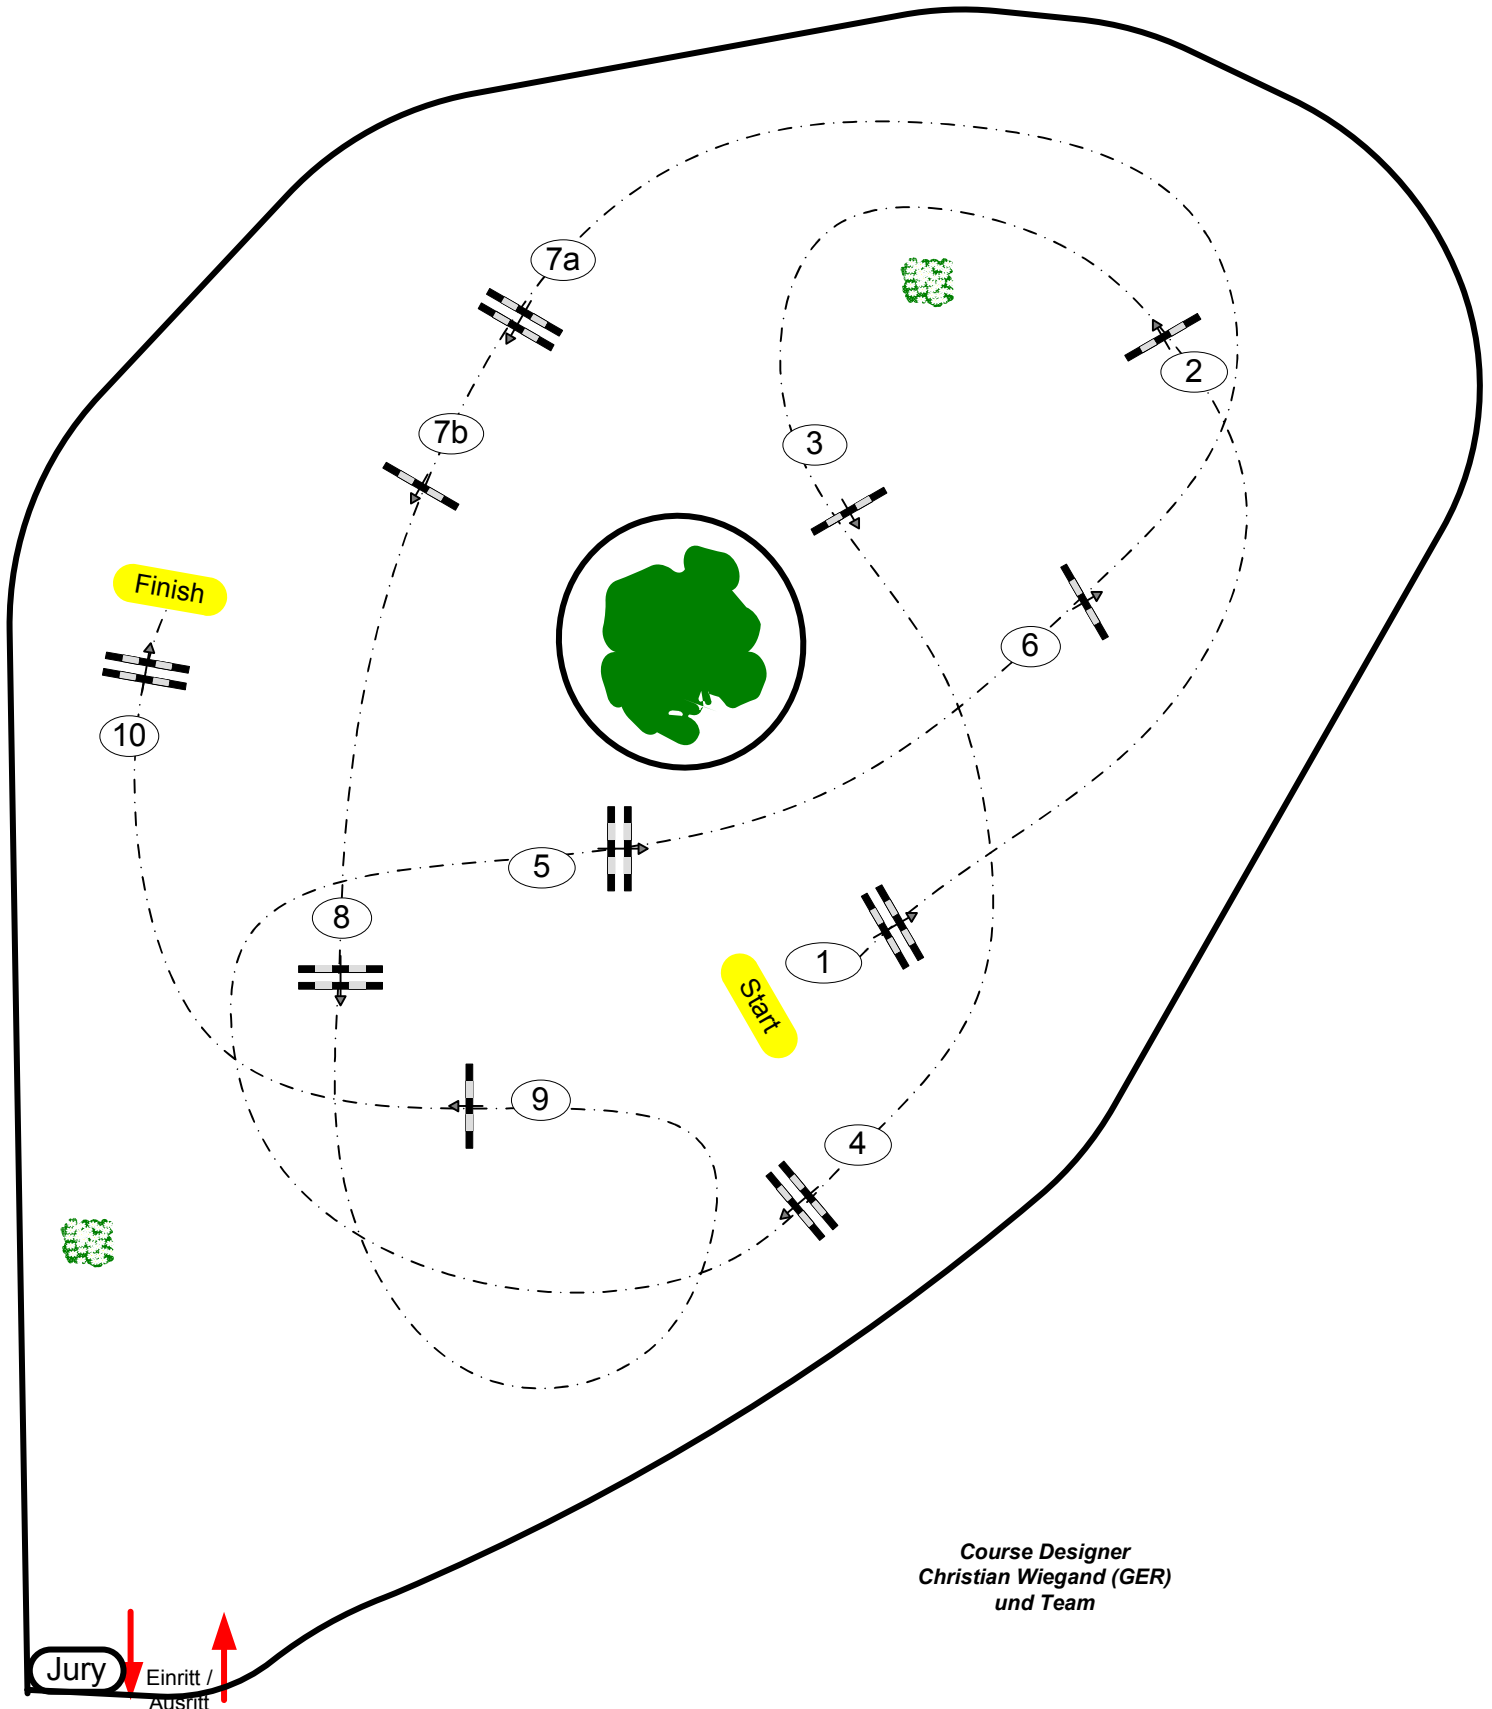

Class No.: 19

Janz Trophy Competition against the clock

Table: A
 National RG: 501 A 1
 FEI RG / Art.
 Height: 1,35 m

Speed: 350 m/min
 Length: 420 m
 Time allowed: 72 sec
 Time limit: 144 sec

Jump-off: 0
 Length:
 Time allowed:
 Time limit: