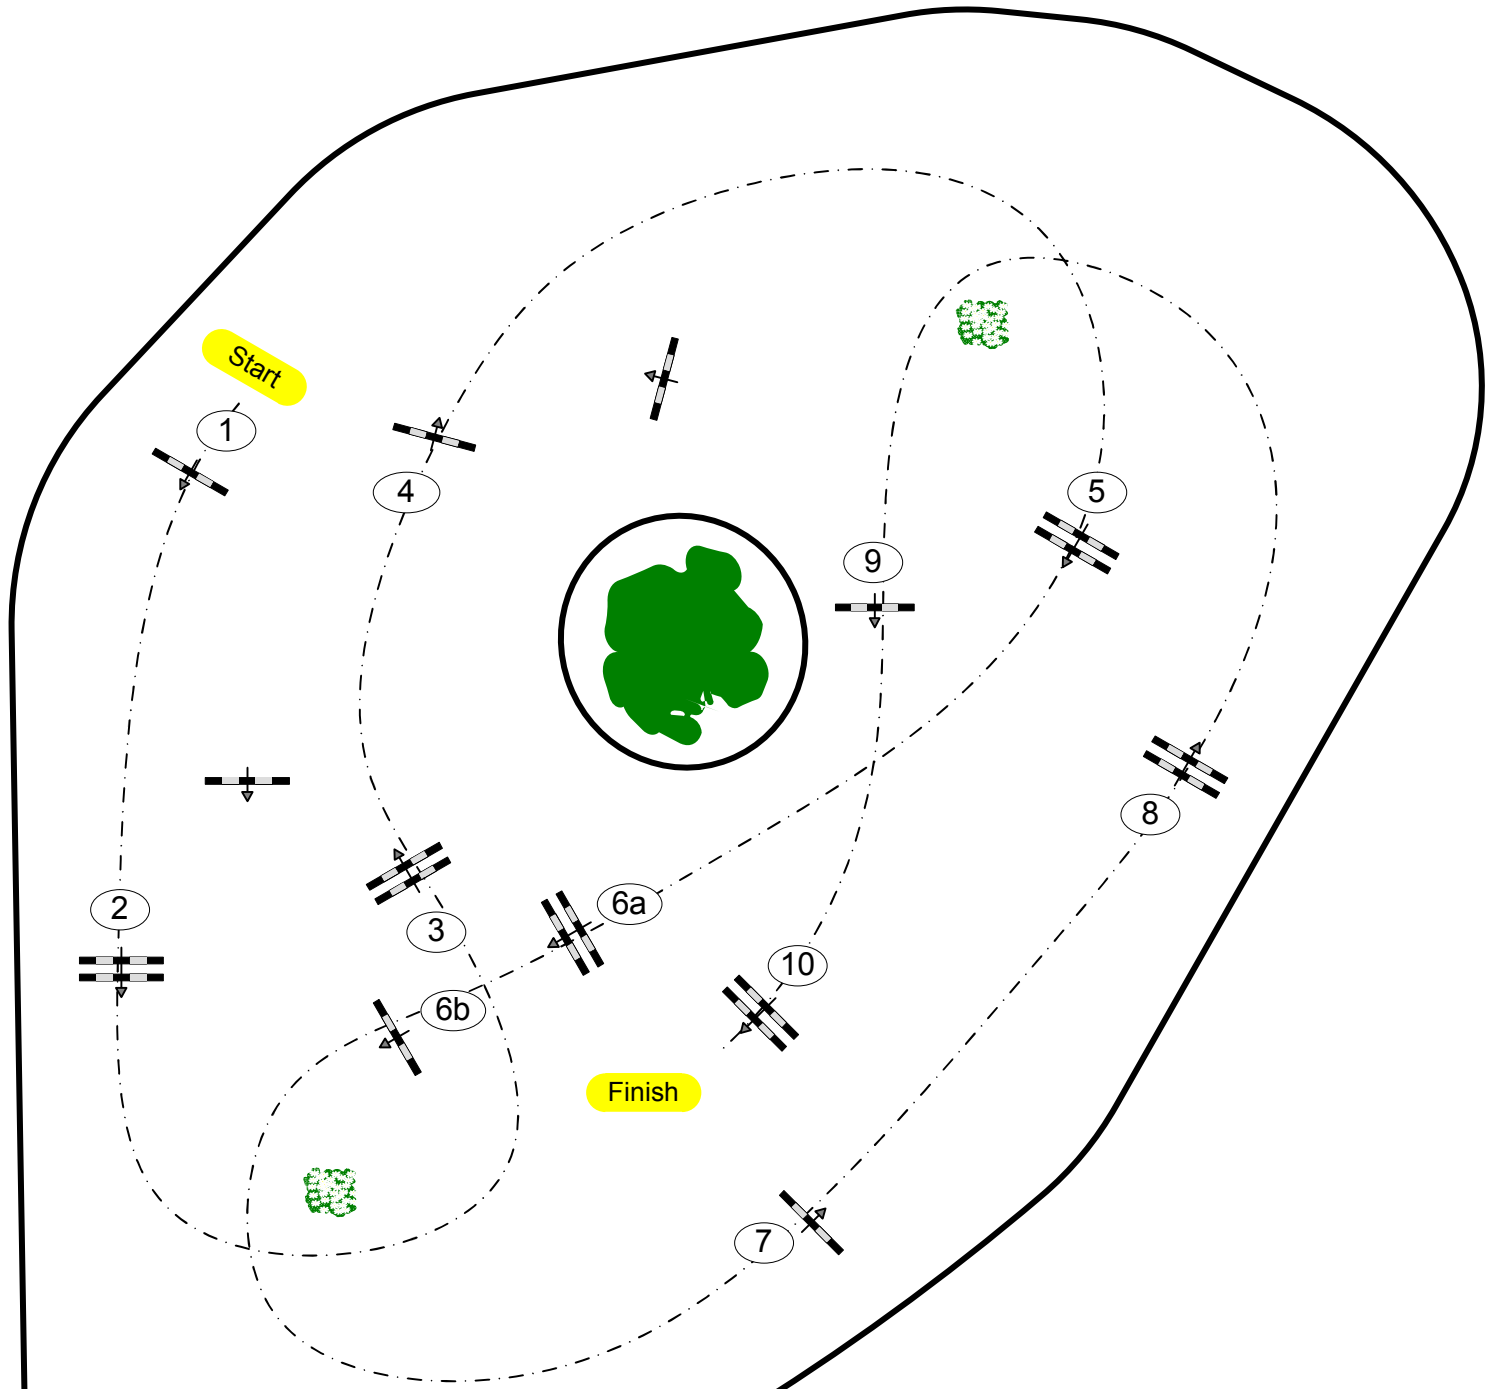

# CSI\*\*\*Paderborn 2017

Class No.: 27

Eggersmann Junior Cup

Stilspringprüfung KI M\*

Table: A  
National RG: 520,3a  
FEI RG / Art.  
Height: 1,25 m

Speed: 350 m/min  
Length: 420 m  
Time allowed: 72 sec  
Time limit: 144 sec

Jump-off:  
Length:  
Time allowed:  
Time limit:

Course Designer  
Christian Wiegand (GER)  
und Team

Jury Einritt / Ausritt