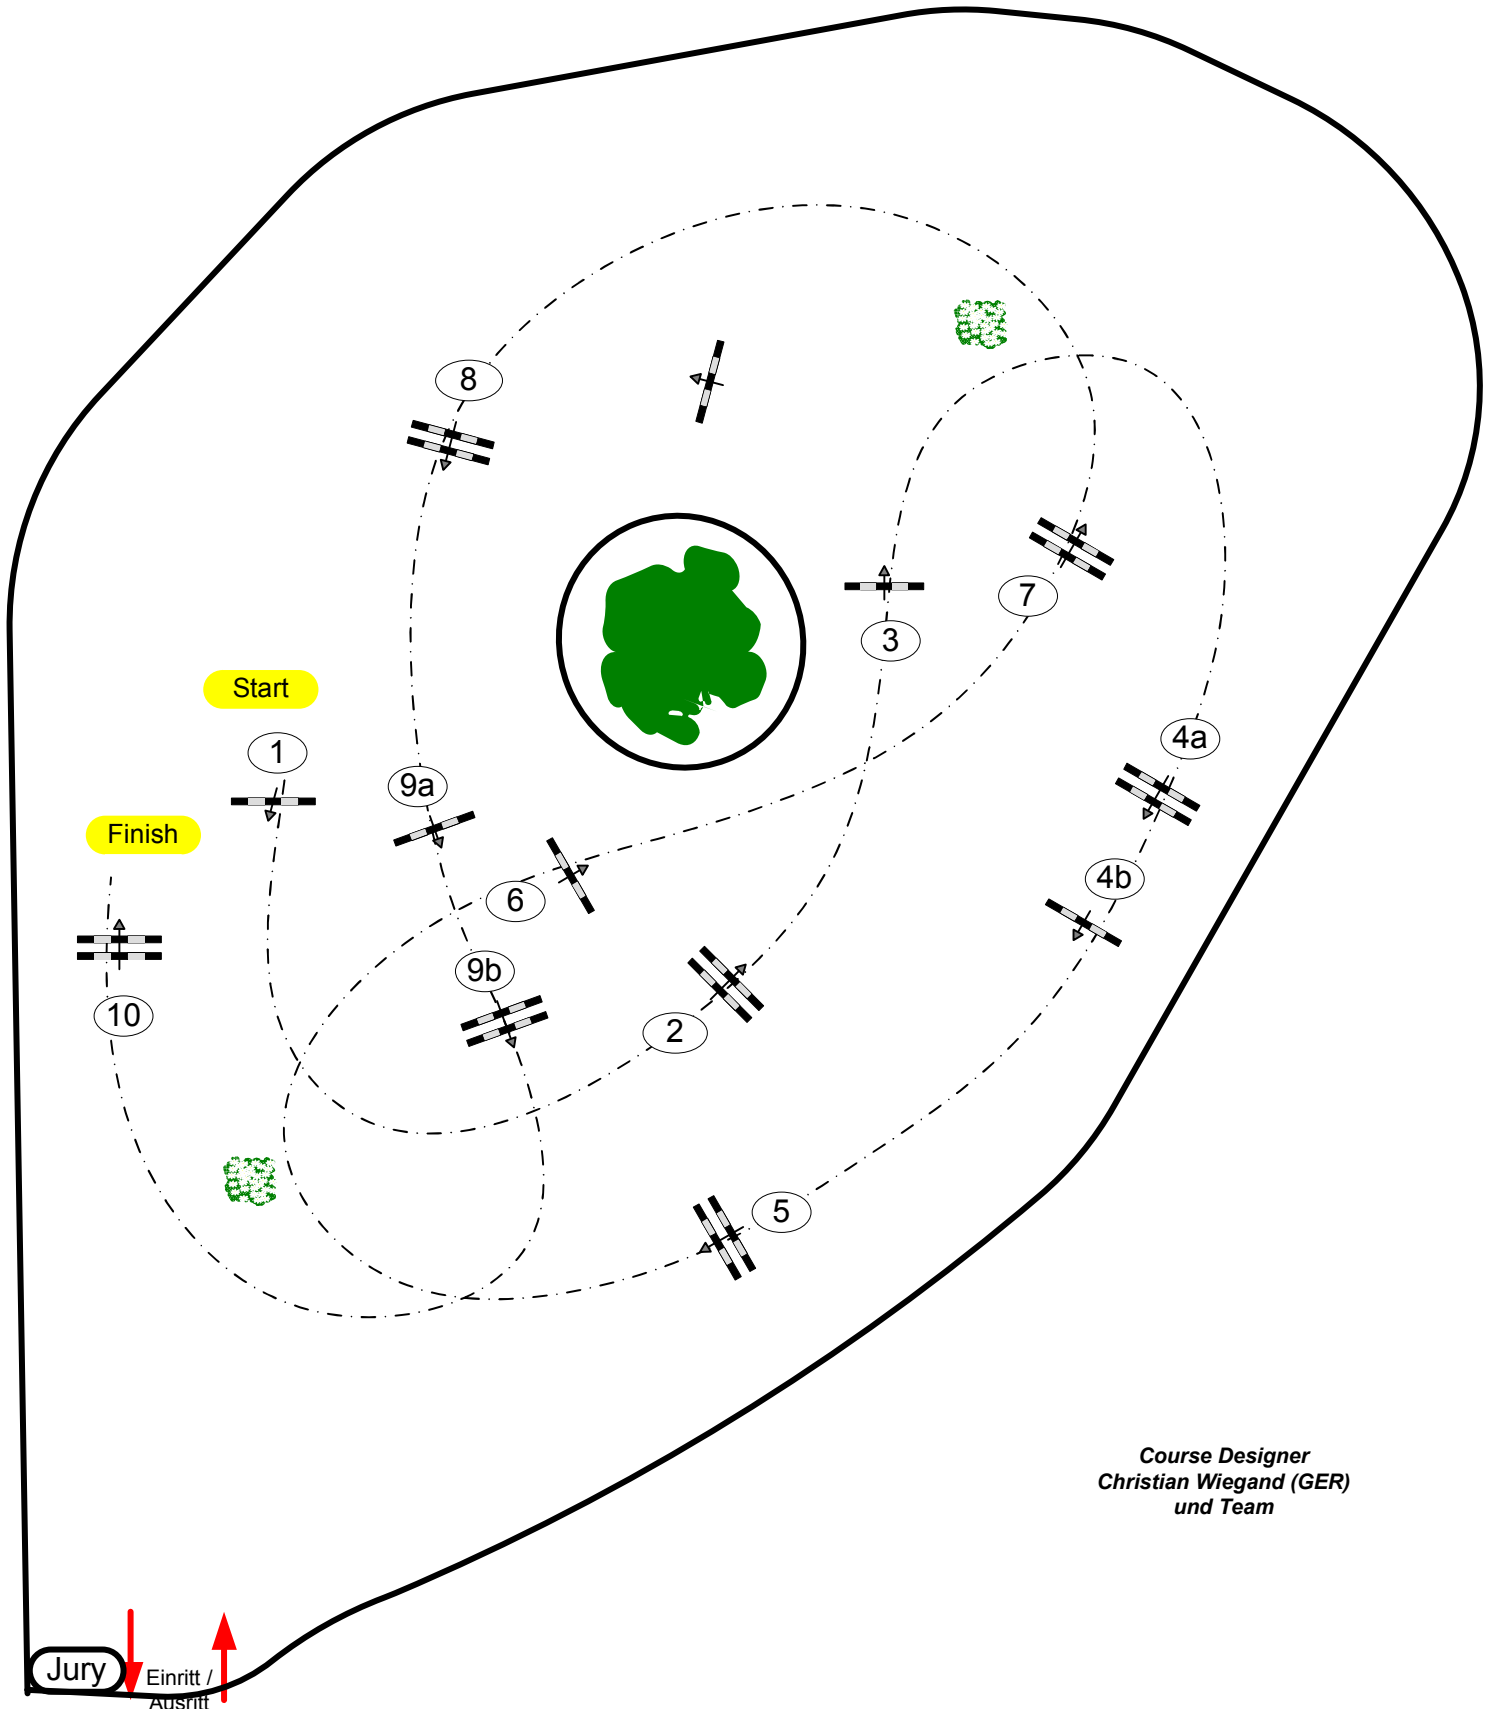

CSI***Paderborn 2017

Class No.: 29

Springferde M*

Table: A
National RG: 363,1
FEI RG / Art.
Height: 1,25 m

Speed: 350 m/min
Length: 410 m
Time allowed: 71 sec
Time limit: 142 sec

Jump-off:
Length:
Time allowed:
Time limit: