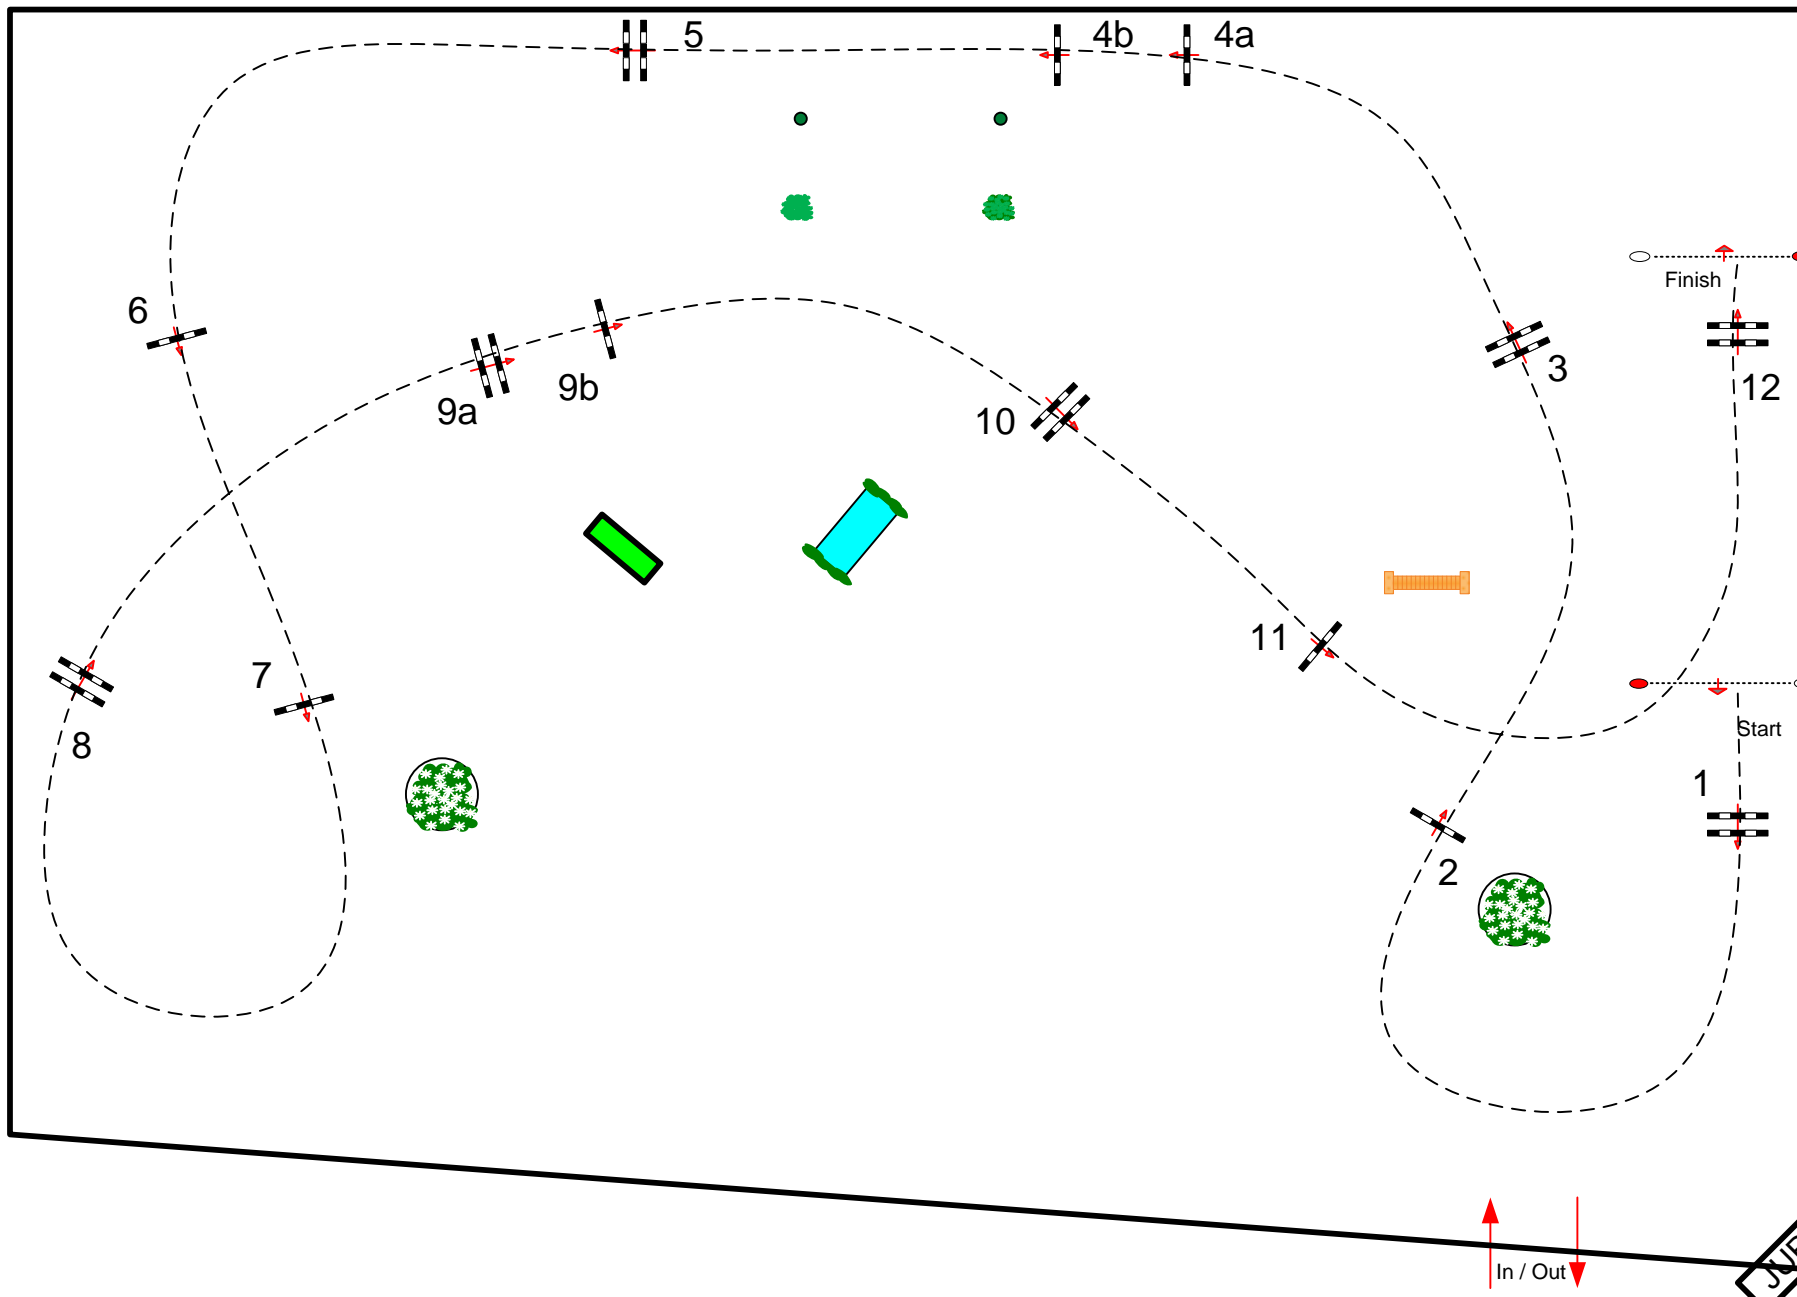

LGCT of VALKENSWAARD

11-13 August 2017

Class No.: S21 CSI 1*

Competition against the clock

Saturday 12th August 2017

Start: 10.30

Table: A
 National RG:
 FEI RG / Art. 238.2.1
 Height: 1,35 m

Speed: 350 m/min

Length: 450 m

Time allowed: 78 sec

Time limit: 156 sec

Obstacles: 12

Efforts: 14

Course Designer
Uliano Vezzani

u.vezzani@libero.it

Assistants: