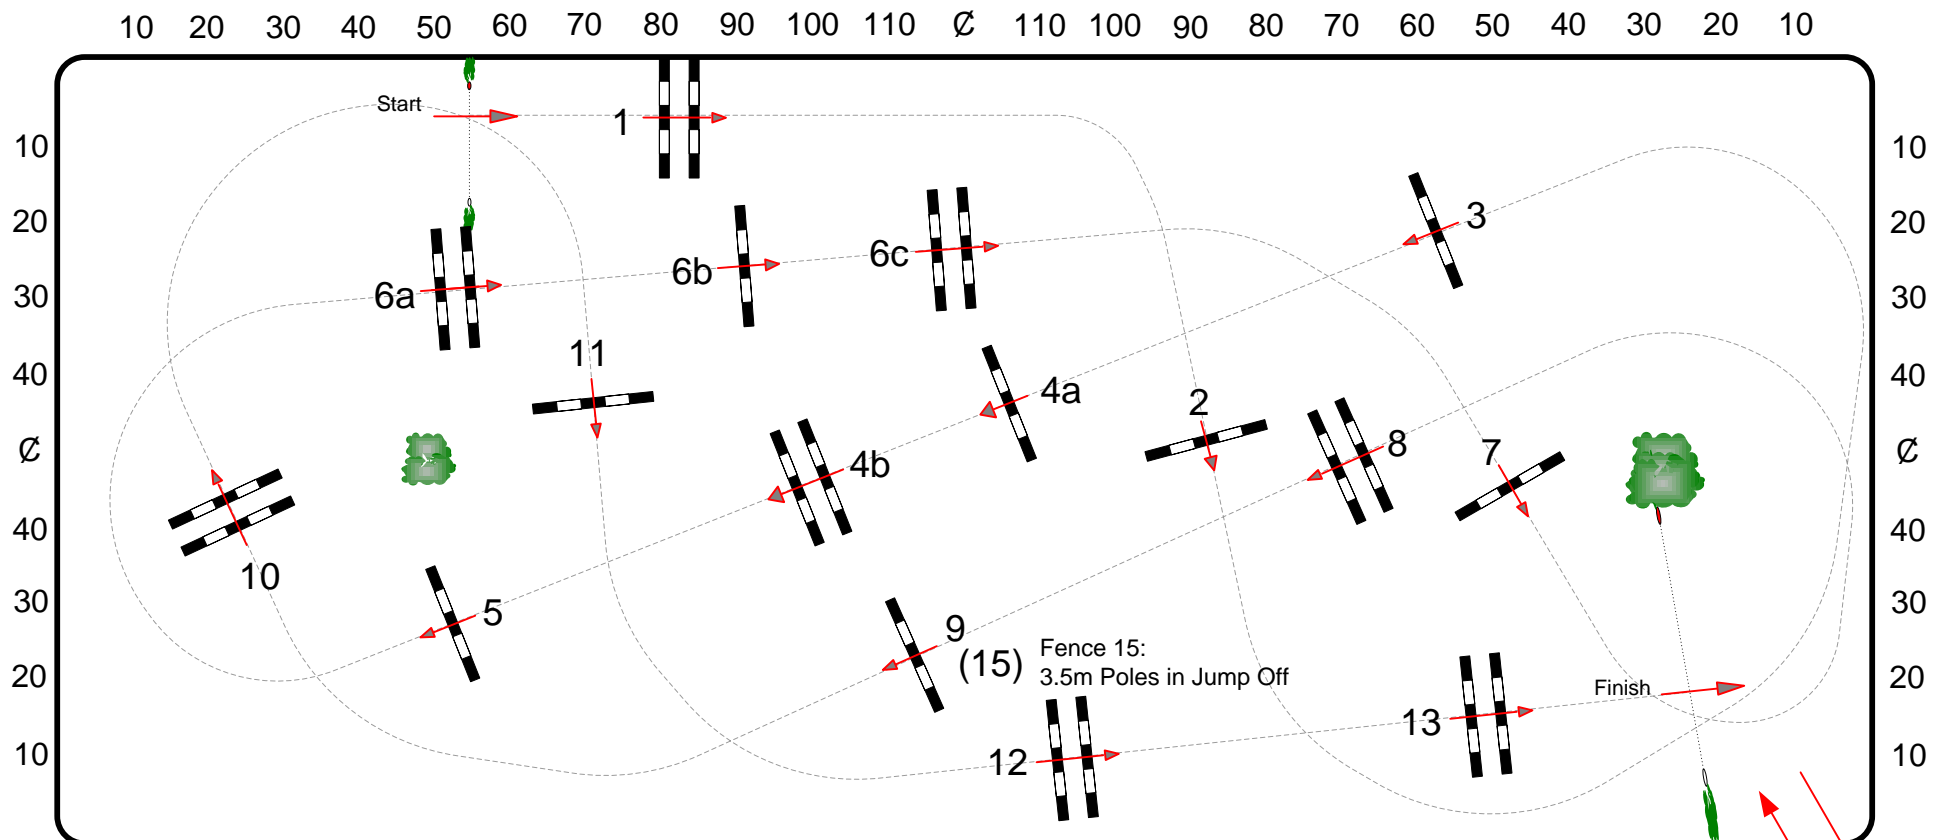

# THE KINGSLAND OSLO INTERNATIONAL CSI – W 5\* 2017

**Class No.: 8**

**Longines FEI World Cup CSI5\* - Presented by Kingsland**

**Sunday 15 October 2017**

Table: A	Speed: 350 m/min	Obstacles: 1-13	1st Jump-off: (15), 10, 11, 12, 3, 4ab, 1, 7
National RG: N/A	Length: 410 m	Efforts: 16	Length: 295 m
FEI RG / Art. 238.2.2 + 654	Time allowed: 71 sec	Penalty sec: N/A	Time allowed: 51 sec
Height: 1,60 m	Time limit: 142 sec	Closed combination: N/A	Time limit: 102 sec

**Fence 15: 3.5m Poles in Jump Off**

C.D: Bob Ellis (GBR)

Total Prize Fund NOK 1, 500,000

Longines Ranking Class

**JURY**

**In / Out Gate**