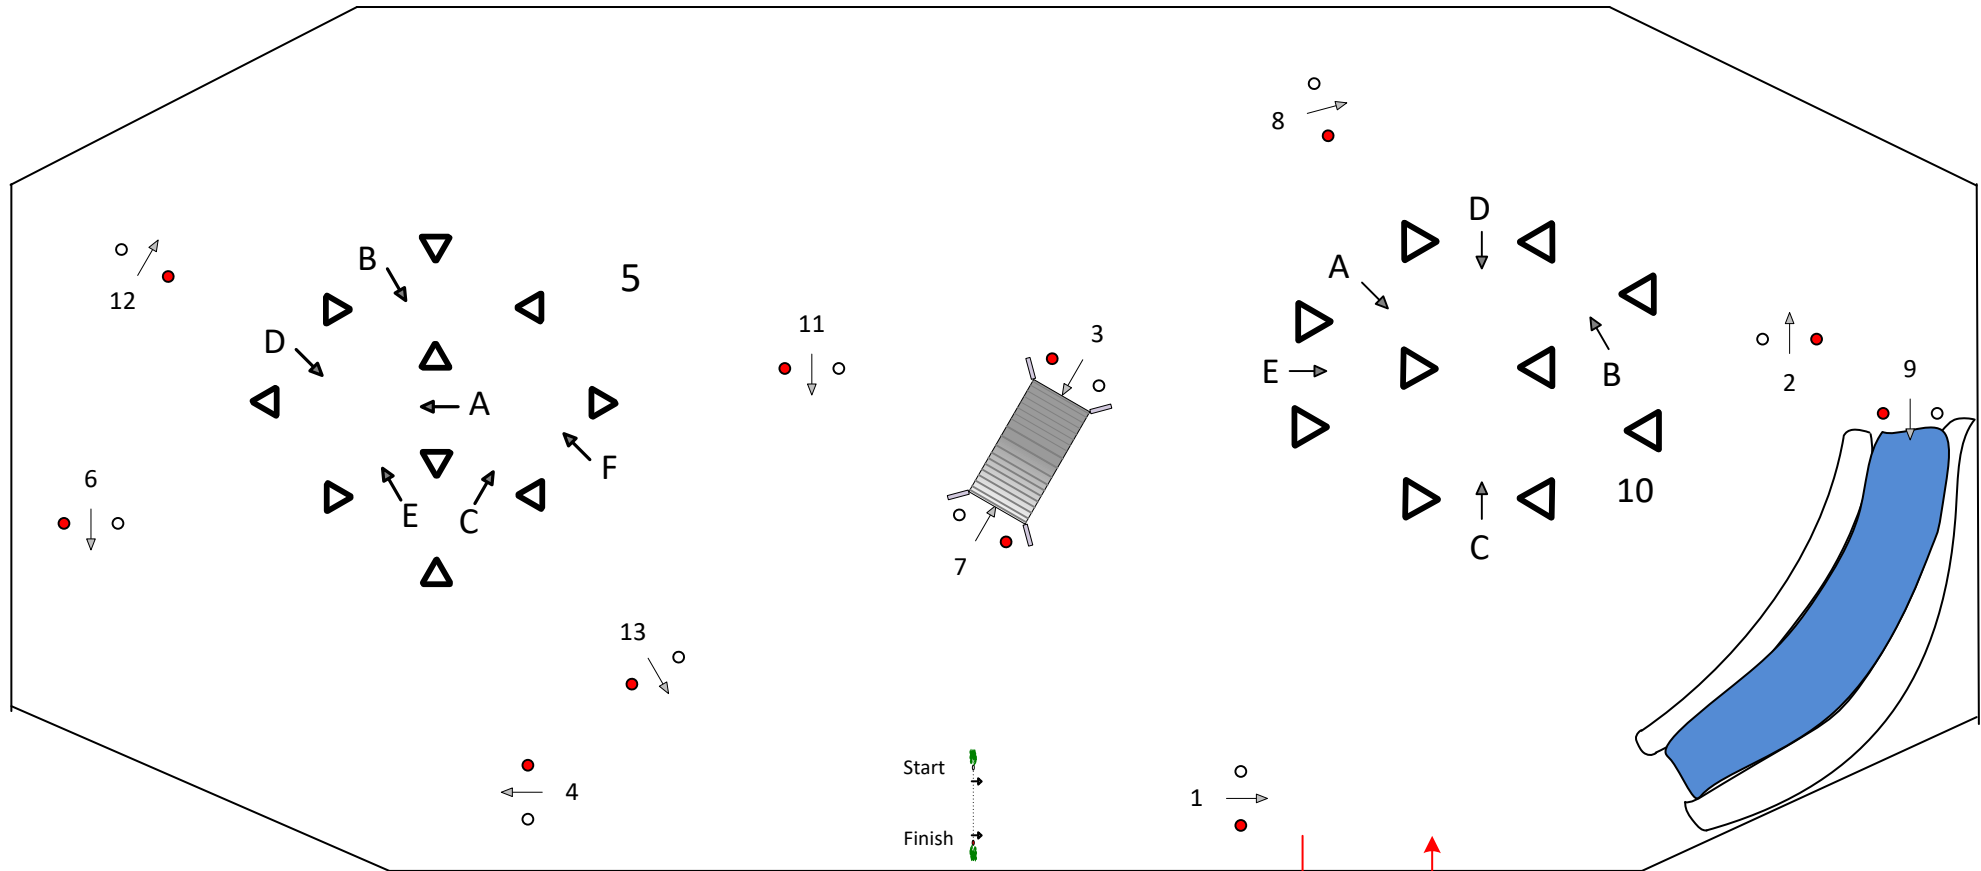

Speed: 230 m/Min.
Obstacles: 13
Supplement: cm
Face: 190 cm

Length: 740 mtr.
Time allowed: 194 sek.
Time limit: 388 sek.
Penalty sec: 5 sek.

Drive Off: complete course
Speed: 230 m/Min.
Supplement: 30 cm
Face: 190 cm

Length: 740 mtr.
Time allowed: 194 sek.
Time limit: 5 sek.

0 5 10 15 20 25 30 35 40 45 50 55 60 65 70 75 80 85 90

Start
Finish

Einfahrt /
Ausfahrt

Course Designer
Dr. W. Asendorf / GER