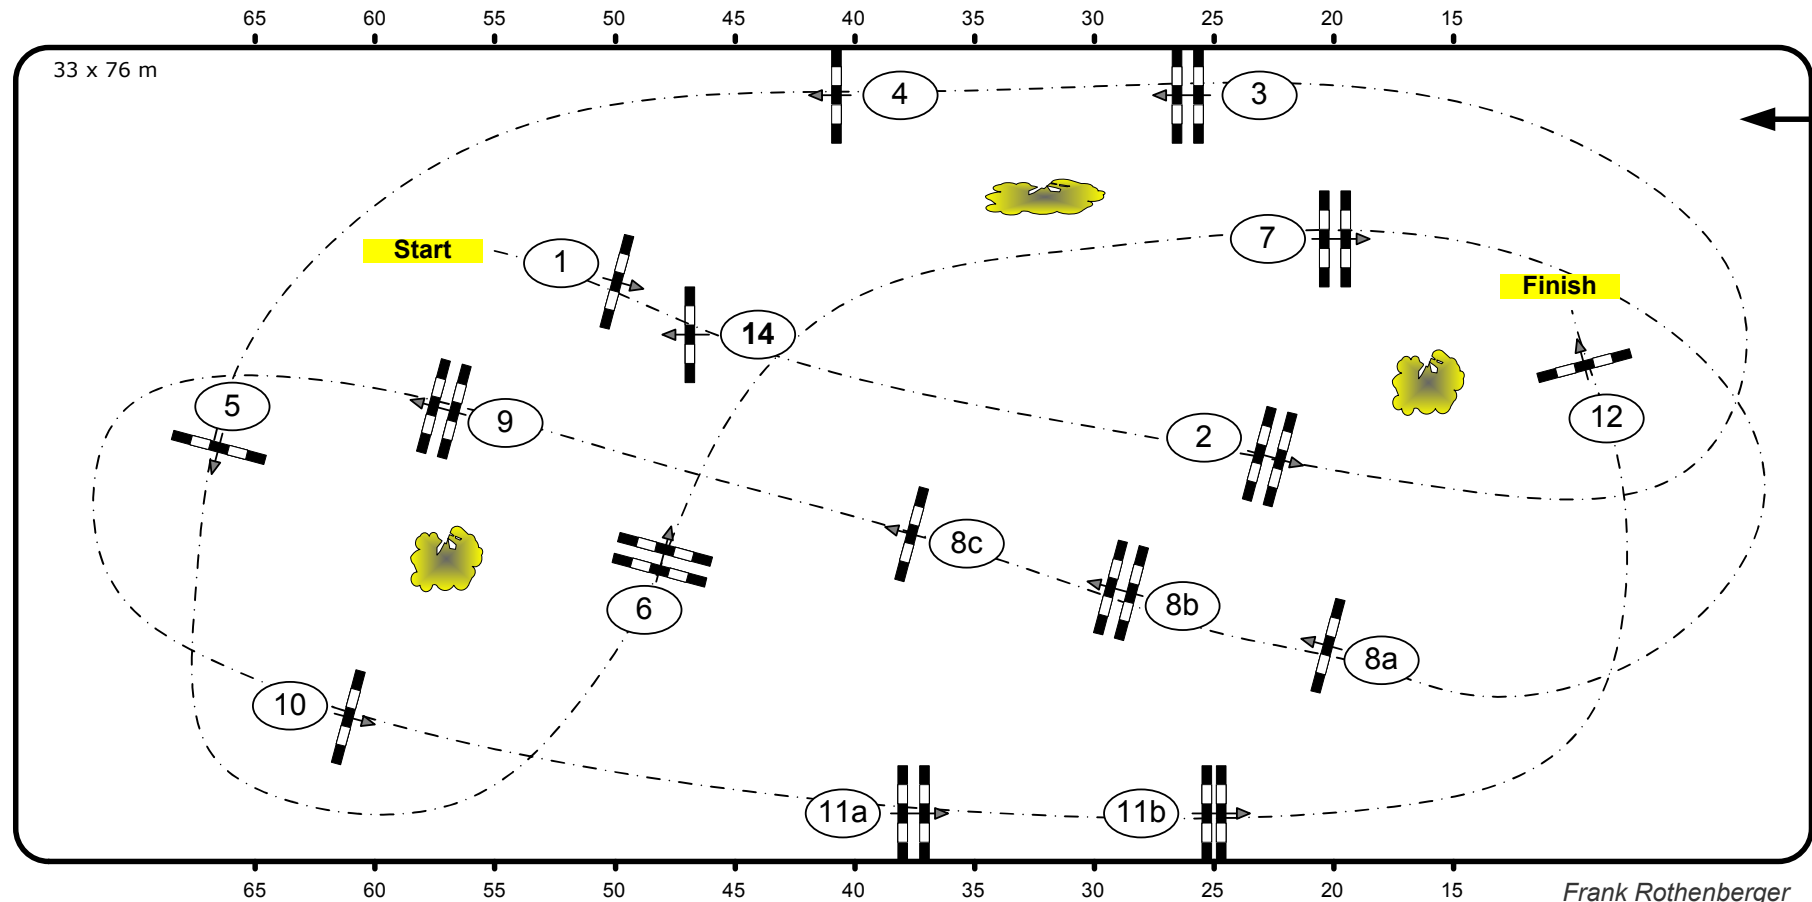

Class No.: 5

Championat of Leipzig

Competition with one jump-off

Table: A
National RG:
FEI RG / Art. 238.2.2
Height: 1,50 m

Speed: 350 m/min
Length: 360 m
Time allowed: 62 sec
Time limit: 124 sec

Obstacles: 12
Efforts: 15
Penalty sec:
Closed combination:

1st Jump-off: **3-5-6-7-8ab-11b-14**
Length: 280 m
Time allowed: 48 sec
Time limit: 96 sec

Frank Rothenberger
Christian Wiegand