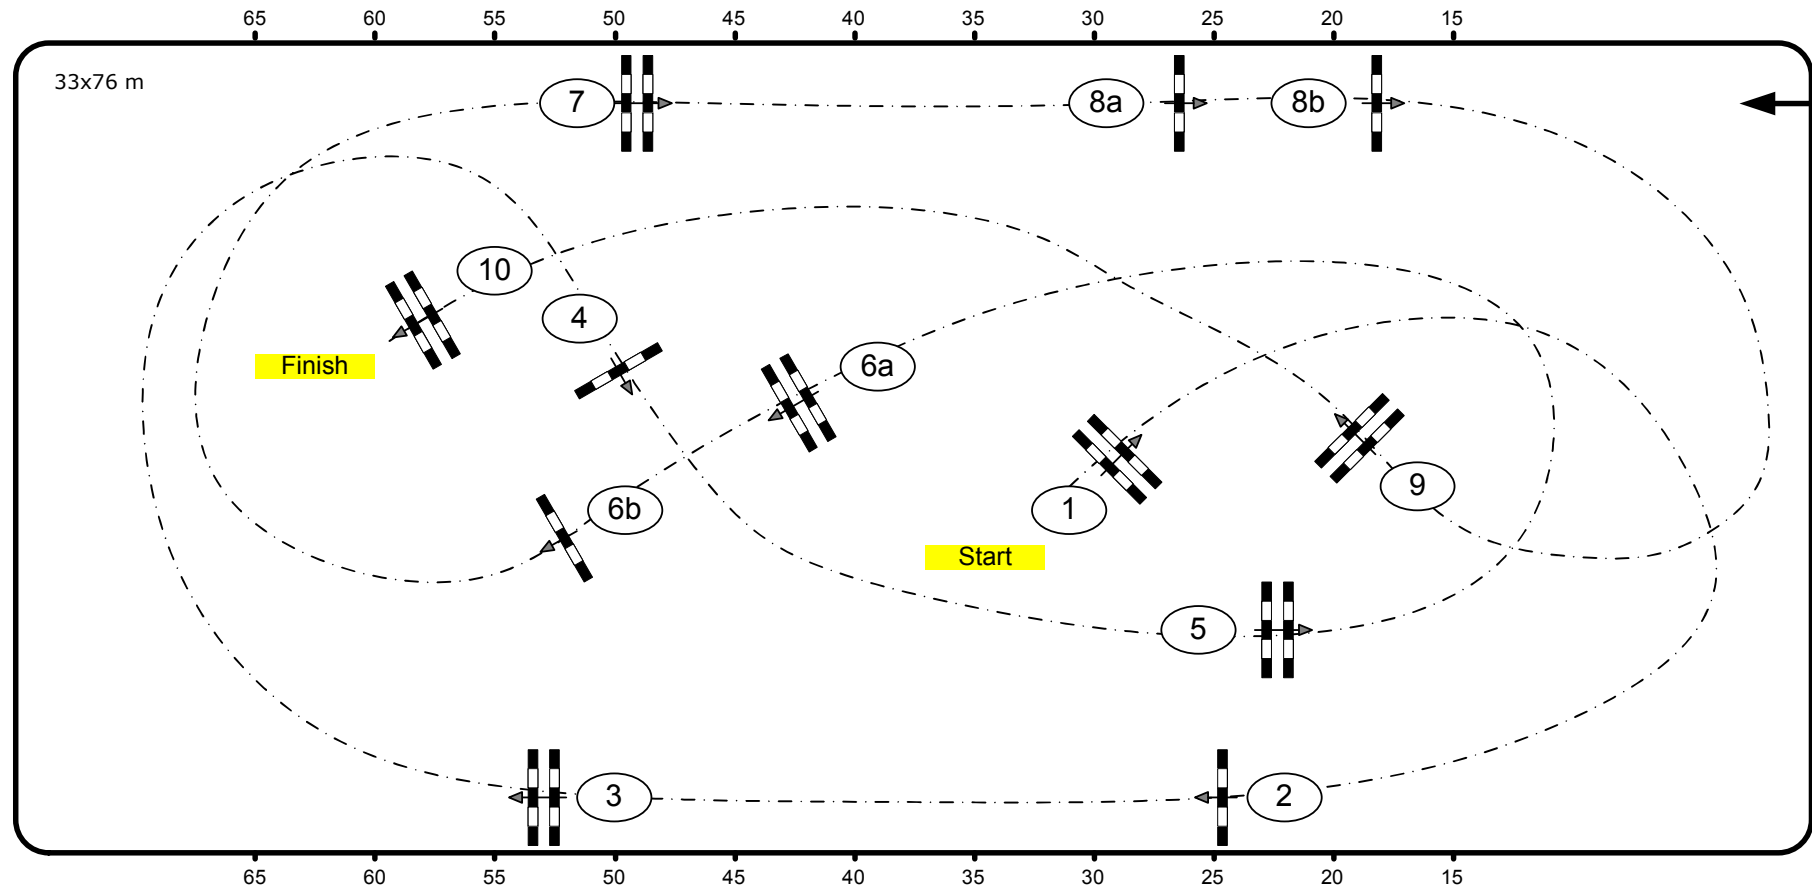

**Class No.: 32**

**Goldener Sattel**

**Stilspringprüfung Kl. M**

Table: A  
National RG: 520,3f  
FEI RG / Art. 0  
Height: 1,35 m

Speed: 350 m/min  
Length: 400 m  
Time allowed: 69 sec  
Time limit: 138 sec

Obstacles: 10  
Efforts: 12  
Penalty sec:  
Closed combination:

1st Jump-off:  
Length: 0 m  
Time allowed: 0 sec  
Time limit: 0 sec

Frank  
Rotherberger  
Christian Wiegand

Eq