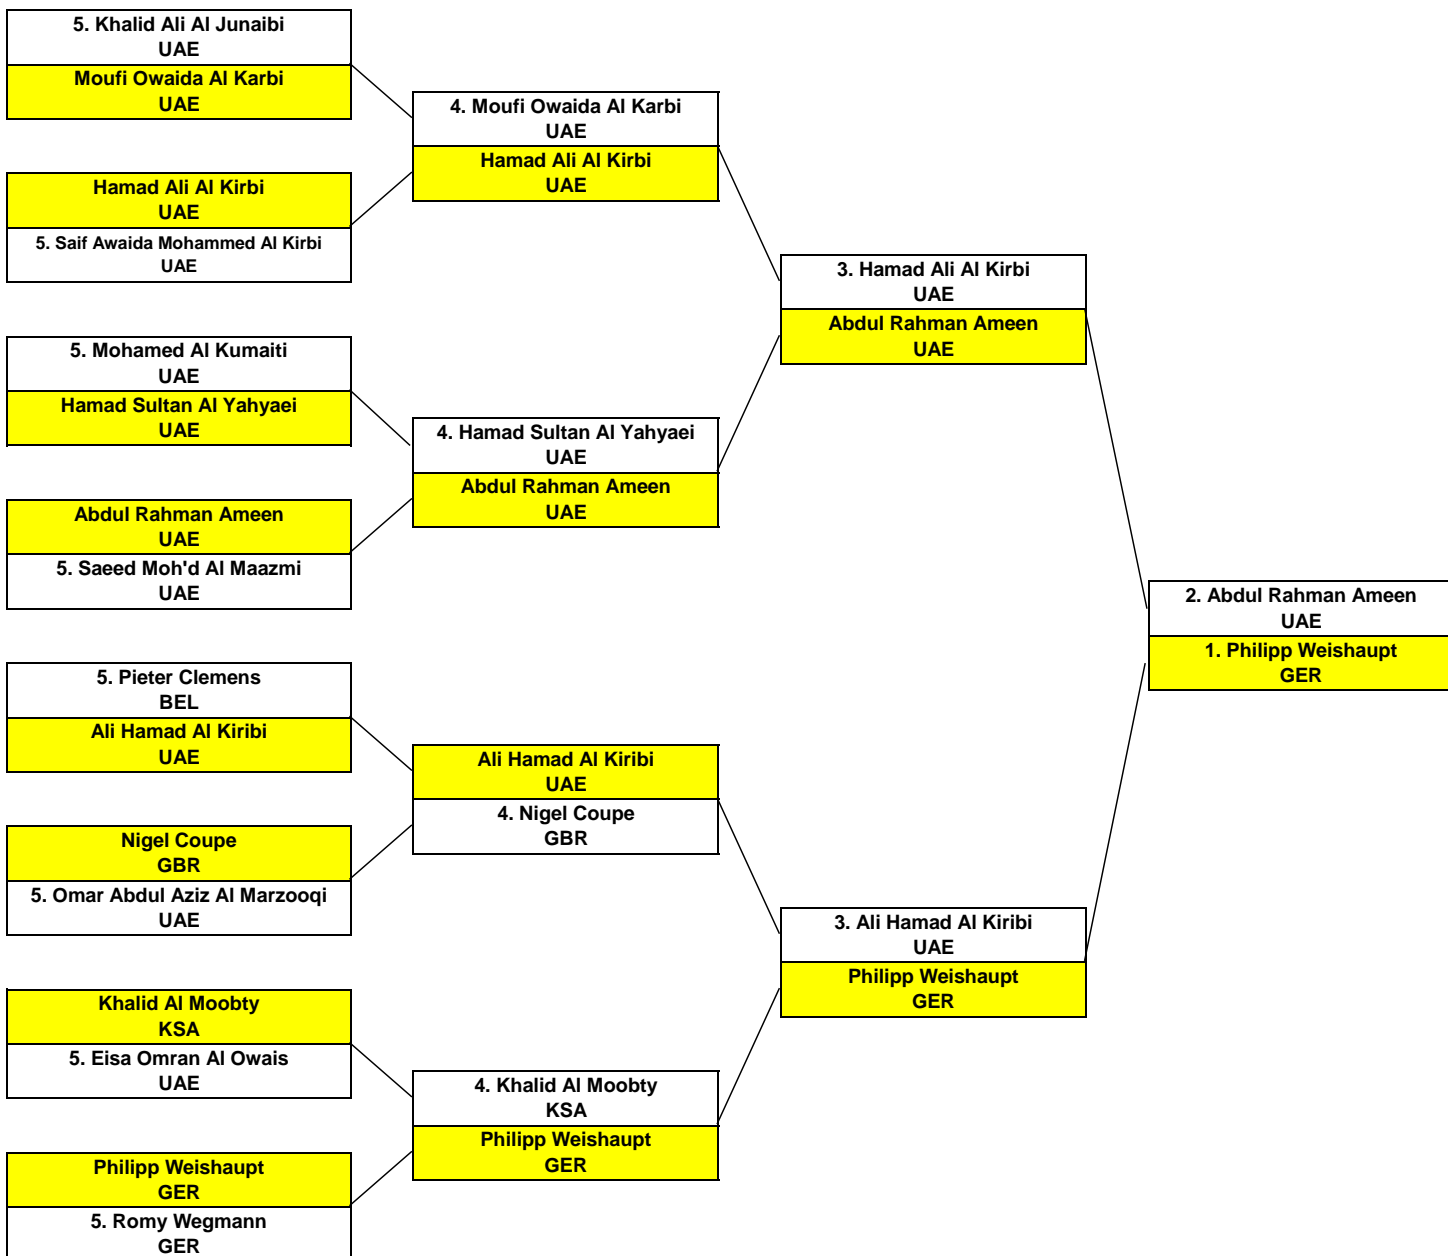

## N10 - Nat. Knock-out competition

Friday, 12th January 2018 - 18.30 hrs

Judges:

-----

-----