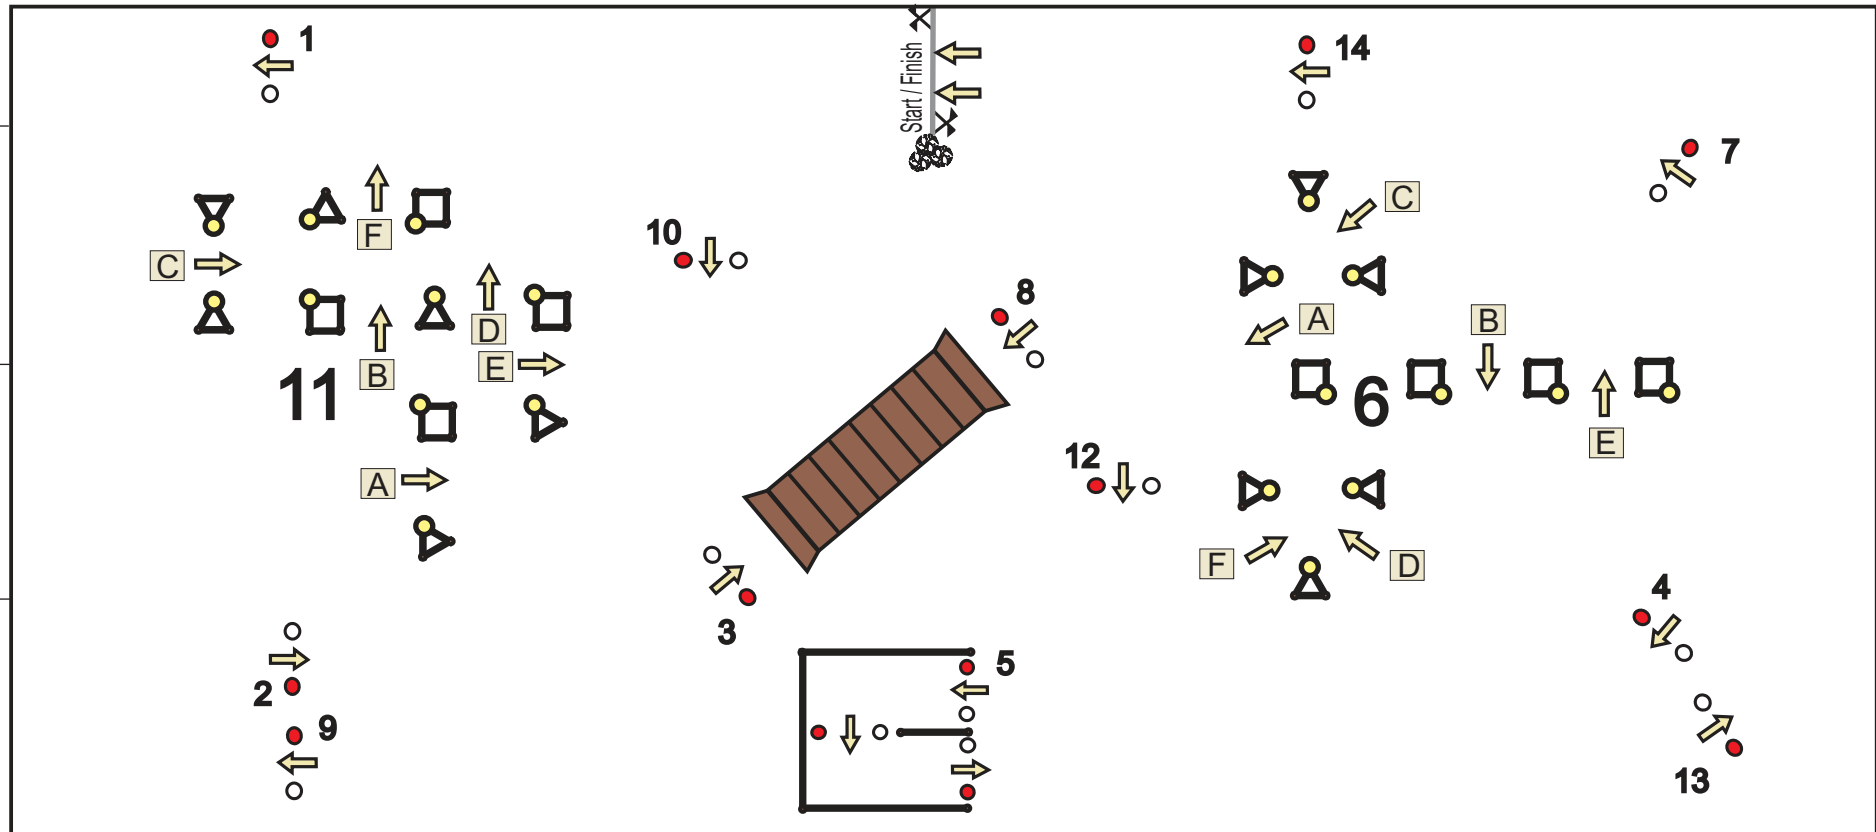

Jury

In / Uit

Second round: 1-2-3-4-5-6ABCDEF 7-8-9-10-11ABCDEF 13-14

○ = Knock down