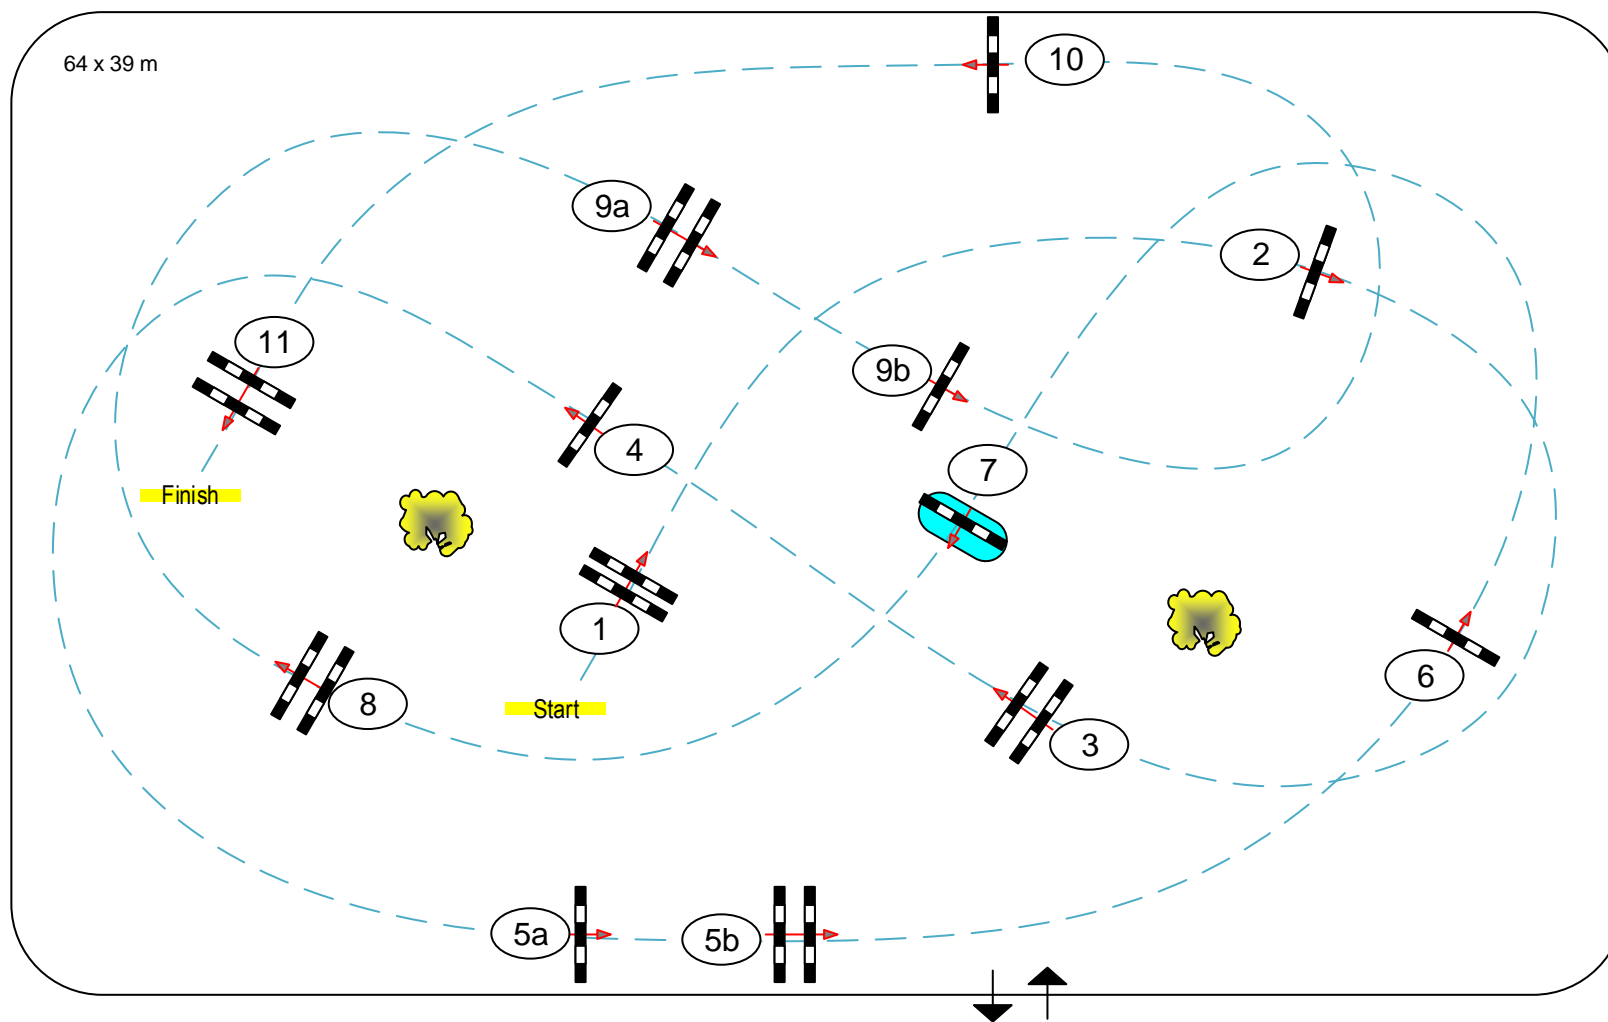

# LONGINES CSI BASEL 2018

Class No. 01

Amateure B

Competition against the clock

Table: A  
National RG:  
FEI RG / Art. 238.2.1  
Height: 1,20 m

Speed: 350 m/min  
Length: 410 m  
Time allowed: 71 sec  
Time limit: 142 sec

Obstacles: 11  
Efforts: 13  
Penalty sec:  
Closed combination:

Course Design Team:

Frank-Rothenberger.de  
G rard Lachat  
Peter Schumacher

Sylvain Rossier  
Beat Holzer  
Stefan Schaub  
Hans Zbinden