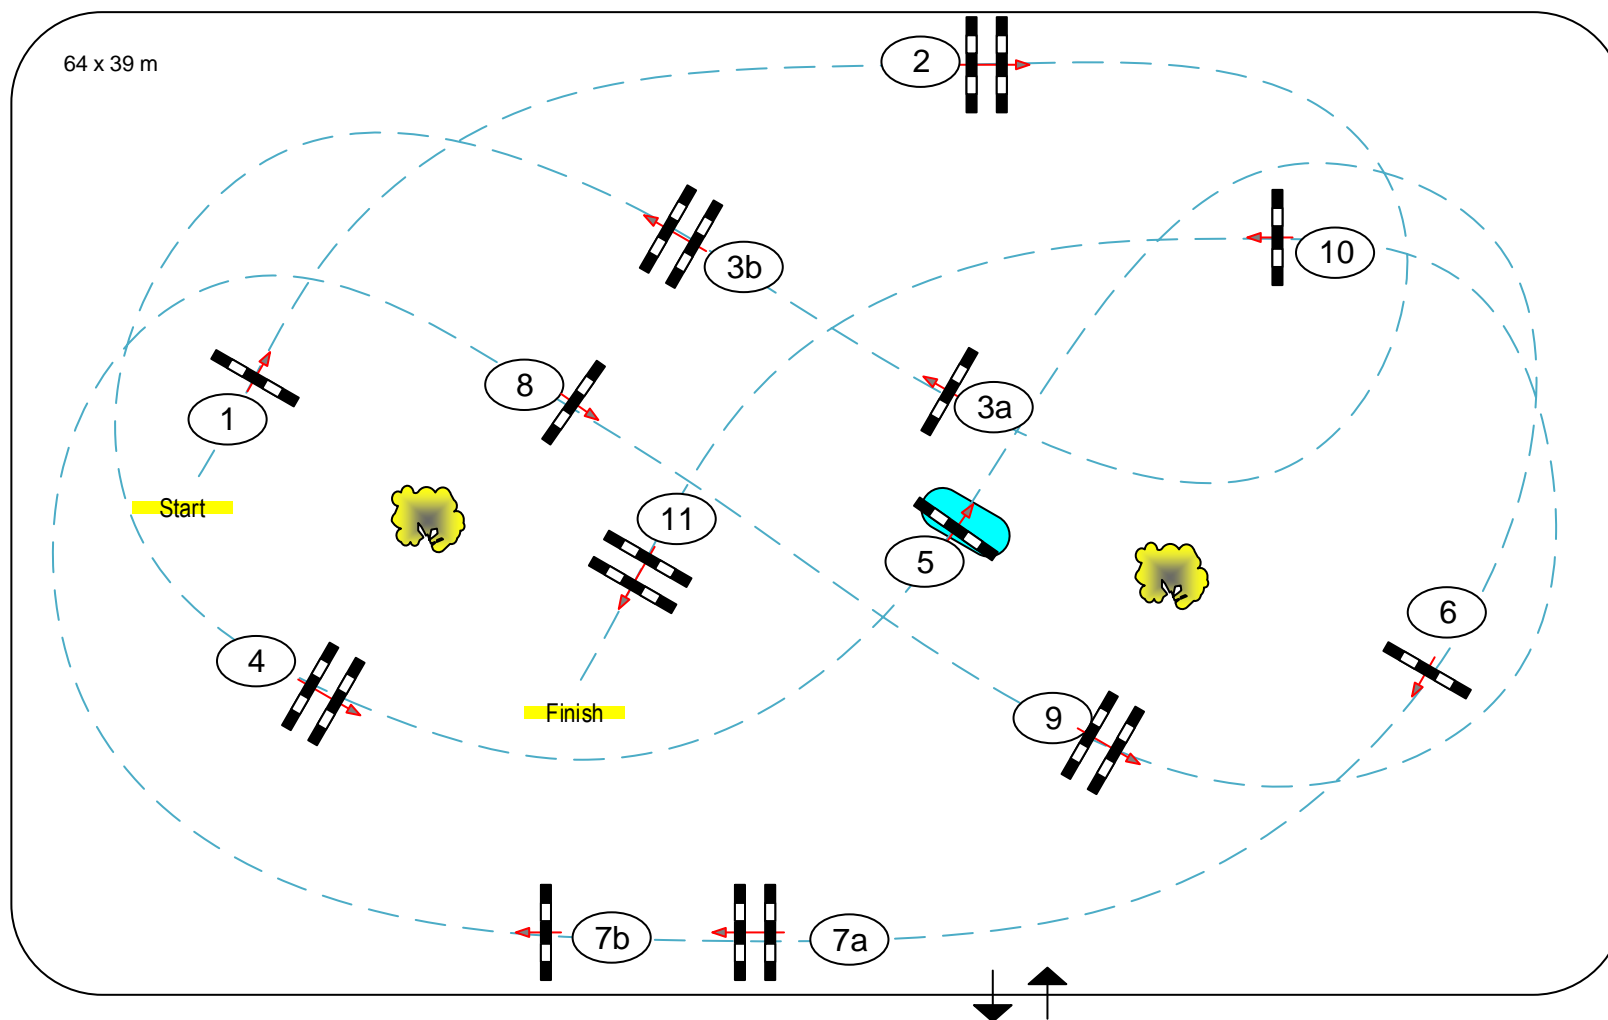

LONGINES CSI BASEL 2018

Class No. 02

Amateure A

Competition against the clock

Table: A
National RG:
FEI RG / Art. 238.2.1
Height: 1,30 m

Speed: 350 m/min
Length: 410 m
Time allowed: 71 sec
Time limit: 142 sec

Obstacles: 11
Efforts: 13
Penalty sec:
Closed combination:

Course Design Team:

Frank-Rothenberger.de
G rard Lachat
Peter Schumacher

Sylvain Rossier
Beat Holzer
Stefan Schaub
Hans Zbinden