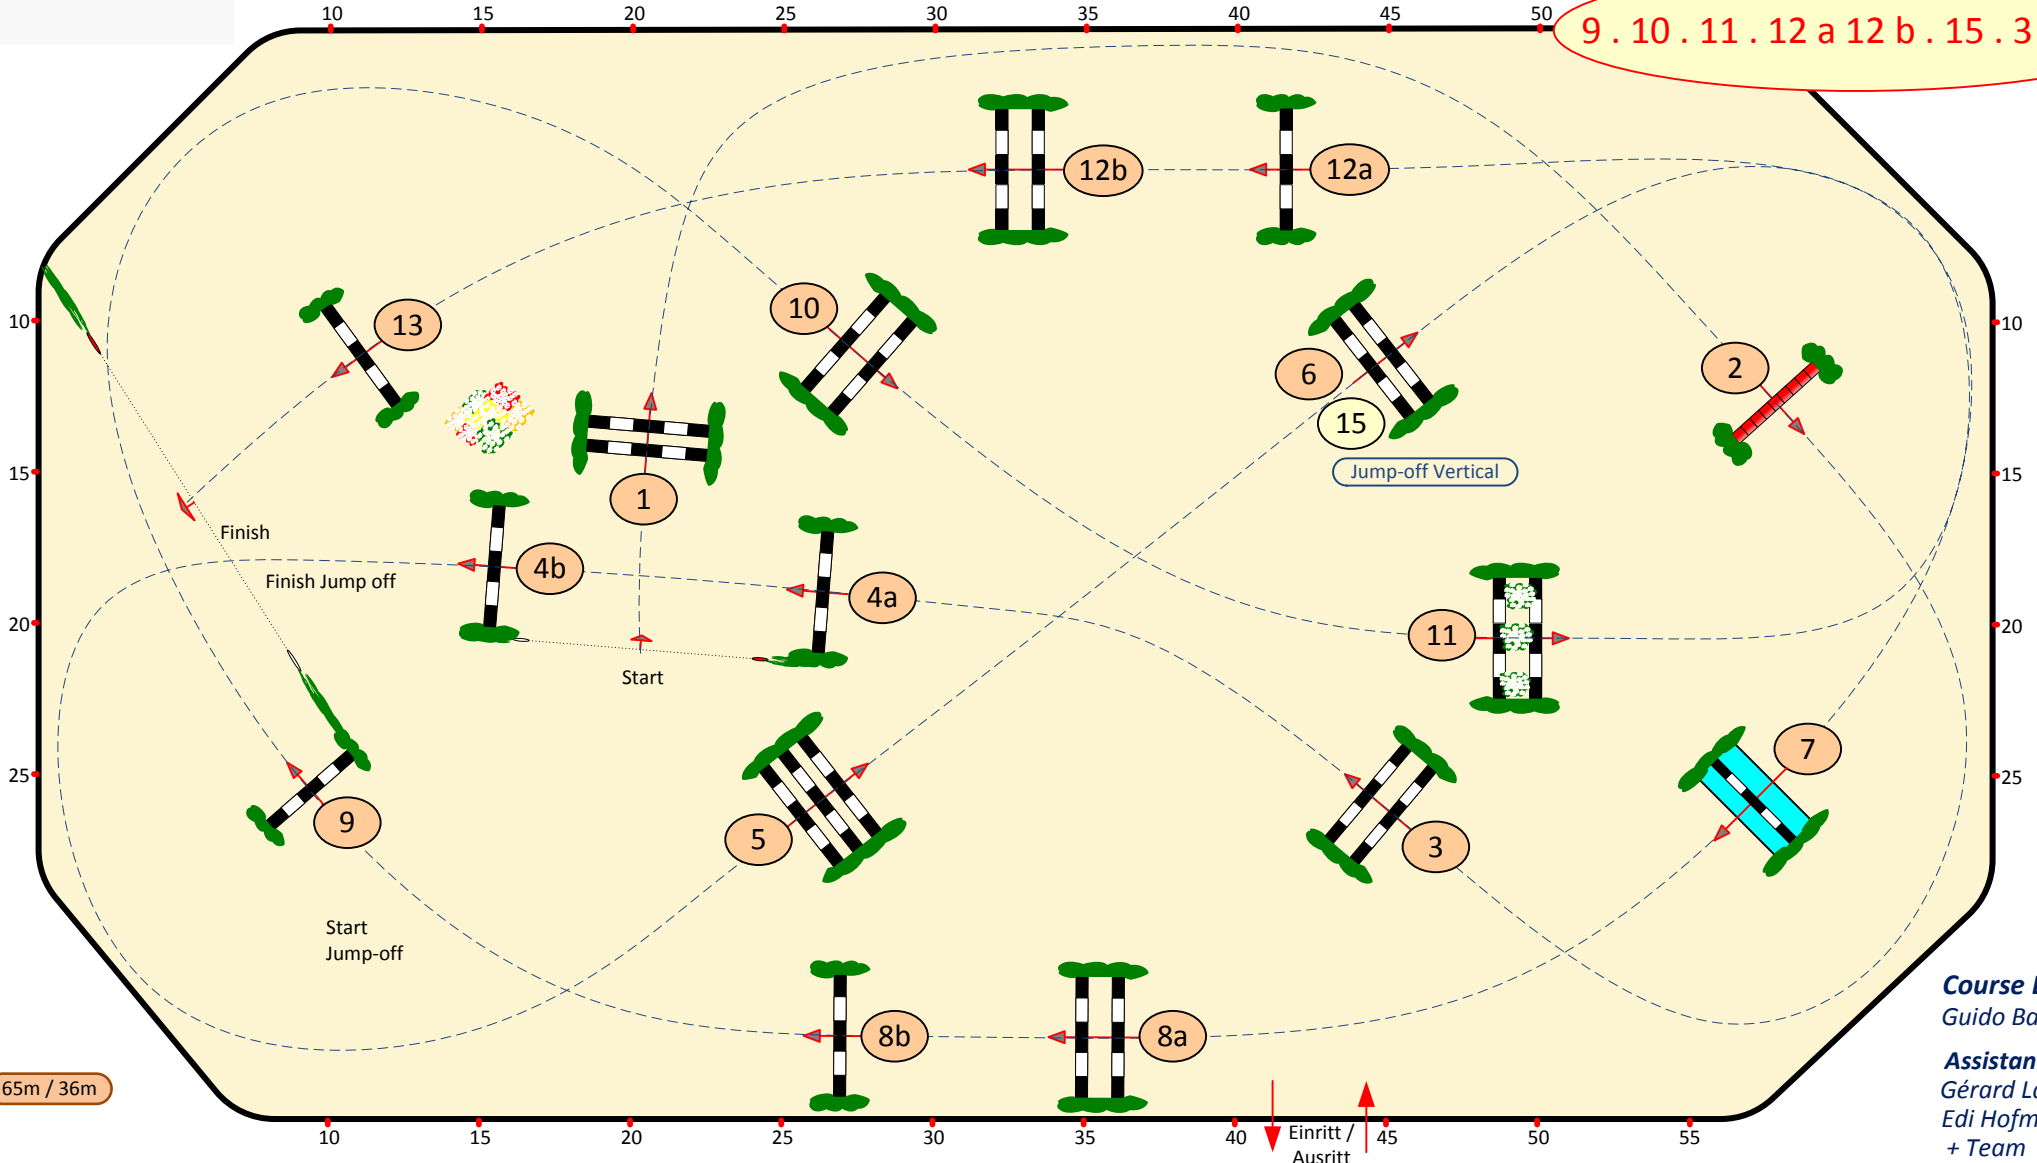

# Mercedes-Benz CSI5\* Zürich 2018

VERIT Immobilien AG

Against the clock with Jump-off

Sonntag, 28. Januar 2018

Start: 10:30 Uhr

Table: A  
National RG:  
FEI RG / Art. 238.2.2  
Height: 1,50 m

Speed: 350 m/min  
Length: 420 m  
Time allowed: 72 sec  
Time limit: 144 sec

Obstacle: 13  
Efforts: 16  
Penalty sec: 0  
Closed combination:

1st jump-off: 0  
Length: 290 m  
Time allowed: 50 sec  
Time limit: 100 sec

9

9 . 10 . 11 . 12 a 12 b . 15 . 3 . 4 b .

65m / 36m

Course Designer  
Guido Balsiger SUI