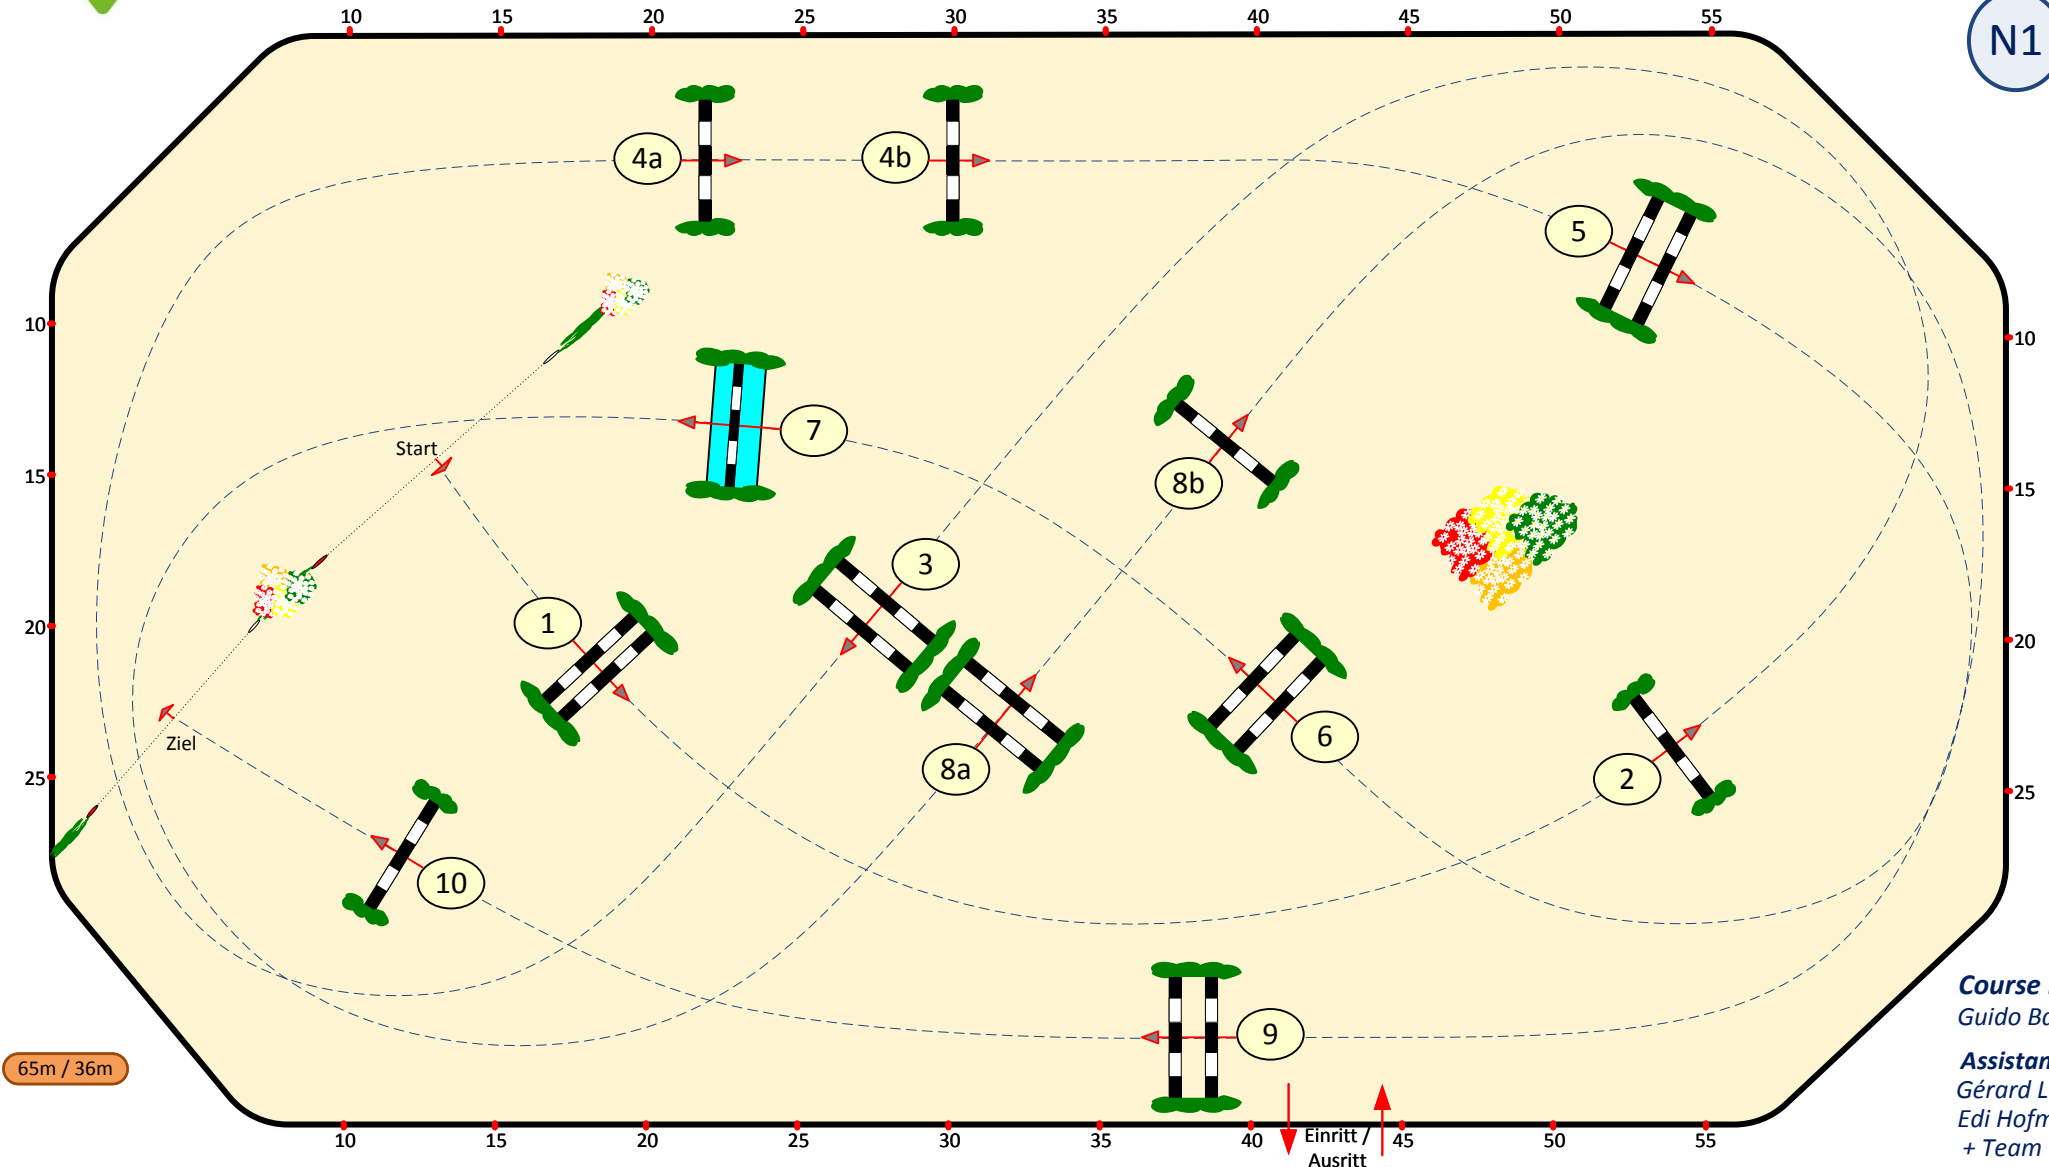

# Mercedes-Benz CSI5\* Zürich 2018

Erdgas Swiss Volunteers

Fehler/Zeit

Klasse: R N 110

Freitag, 26. Januar 2018

Start: 9:20 Uhr

Table: A Zm  
National RG: R N 110  
FEI RG / Art.  
Height: 1,10 m

Speed: 350 m/min  
Length: 440 m  
Time allowed: 76 sec  
Time limit: 152 sec

Obstacle: 10  
Efforts: 12  
Penalty sec:  
Closed combination:

1st jump-off: 0  
Length: 0 m  
Time allowed: 0 sec  
Time limit: 0 sec

N1

**Course Designer**  
Guido Balsiger SUI

**Assistants**  
Gérard Lachat SUI  
Edi Hofmann SUI  
+ Team