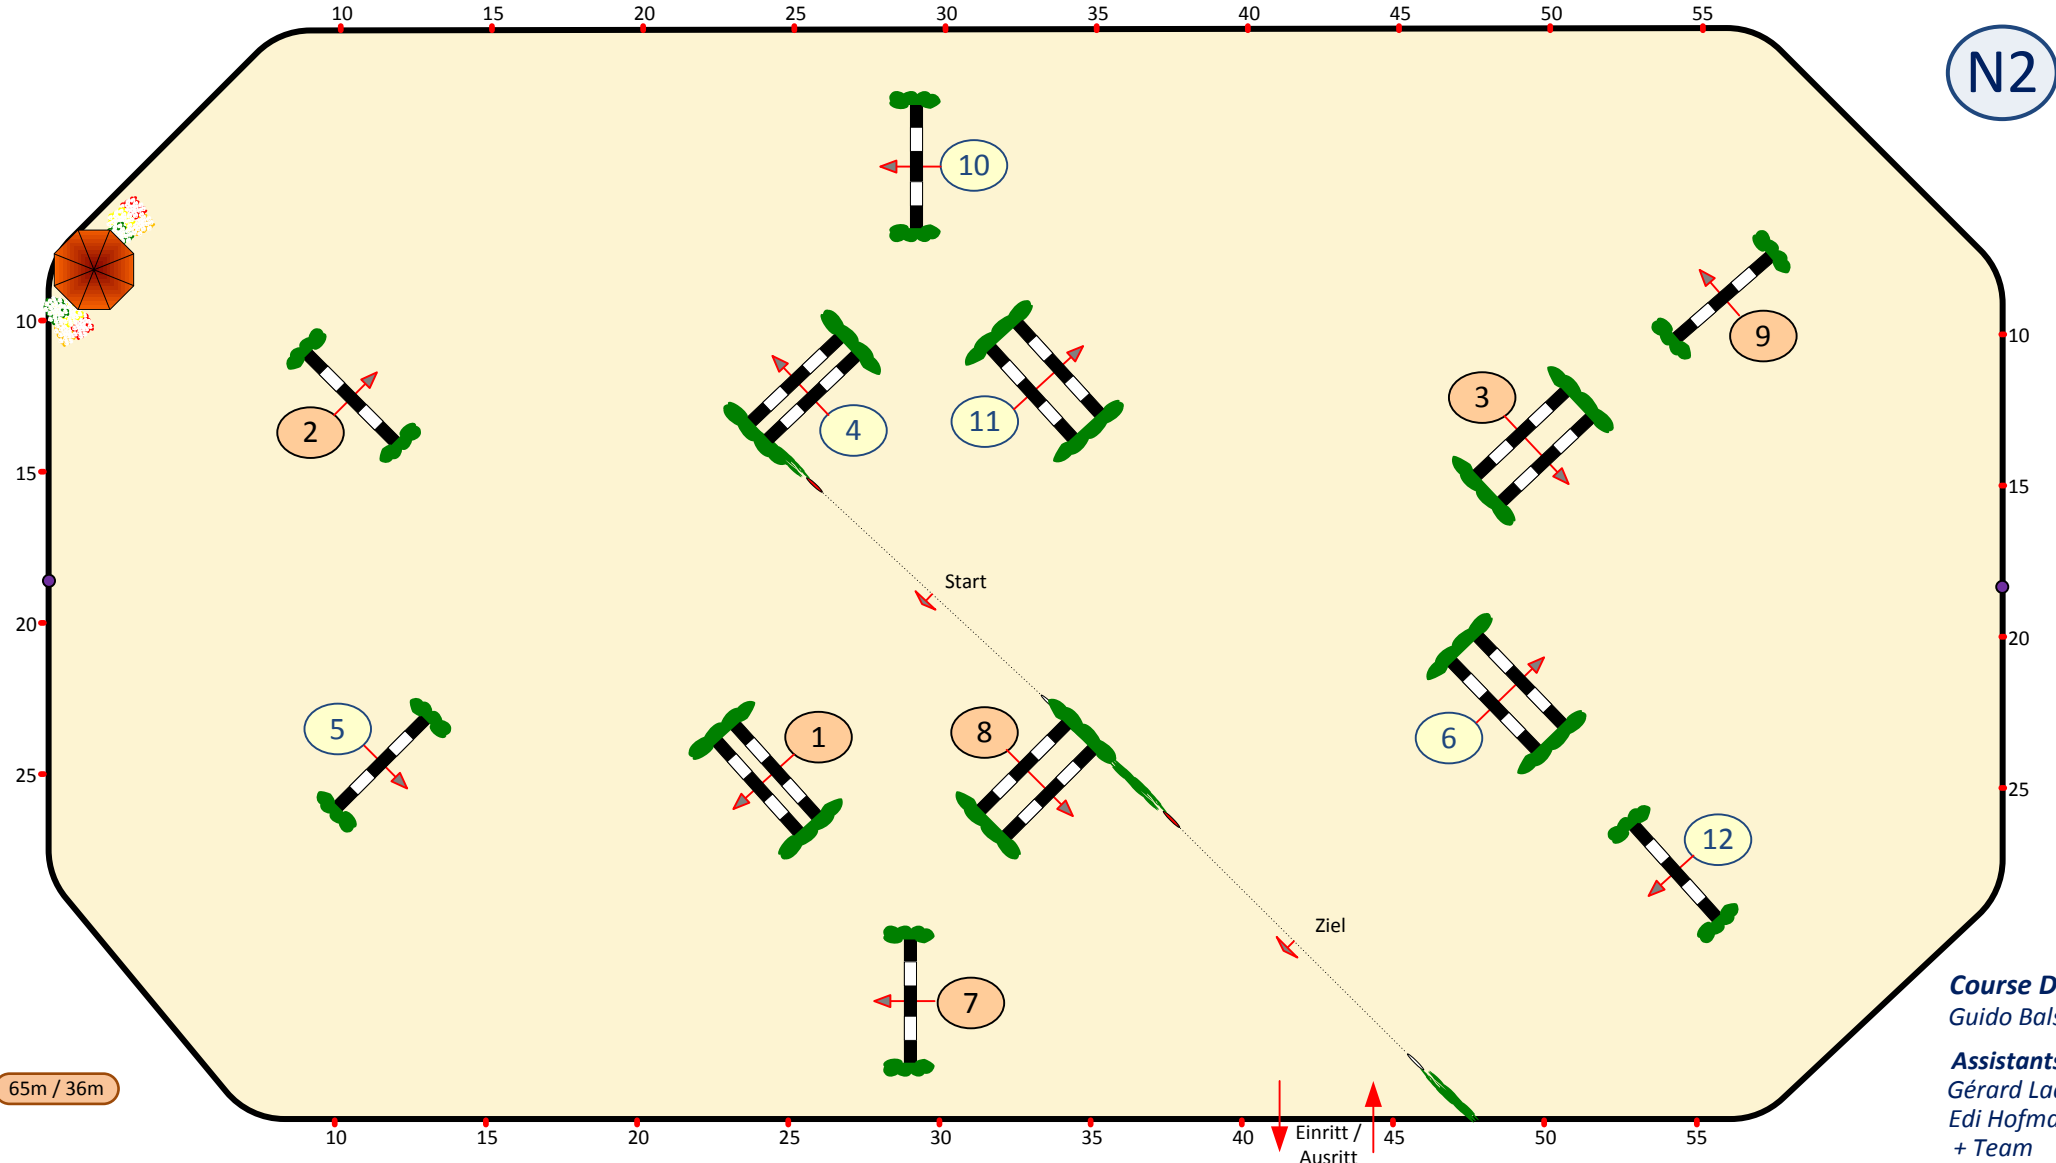

Mercedes-Benz CSI5* Zürich 2018

Familienpringen Zweierequipen

Wertung: C Ablösespringen

Samstag, 27. Januar 2018

Start: 15:00 Uhr

Table: C
National RG:
FEI RG / Art. 0
Height: 0,95 / 1,05 m

Speed: 350 m/min
Length: 0 m
Time allowed: 0 sec
Time limit: 0 sec

Obstacle: 12
Efforts: 24
Penalty sec: 3
Closed combination:

1st jump-off: 0
Length: 0 m
Time allowed: 0 sec
Time limit: 0 sec

N2

Course Designer
Guido Balsiger SUI

Assistants
Gérard Lachat SUI
Edi Hofmann SUI
+ Team