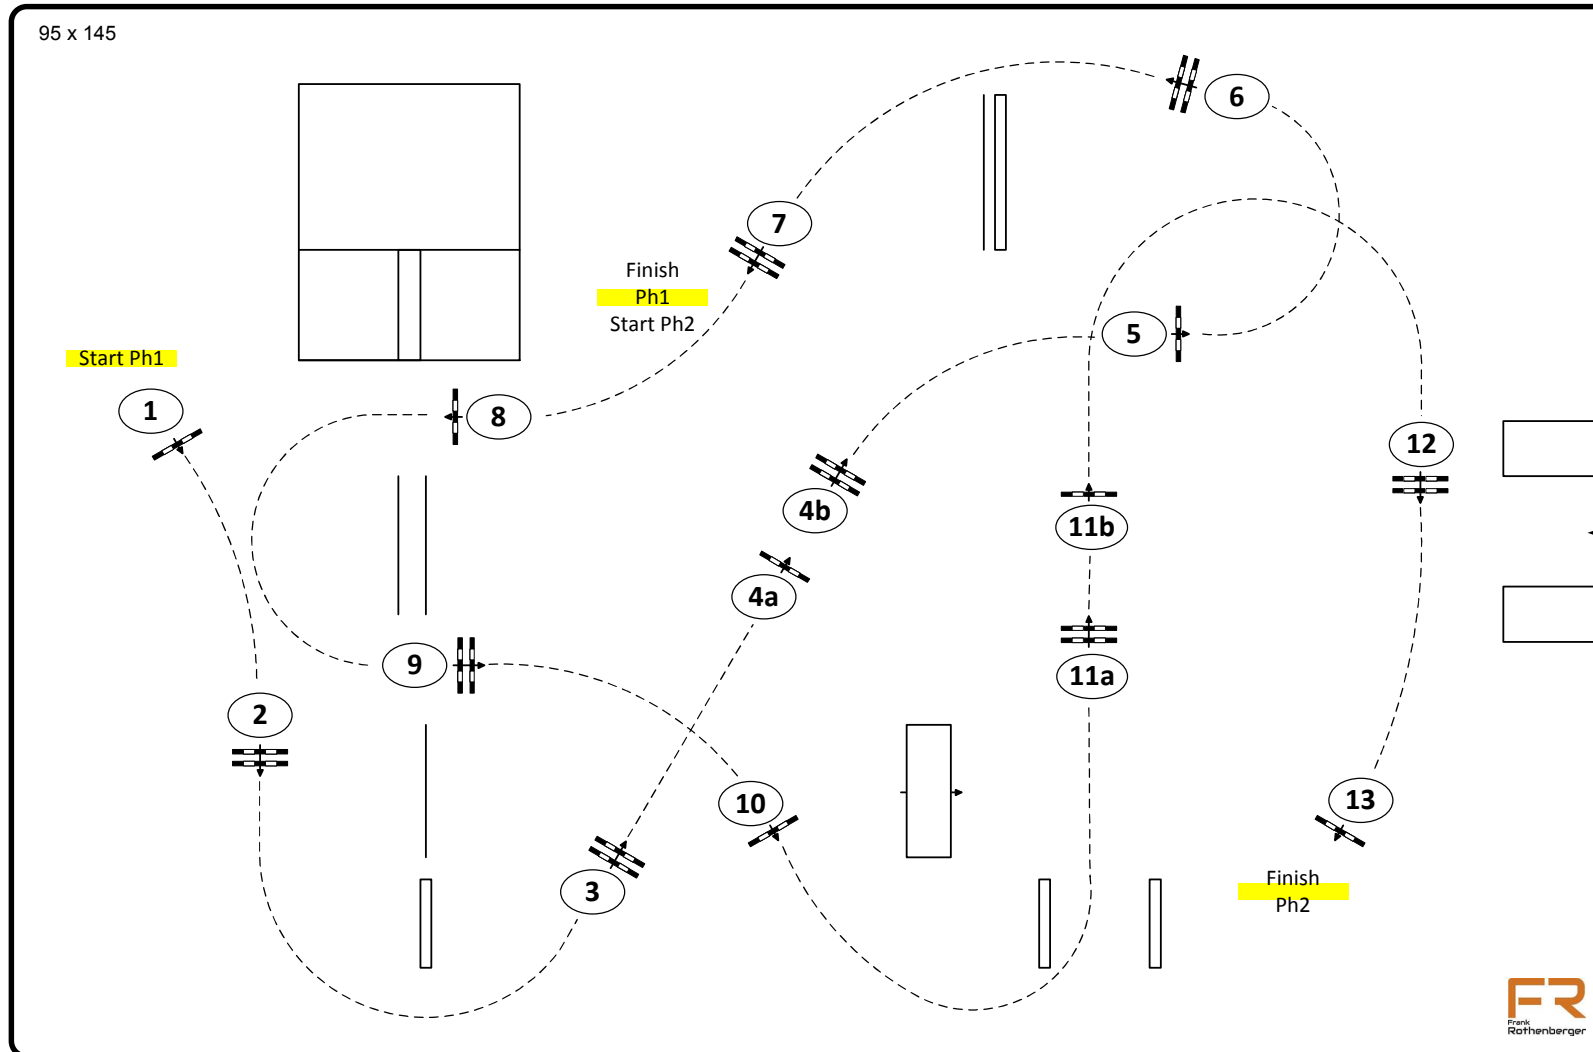

CSI5* Longines Global Champions Tour of Hamburg

CSI4* / CSIYH1* / CSI AM A+B Hamburg 2018

Class: 1 CSI5* Competition in two Phases

Table: A
 National RG:
 FEI RG / Art. 274.5.3
 Height: 1,45 m

Speed: 350 m/min
 Length: 0 m
 Time allowed: 0 sec
 Time limit: 0 sec

Obstacles: 7
 Efforts: 8
 Penalty sec
 Closed combination:

2nd Phase:
 8 - 13
 Length: 0 m
 Time allowed: 0 sec
 Time limit: 0 sec

Course Design Team:

Frank Rothenberger
 Christian Wiegand
 Jürgen Pilarski
 Isabel Rothenberger
 Otmar Schmid
 Klaus Schumacher
 Ralf Stehr