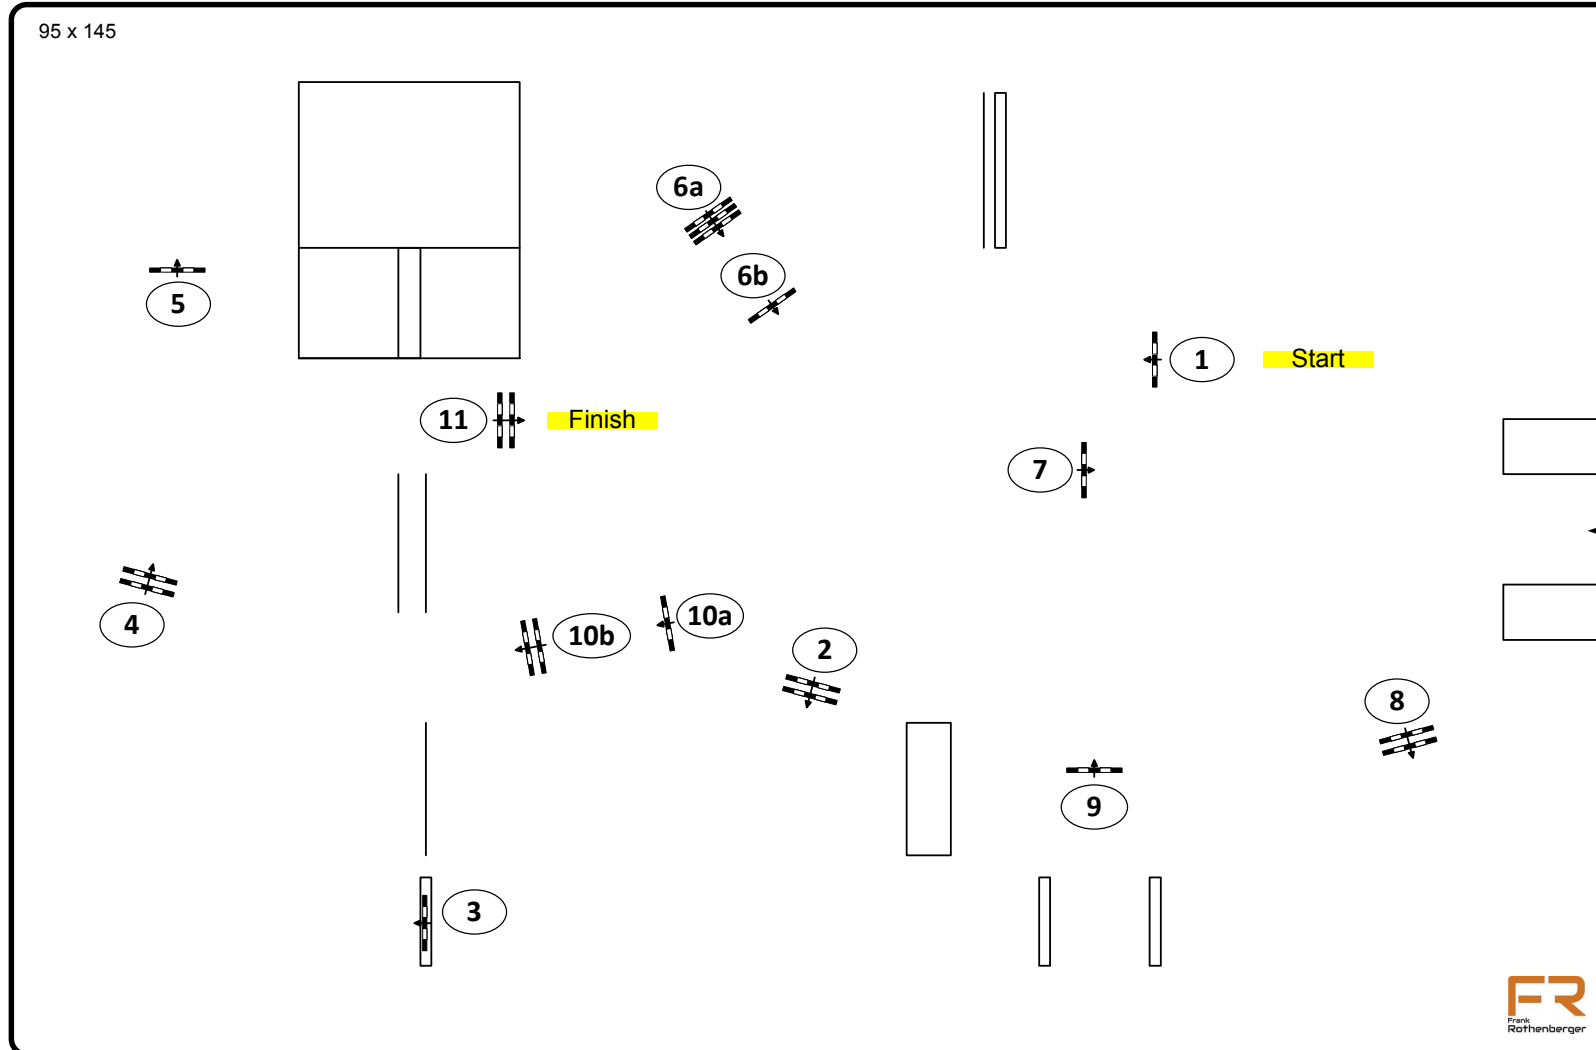

CSI5* Longines Global Champions Tour of Hamburg CSI4* / CSIYH1* / CSI AM A+B Hamburg 2018

Class: 3 CSI5* Competition against the clock

Table:	A
National RG:	
FEI RG / Art.	238.2.2.1
Height:	1,45 m
Speed:	350 m/min
Length:	430 m
Time allowed:	74 sec
Time limit:	148 sec
Obstacles:	11
Efforts:	13