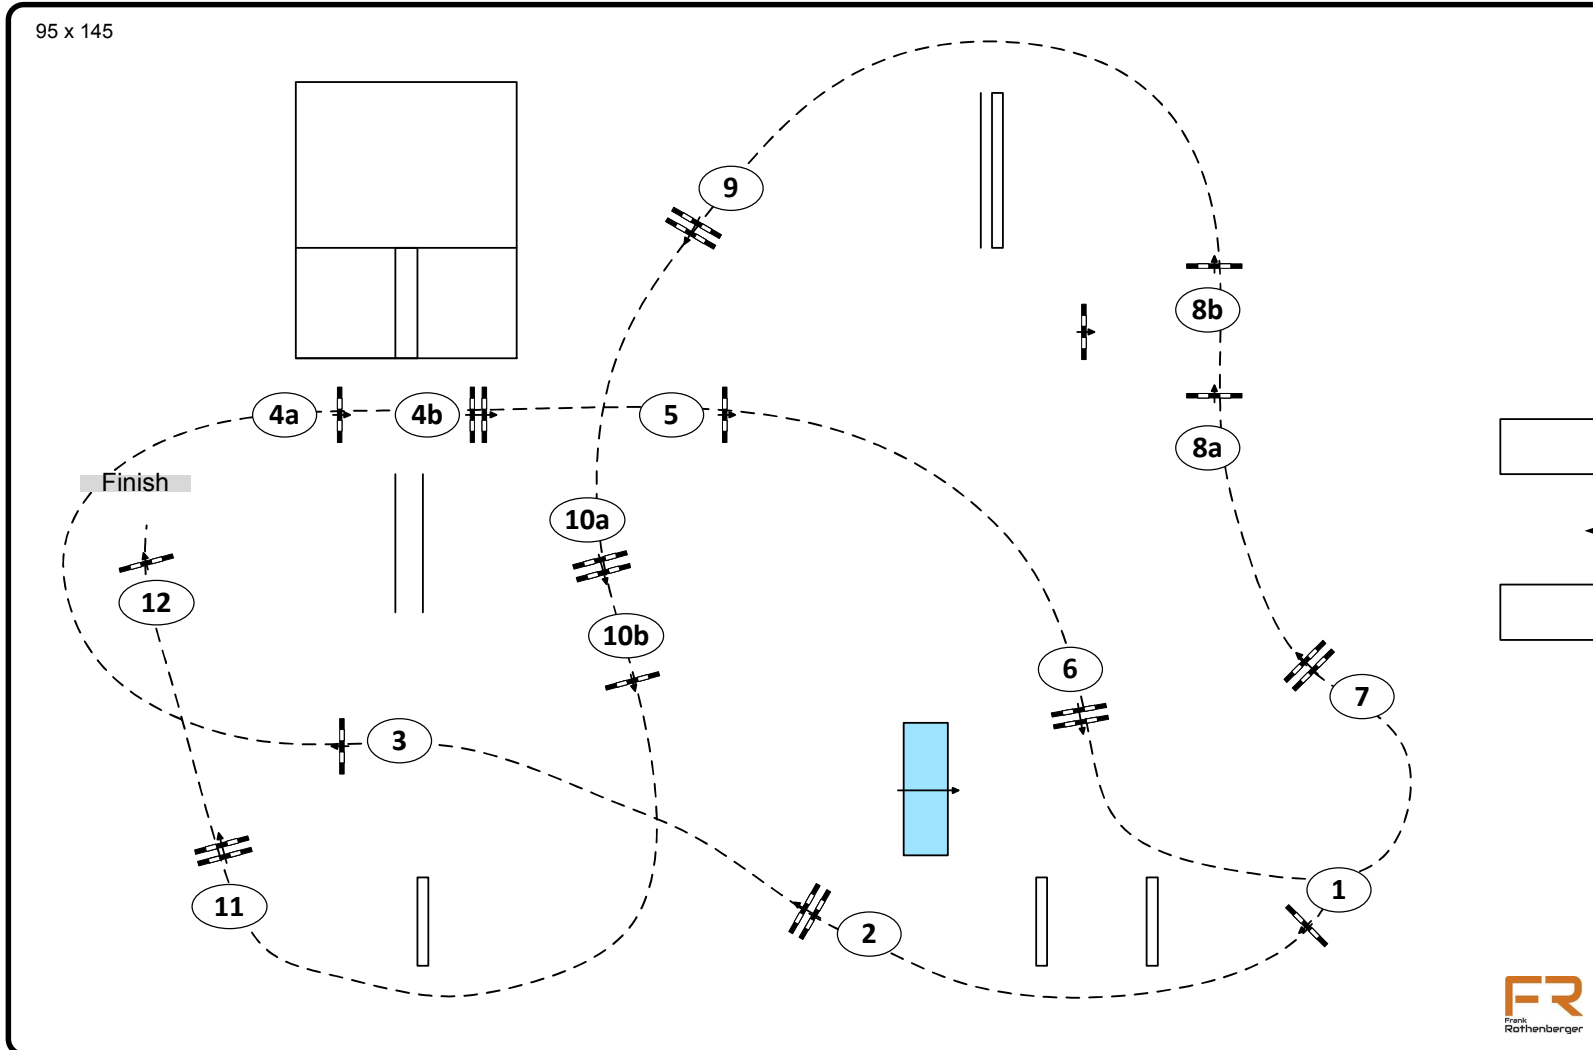

CSI5* Longines Global Champions Tour of Hamburg CSI4* / CSIYH1* / CSI AM A+B Hamburg 2018

Class: 5 Longines Global Champions League Competition against the clock

Table: A
National RG:
FEI RG / Art. 238.2.1
Height: 1,50 - 1,60 m

Speed: 375 m/min
Length: 500 m
Time allowed: 80 sec
Time limit: 160 sec

Obstacles: 12
Efforts: 15
Penalty sec
Closed combination:

1st Jump-off:

0
Length: 0 m
Time allowed: 0 sec
Time limit: 0 sec

Course Design Team: