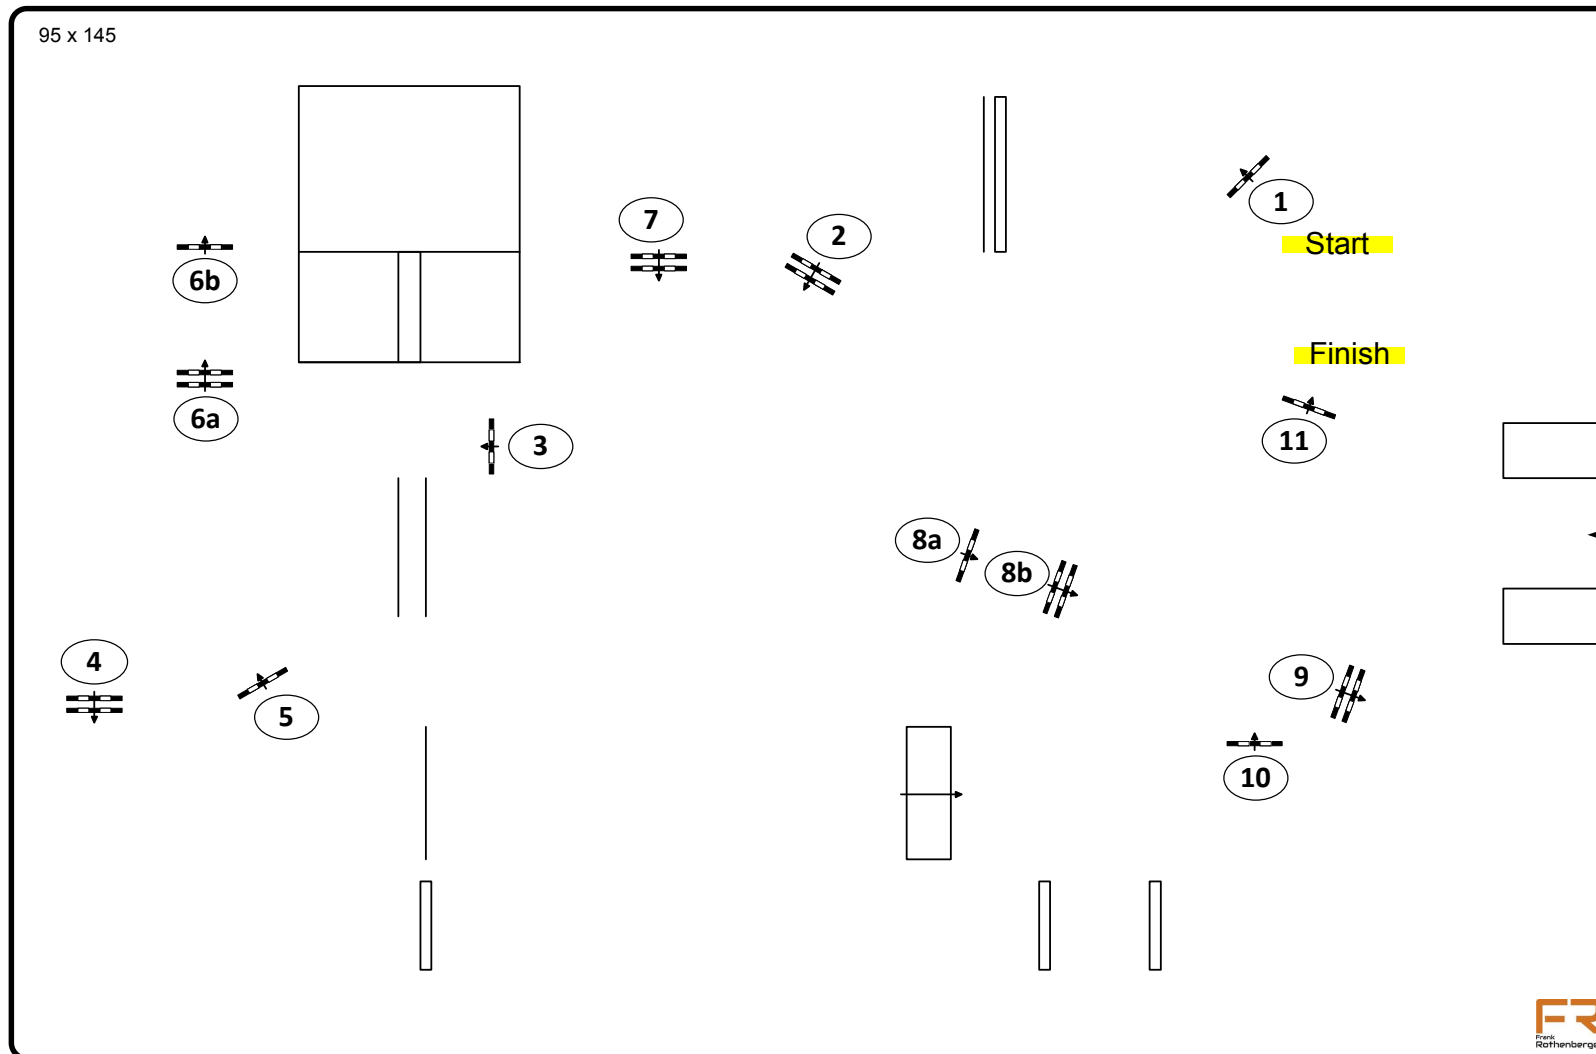

CSI5* Longines Global Champions Tour of Hamburg CSI4* / CSIYH1* / CSI AM A+B Hamburg 2018

Class: 7 CSI4* Opening Class

Competition against the clock

Table: A
National RG:
FEI RG / Art. 238.2.2.1
Height: 1,40 m

Speed: 350 m/min

Length: 440 m
Time allowed: 76 sec
Time limit: 152 sec

Obstacles:
Efforts:
Penalty sec
Closed combination:

1st Jump-off:

0

Length: 0 m
Time allowed: 0 sec
Time limit: 0 sec

Course Design Team: