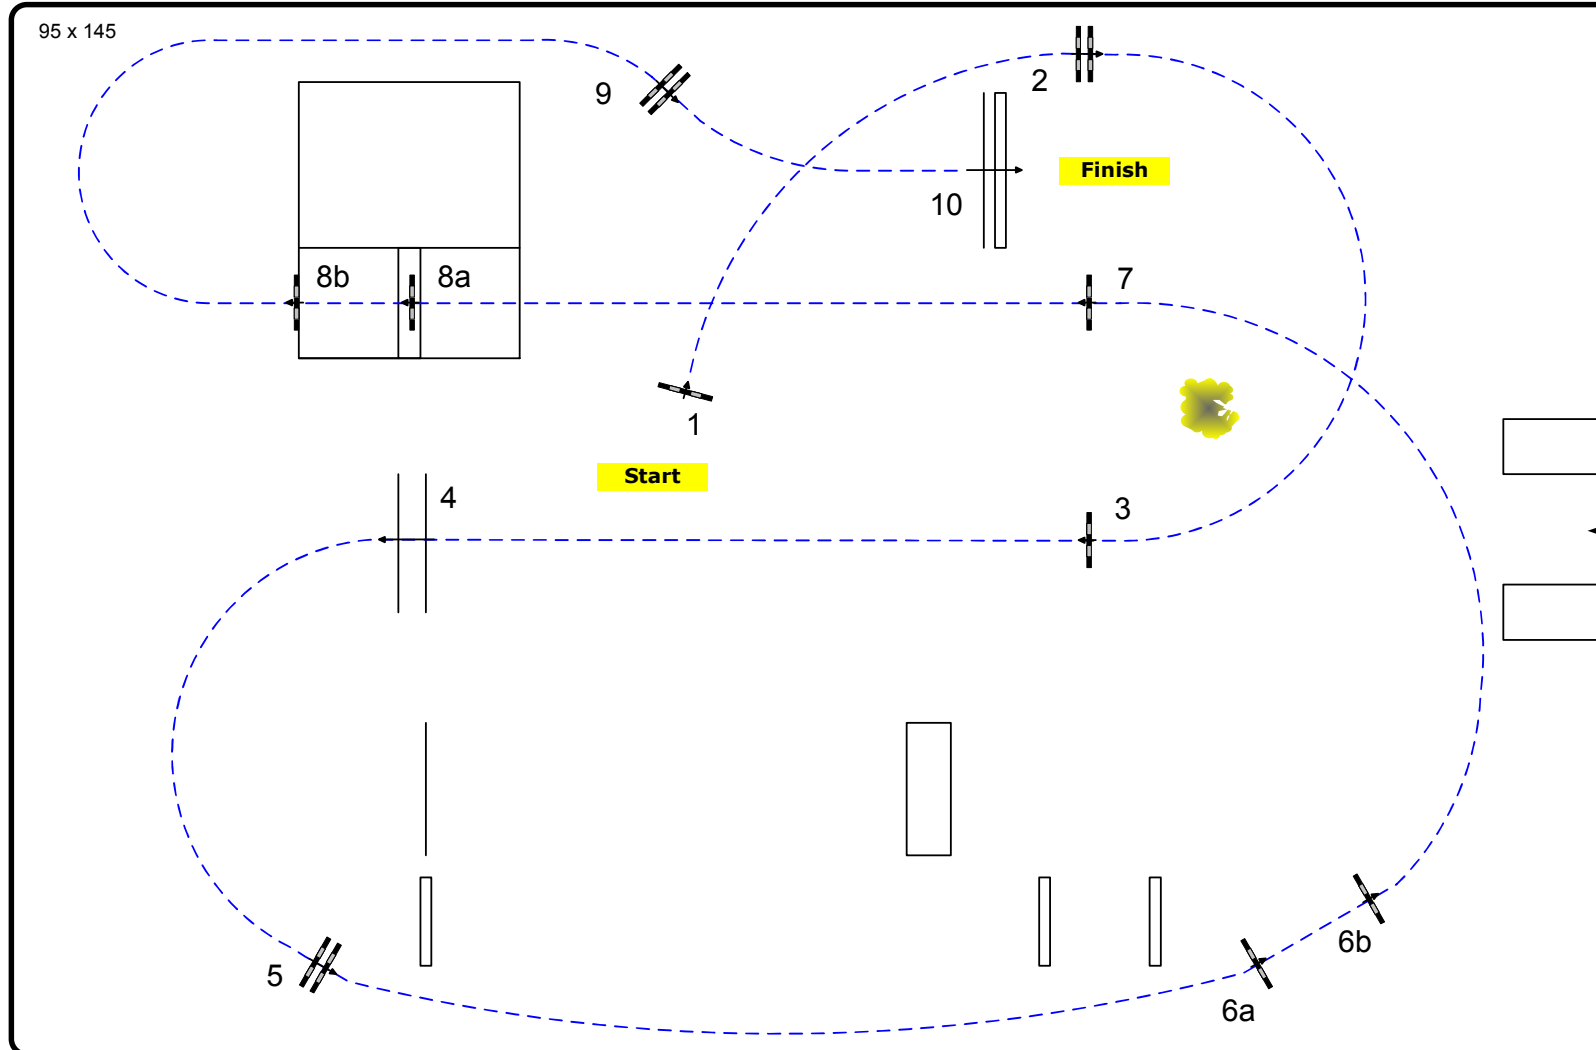

CSI5* Longines Global Champions Tour of Hamburg CSI4* / CSIYH1* / CSI AM A+B Hamburg 2018

Class: 10 First Qualifier German Jumping Derby

Competition against the clock

Table: A
National RG:
FEI RG / Art. 238.2.2.1
Height: 1,45 m

Speed: 350 m/min

Length: 550 m
Time allowed: 95 sec
Time limit: 190 sec

Obstacles: 10
Efforts: 12
Penalty sec
Closed combination: 8ab

1st Jump-off:

0

Length: 0 m
Time allowed: 0 sec
Time limit: 0 sec

Course Design Team: