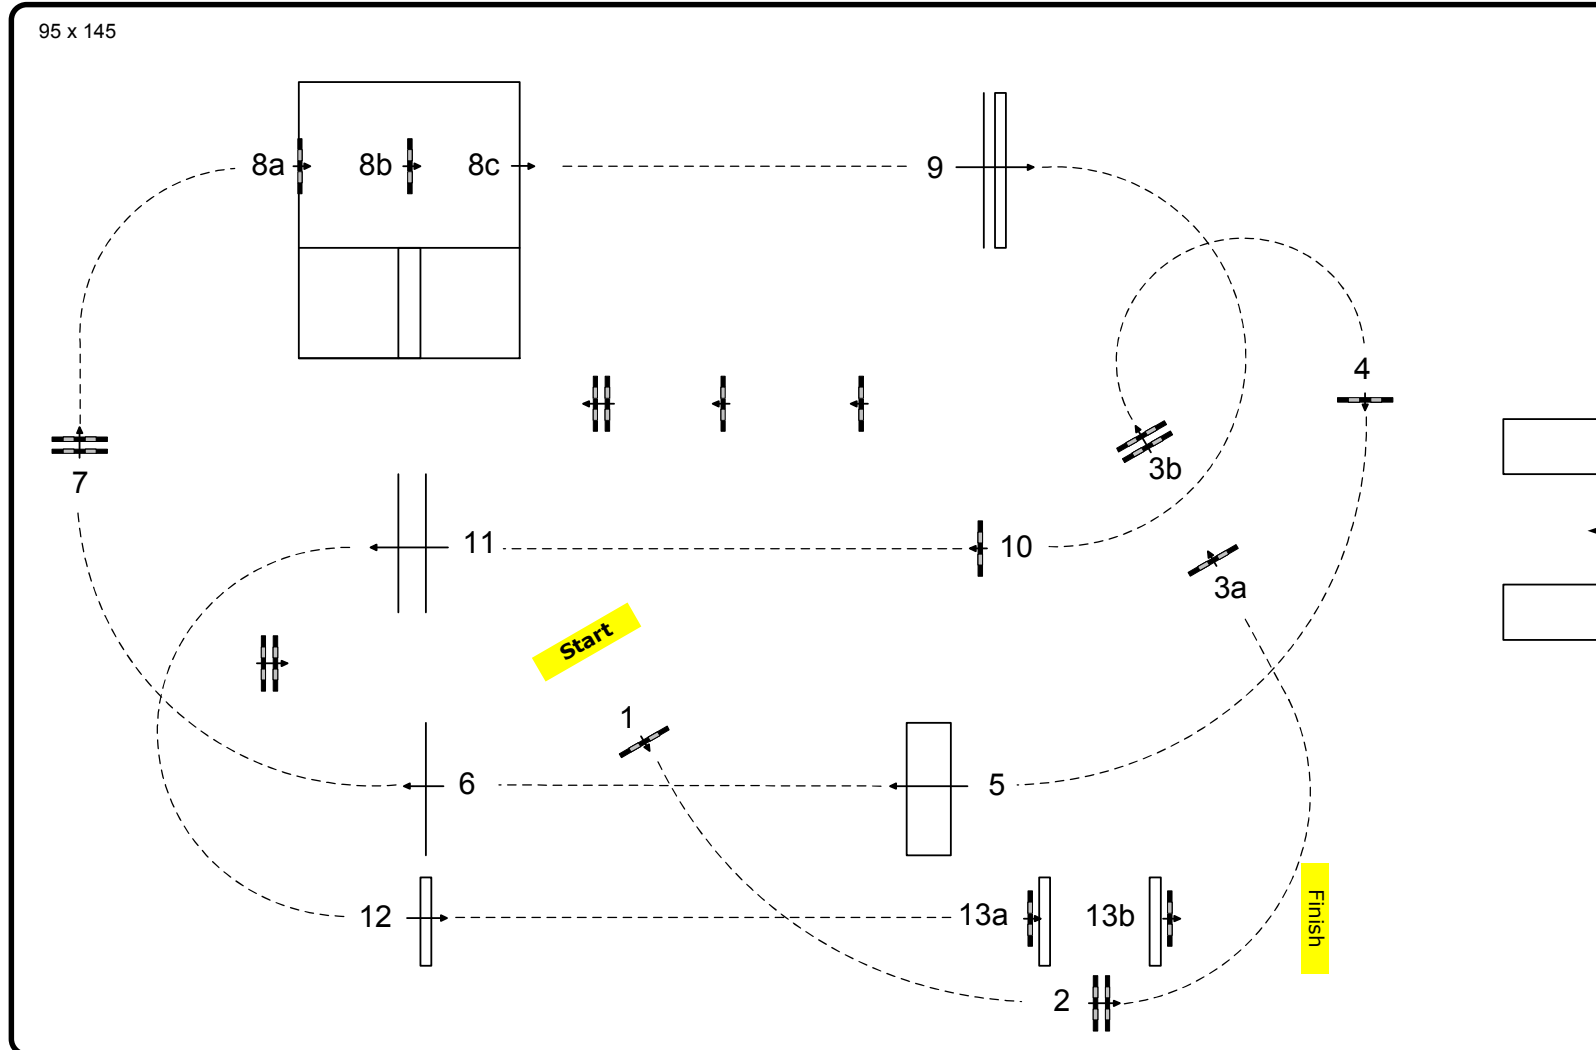

# CSI5\* Longines Global Champions Tour of Hamburg CSI3\* / CSIYH1\* / CSI AM A+B Hamburg 2018

Class: 11 Second Qualifier German Jumping Derby

Competition against the clock

Table: A  
National RG:  
FEI RG / Art. 238.2.1  
Height: 1,50 m

Speed: 350 m/min  
Length: 720 m  
Time allowed: 124 sec  
Time limit: 248 sec

Obstacles: 13  
Efforts: 17  
Penalty sec  
Closed combination:

1st Jump-off:

0  
Length: 0 m  
Time allowed: 0 sec  
Time limit: 0 sec