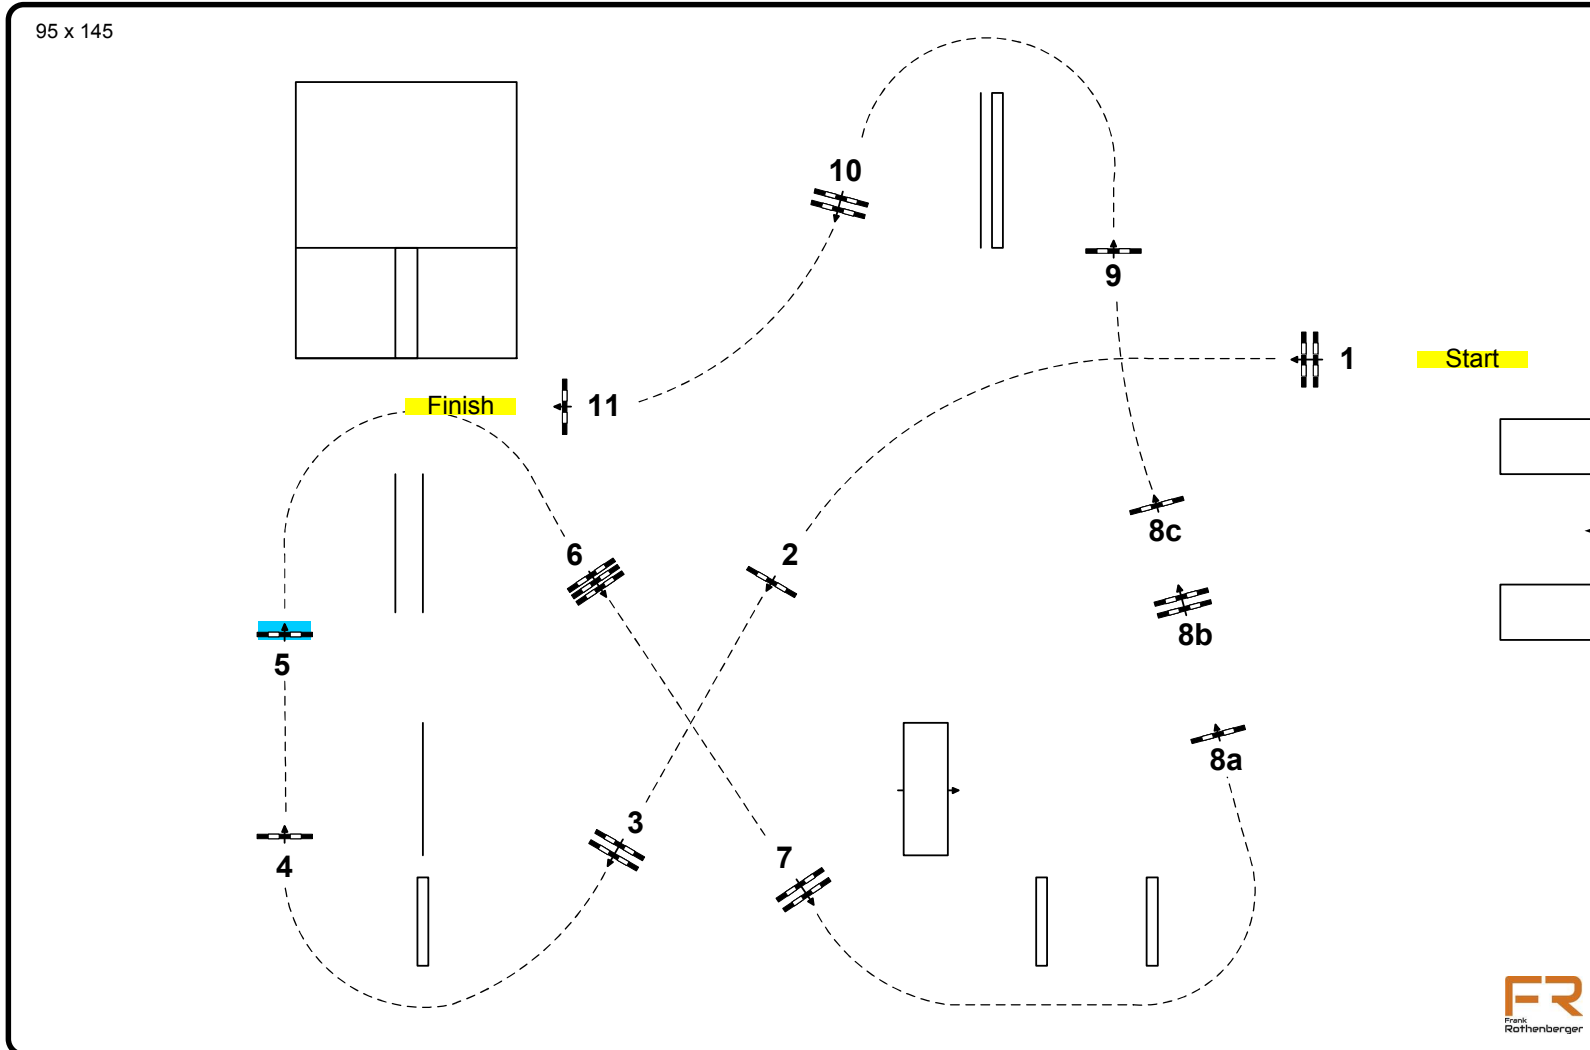

CSI5* Longines Global Champions Tour of Hamburg CSI4* / CSIYH1* / CSI AM A+B Hamburg 2018

Class: 16/17 Youngster Class

Competition against the clock

Table: A
National RG:
FEI RG / Art. 238.2.2.1
Height: 1.35-1.40 m

Speed: 350 m/min

Length: 390 m
Time allowed: 67 sec
Time limit: 134 sec

Obstacles: 11
Efforts: 13

Course Design Team:

Frank Rothenberger
Christian Wiegand
Jürgen Pilarski
Isabel Rothenberger
Otmar Schmid
Klaus Schumacher
Ralf Stehr