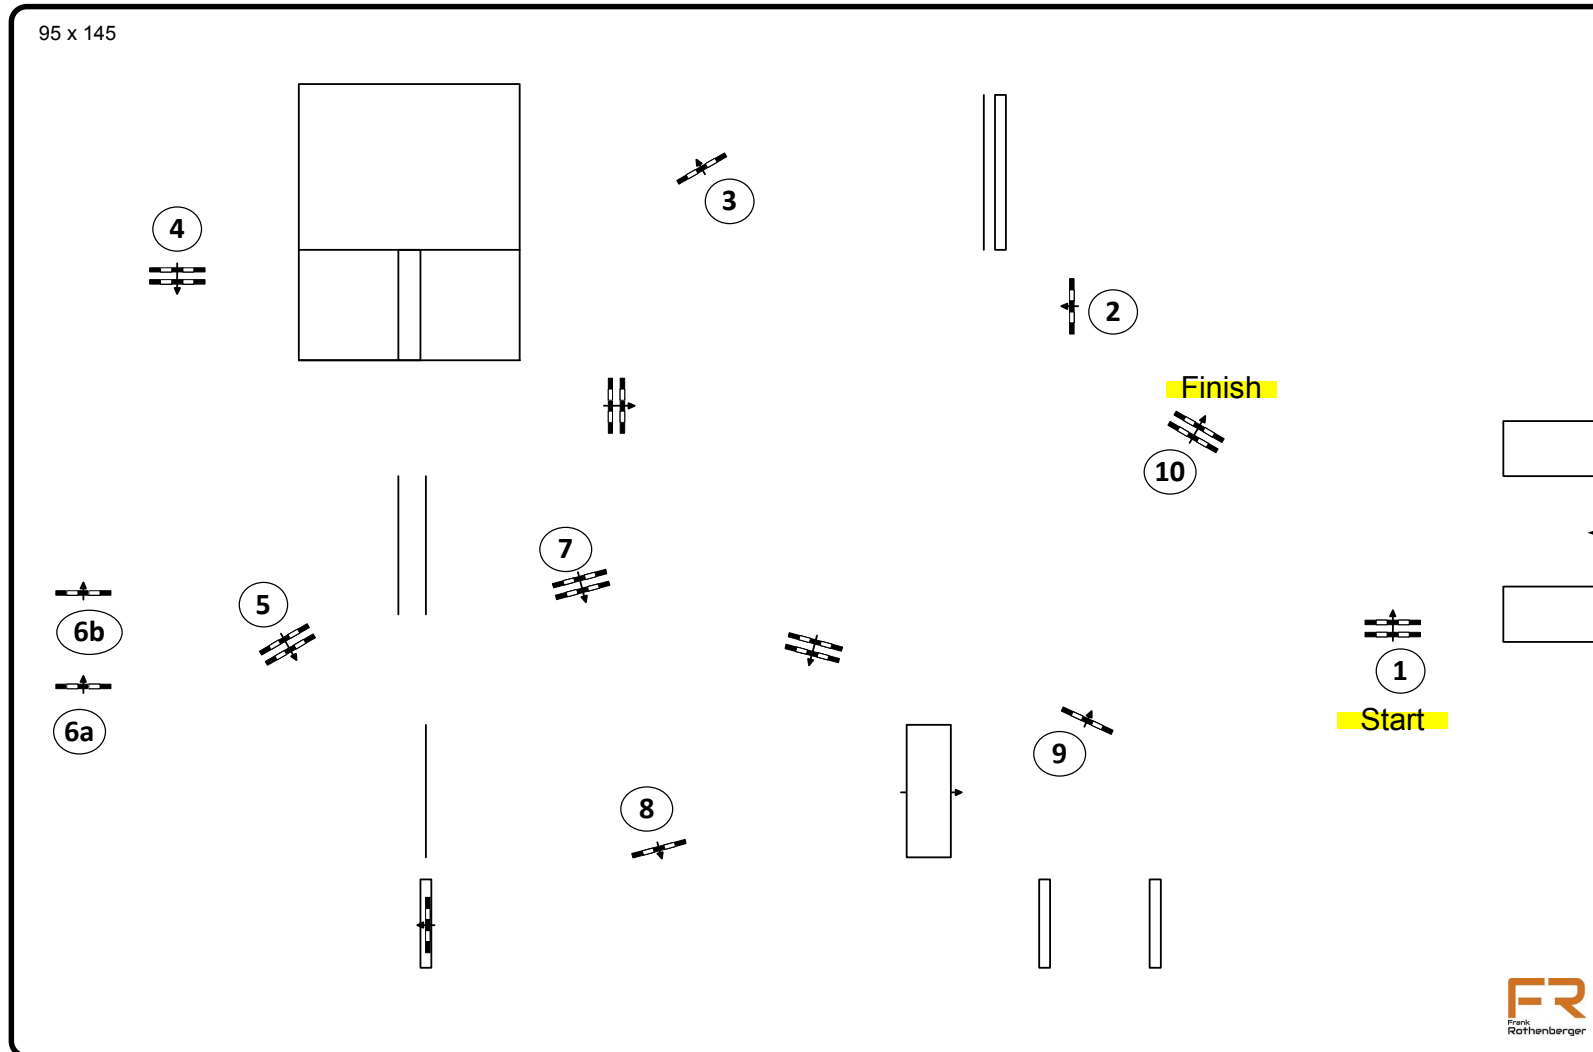

# CSI5\* Longines Global Champions Tour of Hamburg CSI4\* / CSIYH1\* / CSI AM A+B Hamburg 2018

Class: 20/23/26 Spooks Amateur Tour Competition against the clock

Table: A  
National RG:  
FEI RG / Art. 238.2.2.1  
Height: 1,15/1,25/1,40 m

Speed: 350 m/min

Length: 400 m  
Time allowed: 69 sec  
Time limit: 138 sec

Obstacles: 10  
Efforts: 11  
Penalty sec  
Closed combination:

1st Jump-off:

0  
Length: 0 m  
Time allowed: 0 sec  
Time limit: 0 sec