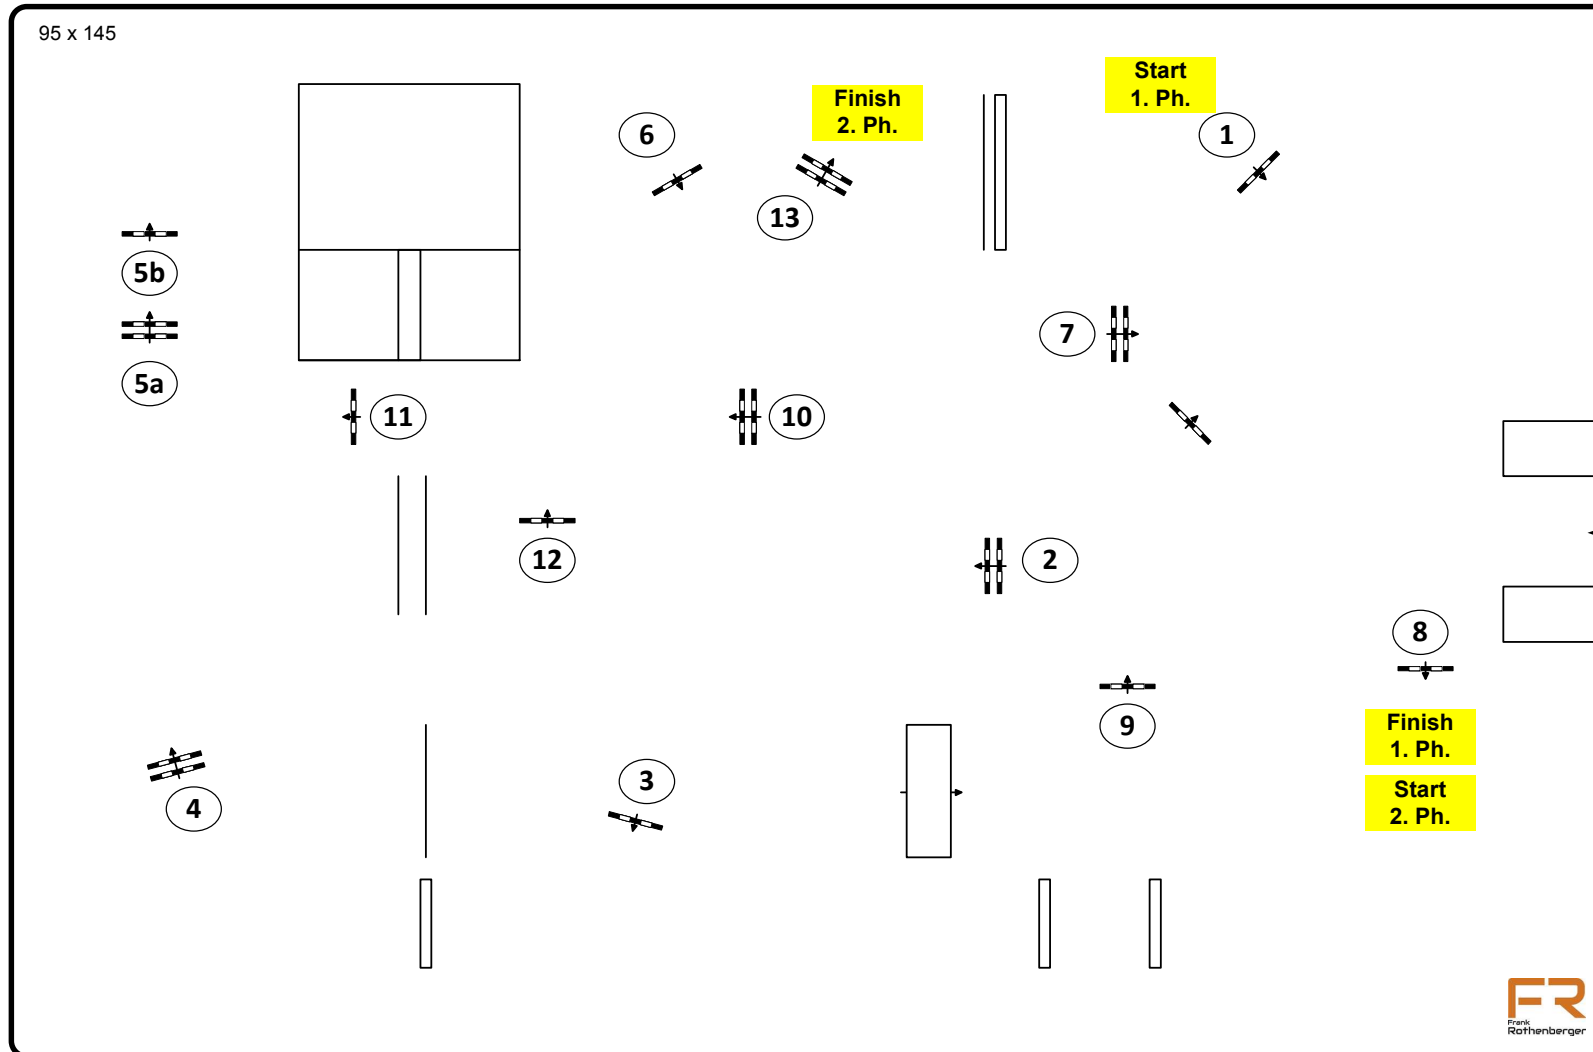

# CSI5\* Longines Global Champions Tour of Hamburg CSI4\* / CSIYH1\* / CSI AM A+B Hamburg 2018

Class: 21/24/27

Spooks SML Tour

Competition in two Phases

Table: A  
National RG:  
FEI RG / Art. 274.5.3  
Height: 1,15/1,25/1,40 m

Speed: 350 m/min

Length: 350 m  
Time allowed: 60 sec  
Time limit: 120 sec

Obstacles: 8  
Efforts: 9  
Penalty sec  
Closed combination:

2nd Phase:

9 - 13

Length: 250 m  
Time allowed: 43 sec  
Time limit: 86 sec